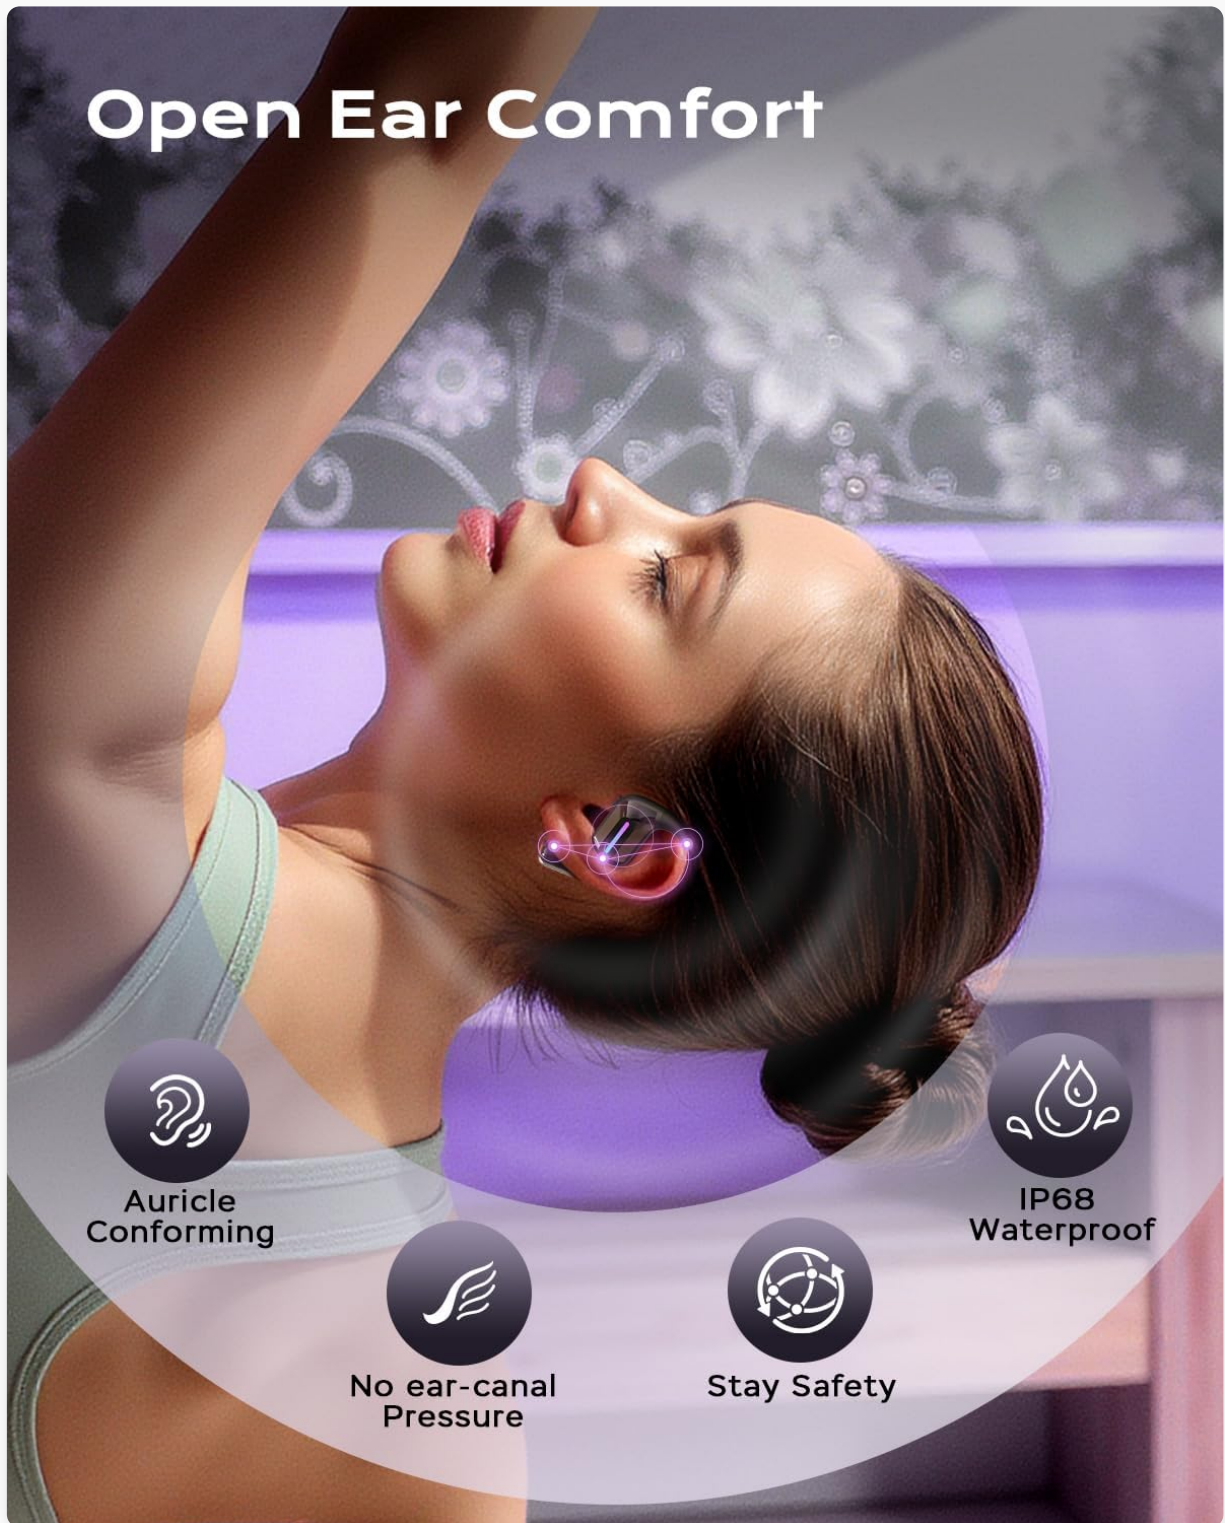

Wearing the Headphones

The LibreFit Aurora B17 headphones feature an open-ear design with ear hooks for a secure and comfortable fit. Simply slip the ear hook over the top of your ear, ensuring the main speaker unit rests comfortably near your ear canal without entering it. The design is ultra-lightweight at under 0.28 oz (single earbud), providing all-day comfort without pressure.

Open Ear Comfort

A person wearing the open-ear headphones, showcasing how they sit comfortably on the ear without entering the ear canal. Icons around the image highlight features like 'Auricle Conforming', 'IP68 Waterproof', 'No ear-canal Pressure', and 'Stay Safety'.