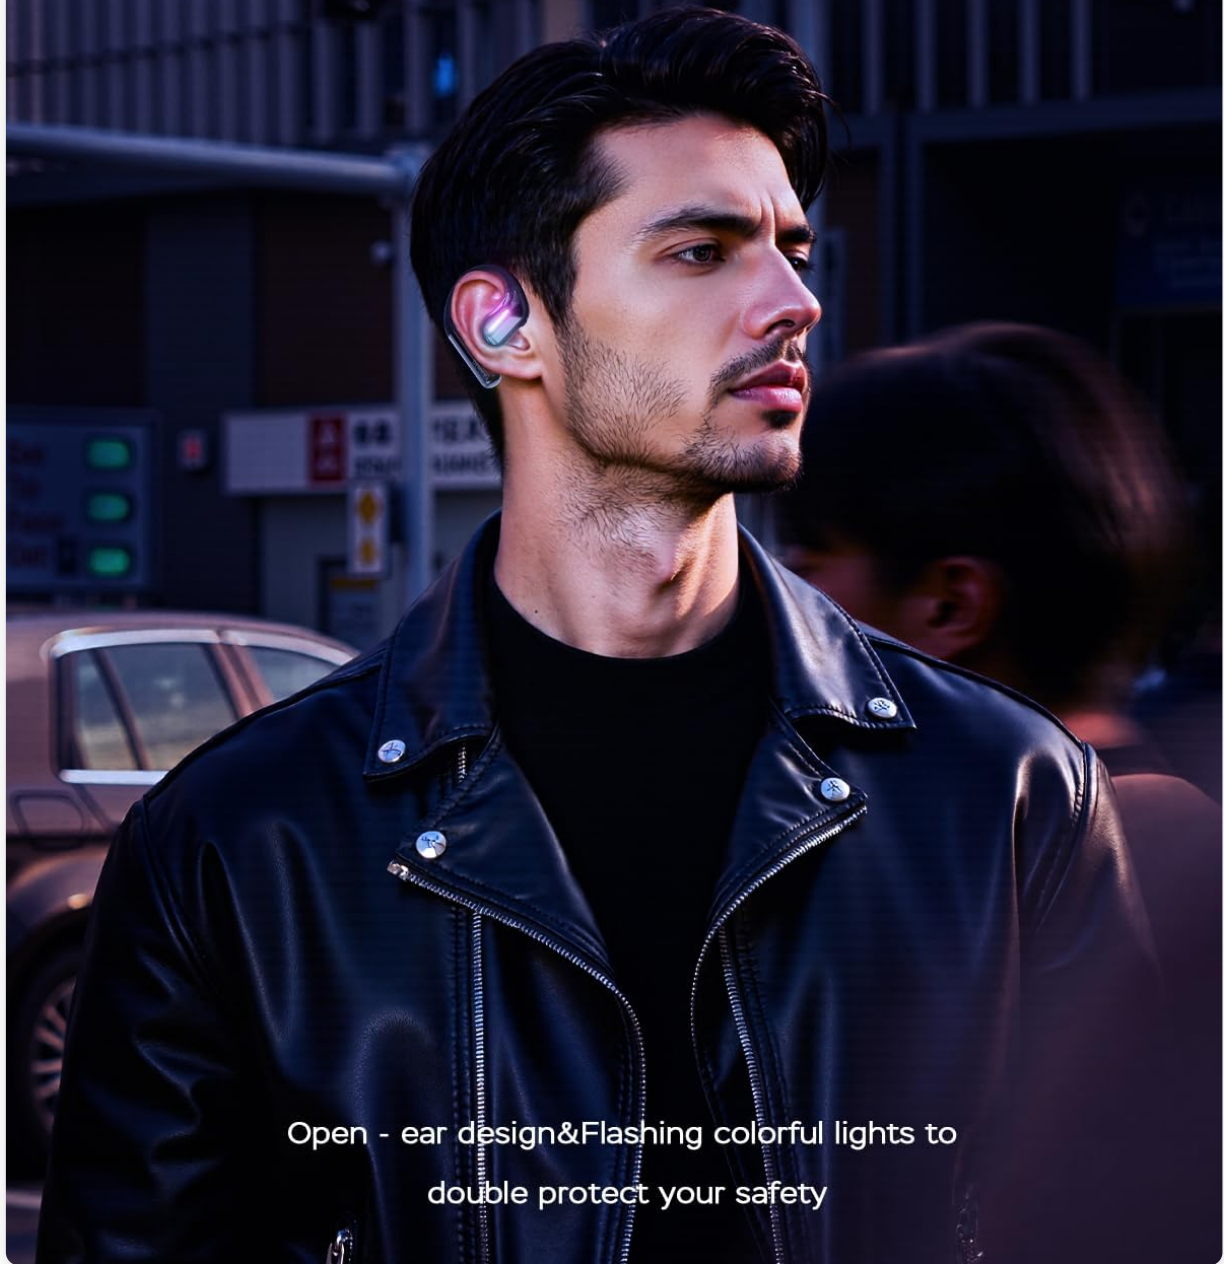

Keep you Safe by Aurora

Open - ear design & Flashing colorful lights to
double protect your safety

A person walking outdoors at night, wearing the headphones with their colorful RGB lights activated, illustrating the 'Aurora Mode' for enhanced night safety and visibility.

Controls (Button Control)

The headphones feature intuitive button controls for various functions:

- **Play/Pause:** Single press on either earbud.
- **Next Track:** Double press on the right earbud.
- **Previous Track:** Double press on the left earbud.
- **Volume Up:** Triple press on the right earbud.
- **Volume Down:** Triple press on the left earbud.
- **Answer/End Call:** Single press during an incoming call.