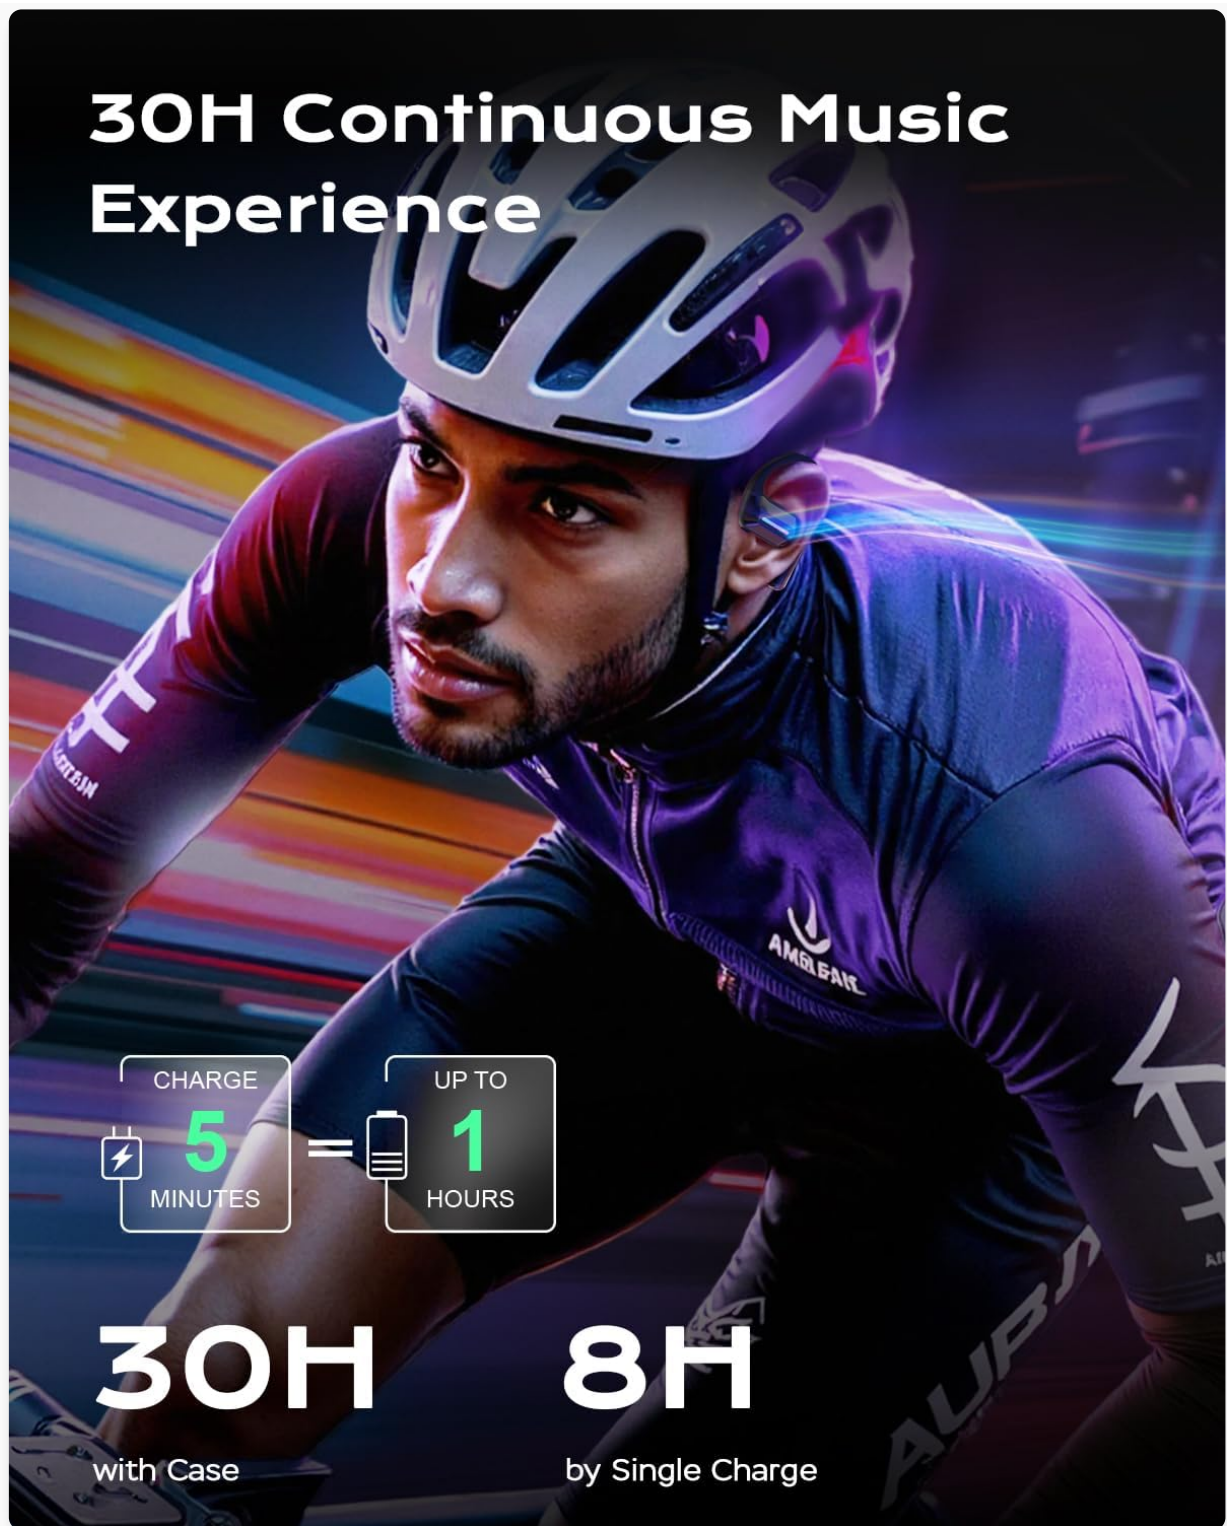

30H Continuous Music Experience

A person riding a bicycle, wearing the headphones, with text overlays emphasizing '30H Continuous Music Experience', 'Charge 5 Minutes = Up to 1 Hour', '30H with Case', and '8H by Single Charge'.

MAINTENANCE & CARE

- **Cleaning:** Wipe the headphones and charging case with a soft, dry cloth. For stubborn dirt, a slightly damp cloth can be used, but ensure all components are dry before placing them back in the charging case or using.
- **Storage:** Store the headphones in their charging case when not in use to protect them and keep them charged. Avoid extreme temperatures.
- **Water Exposure:** While IP68 rated, it is recommended to dry the headphones thoroughly after exposure to water or sweat to maintain longevity and performance.