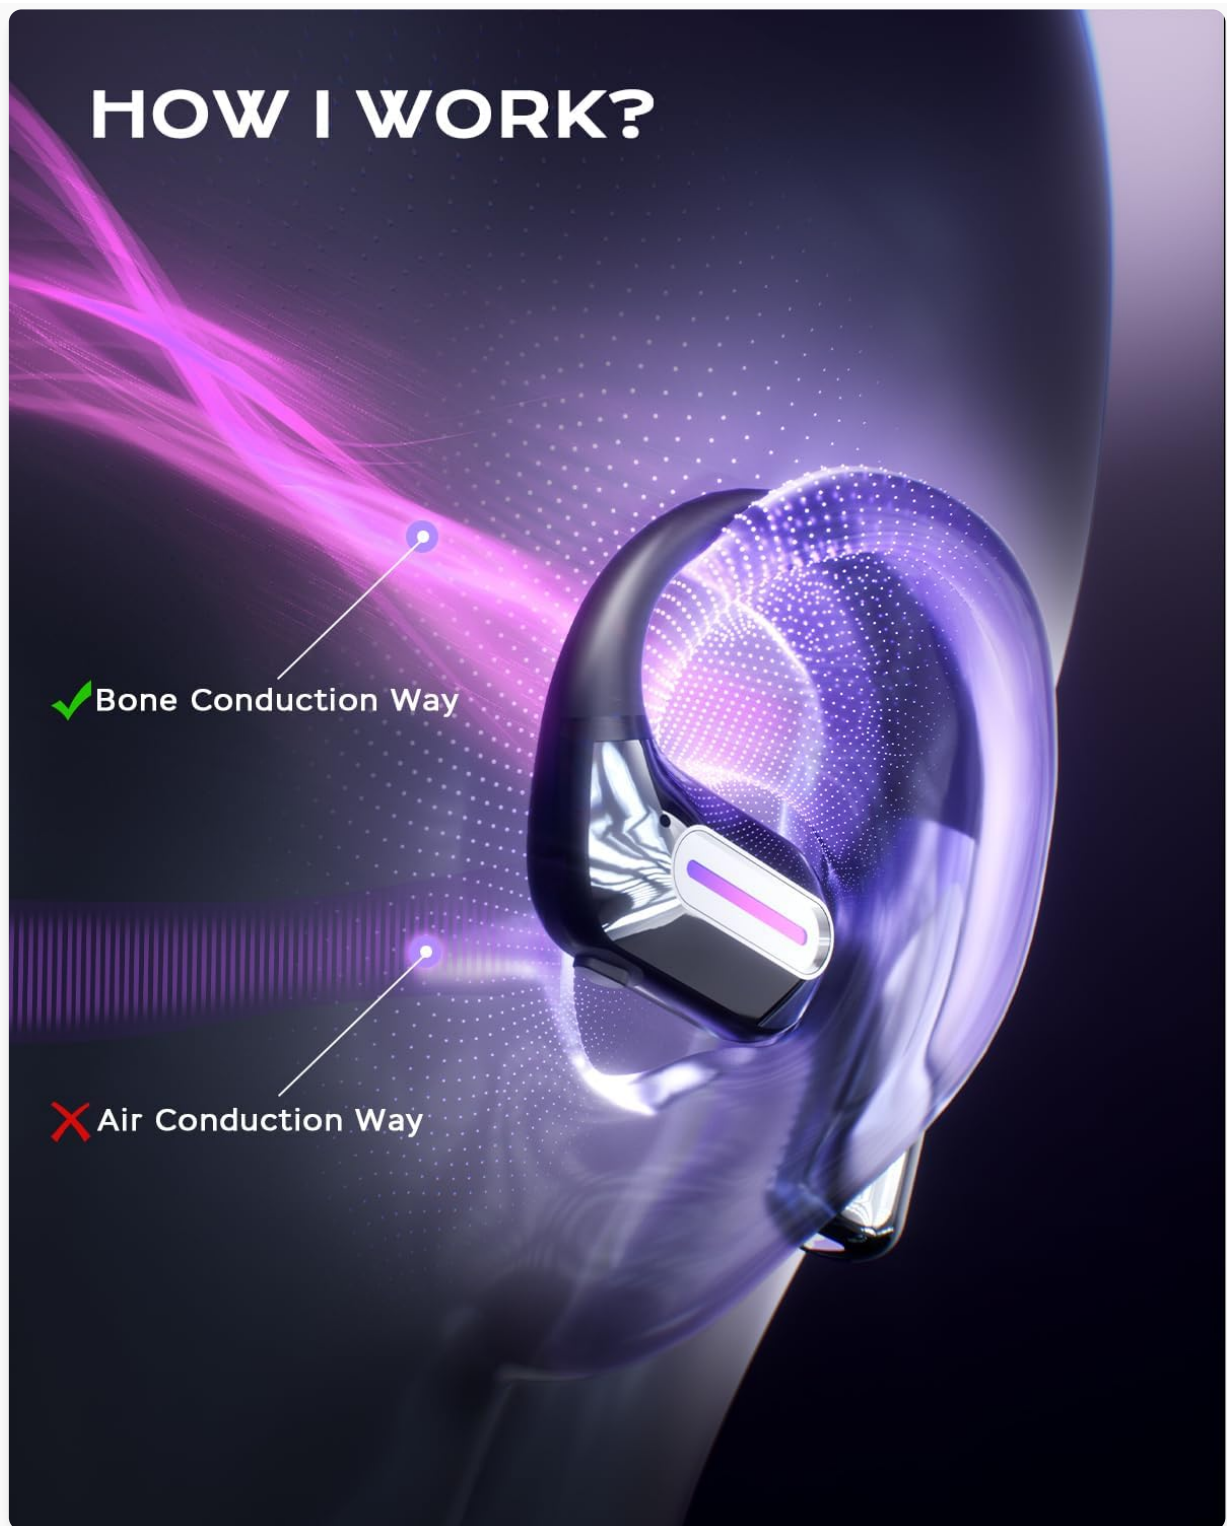

HOW I WORK?

A diagram showing how bone conduction headphones work by sending vibrations through the bone to the inner ear, contrasting it with traditional air conduction through the ear canal. It highlights the open-ear design.

Wearing the Headphones

The LibreFit Aurora B17 headphones feature an open-ear design with ear hooks for a secure and comfortable fit. Simply slip the ear hook over the top of your ear, ensuring the main speaker unit rests comfortably near your ear canal without entering it. The design is ultra-lightweight at under 0.28 oz (single earbud), providing all-day comfort without pressure.