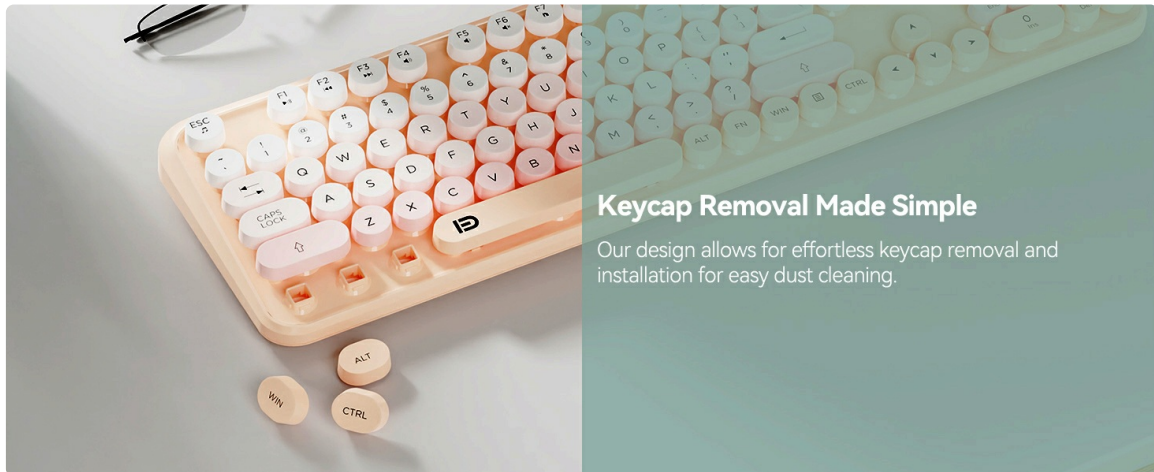

Image 3.1: Keyboard layout with multimedia function keys highlighted.

Image 3.2: The keyboard's ergonomic tilt angle for comfortable use.

3.2 Mouse Features

- **Silent Clicking:** Provides whisper-quiet clicks to avoid disturbing others.
- **Smooth Scroll Wheel:** For easy navigation.