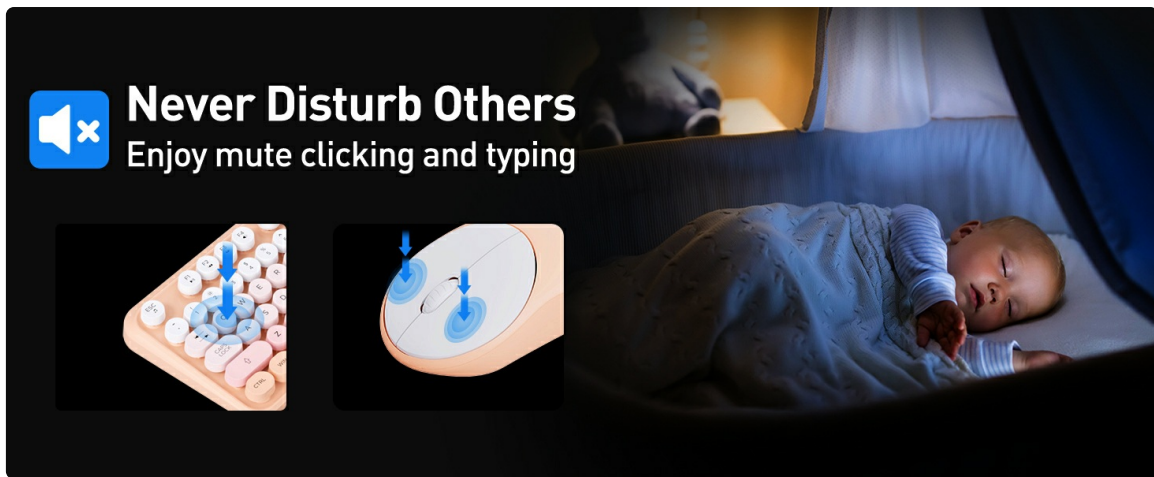

3. OPERATING INSTRUCTIONS

3.1 Keyboard Features

- **105 Round Keys:** Full-size layout with vintage typewriter-inspired rounded keycaps for a comfortable typing experience.
- **Numeric Keypad:** Includes a dedicated numeric keypad for efficient data entry.
- **12 Multimedia Hotkeys:** Combined with the FN key, these provide shortcuts for music, emails, web browsing, and more. (Note: Multimedia shortcuts are not compatible with Mac systems.)
- **Ergonomic Tilt Angle:** Features an adjustable tilt angle for improved typing comfort.

Image 3.1: Keyboard layout with multimedia function keys highlighted.

Image 3.2: The keyboard's ergonomic tilt angle for comfortable use.

3.2 Mouse Features

- **Silent Clicking:** Provides whisper-quiet clicks to avoid disturbing others.
- **Smooth Scroll Wheel:** For easy navigation.