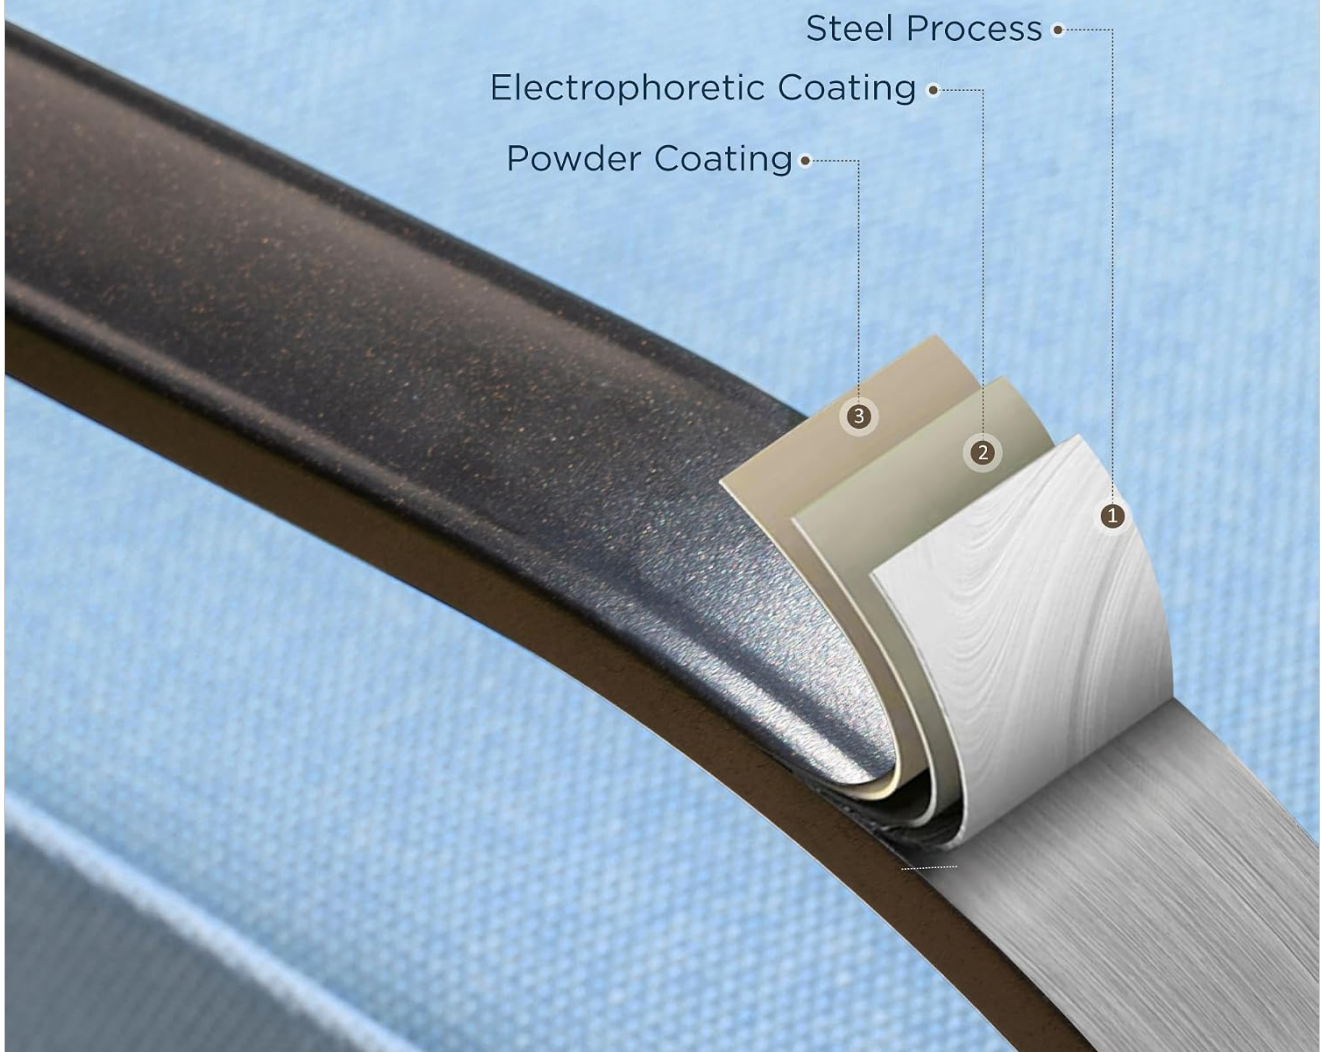

E-COATING PROCESS

200%+ Rust-resistant & Durable

Image: Illustration showing the three possible uses for the ottomans: as a bench, a footrest, and a coffee table.

Usage Video:

Your browser does not support the video tag.