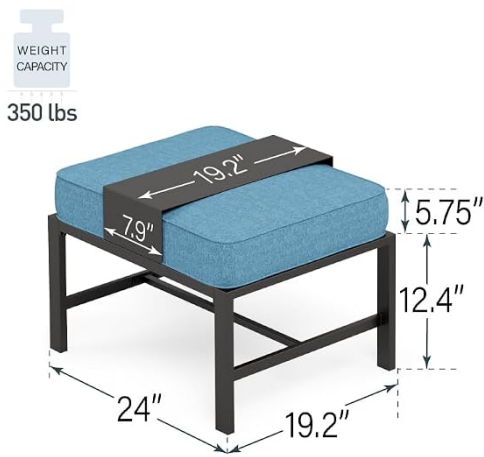

2 X Swivel Sofa Patio Armchair

2 X Multifunctional Ottoman