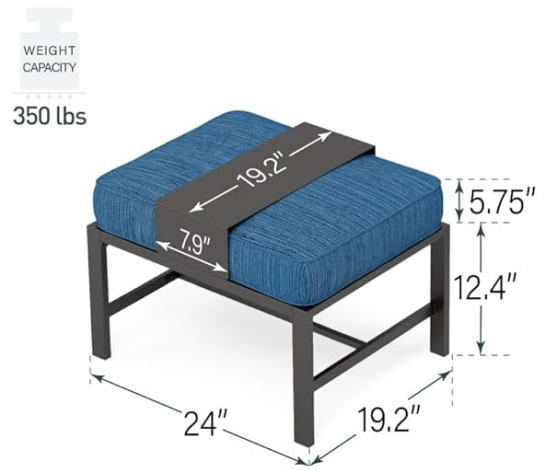

2 x Multifunctional Ottoman