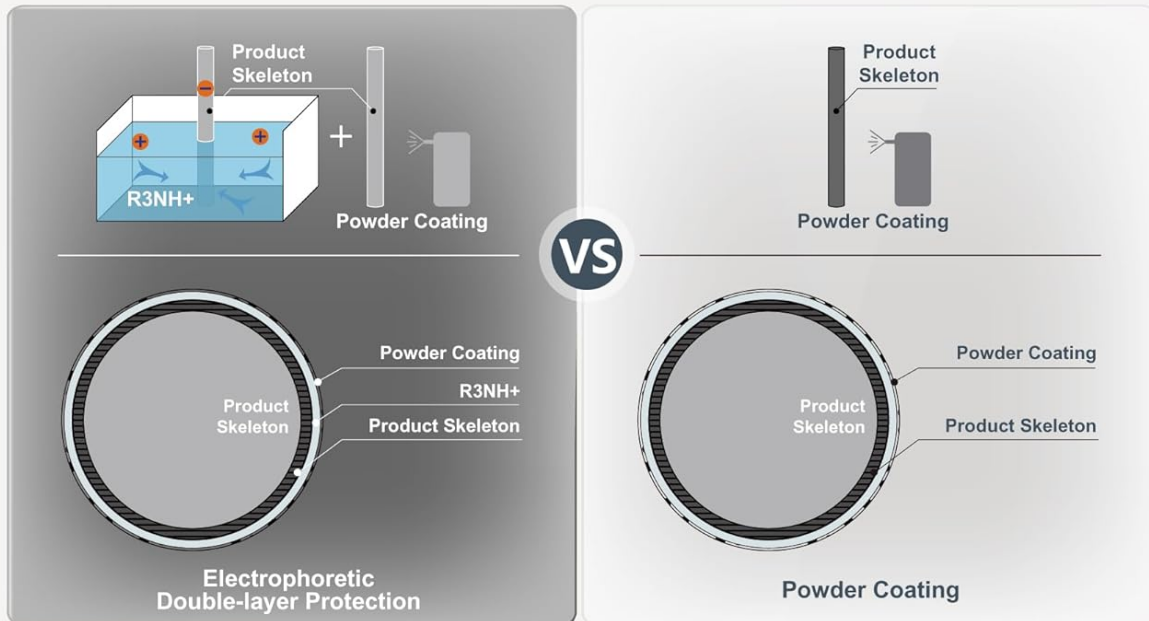

# Why Phi Villa?

We Use Our Special Electro Coating Technology

It's Worth It. **200%+** Furniture Durability In Patio & Outdoor

Figure 3.5: Comparison diagram illustrating the superior durability of Electrophoretic Double-layer Protection (E-coating) used on the metal frame compared to standard powder coating.