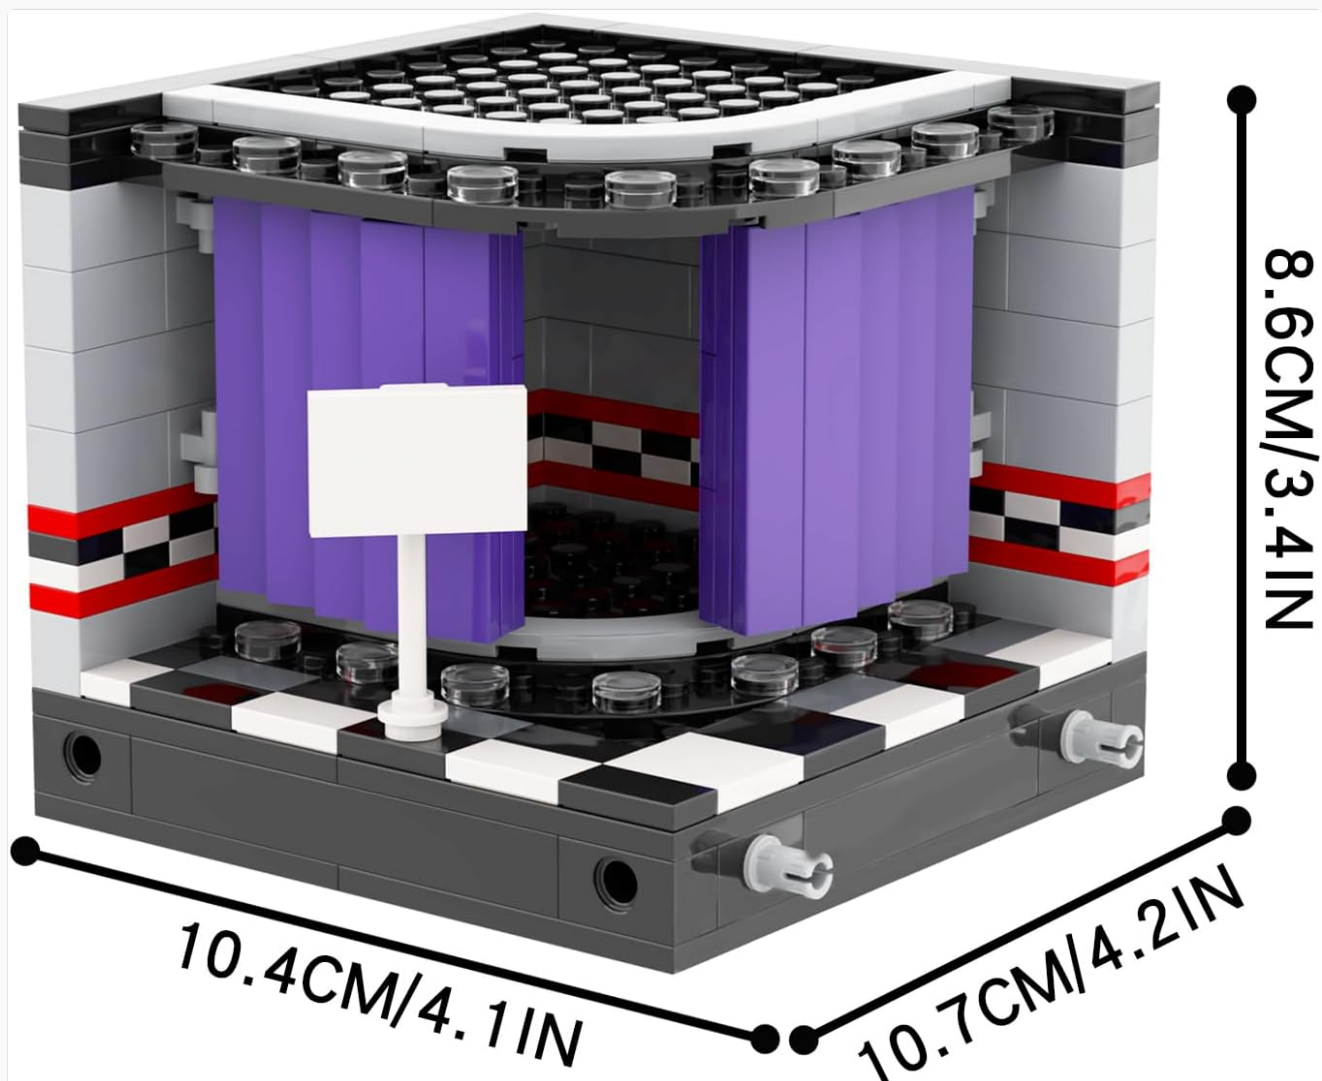

8. SPECIFICATIONS

Feature	Detail
Product Dimensions (Assembled)	10.4 x 10.7 x 8.6 inches (26.4 x 27.2 x 21.8 cm)
Item Weight	6.4 ounces (181.4 grams)
Number of Pieces	231
Material	ABS Plastic
Manufacturer Recommended Age	6 - 13 years