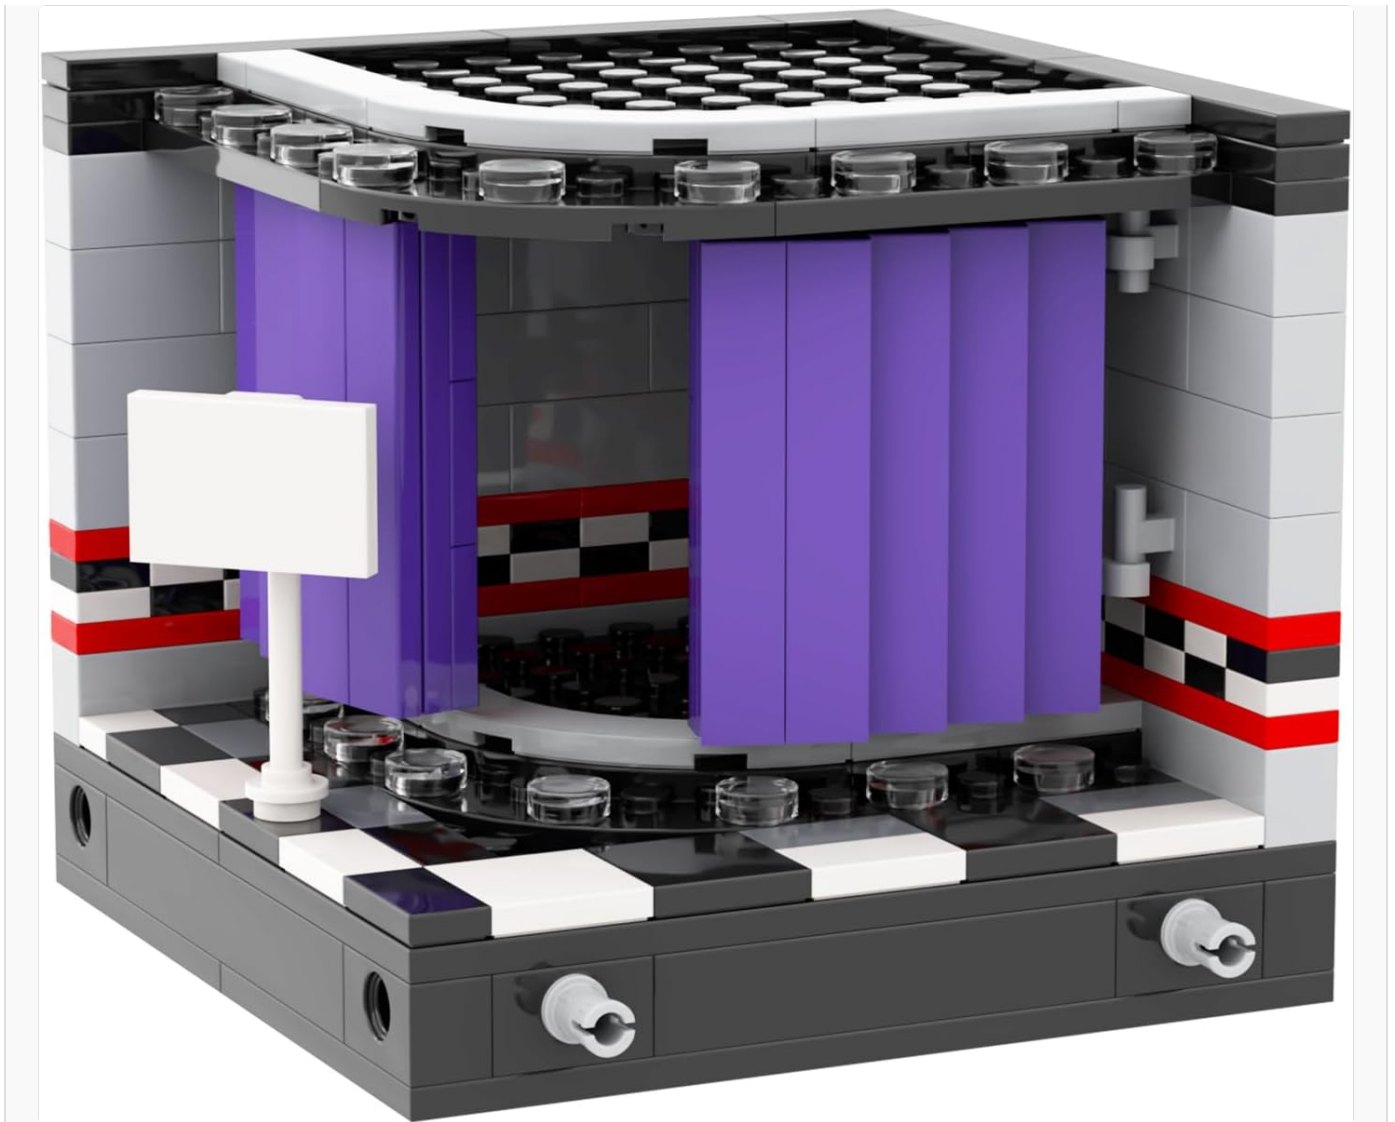

MOOXI Five Nights Stage Building Blocks Toy

MOOXI Five Nights Stage Building Blocks Toy Instruction Manual

Model: Five Nights Stage Building Blocks Toy | Brand: MOOXI

1. INTRODUCTION

Thank you for choosing the MOOXI Five Nights Stage Building Blocks Toy. This set allows you to recreate the iconic stage from the classic horror game using 231 high-quality building blocks. This manual provides comprehensive instructions to guide you through the assembly process, ensuring an enjoyable and rewarding building experience. The blocks are designed for a comfortable fit and are compatible with most major building block brands.

Image 4.1: Fully assembled Five Nights Stage building set.

Image 4.2: Various angles of the assembled stage, showing details like the checkered floor and purple curtains.

Image 4.3: Children engaged in the assembly process of a MOOXI building set.

5. OPERATING INSTRUCTIONS

Once assembled, your MOOXI Five Nights Stage Building Blocks Toy is ready for display or imaginative play. This set is designed to be a static model for collectors or a creative play piece for children.