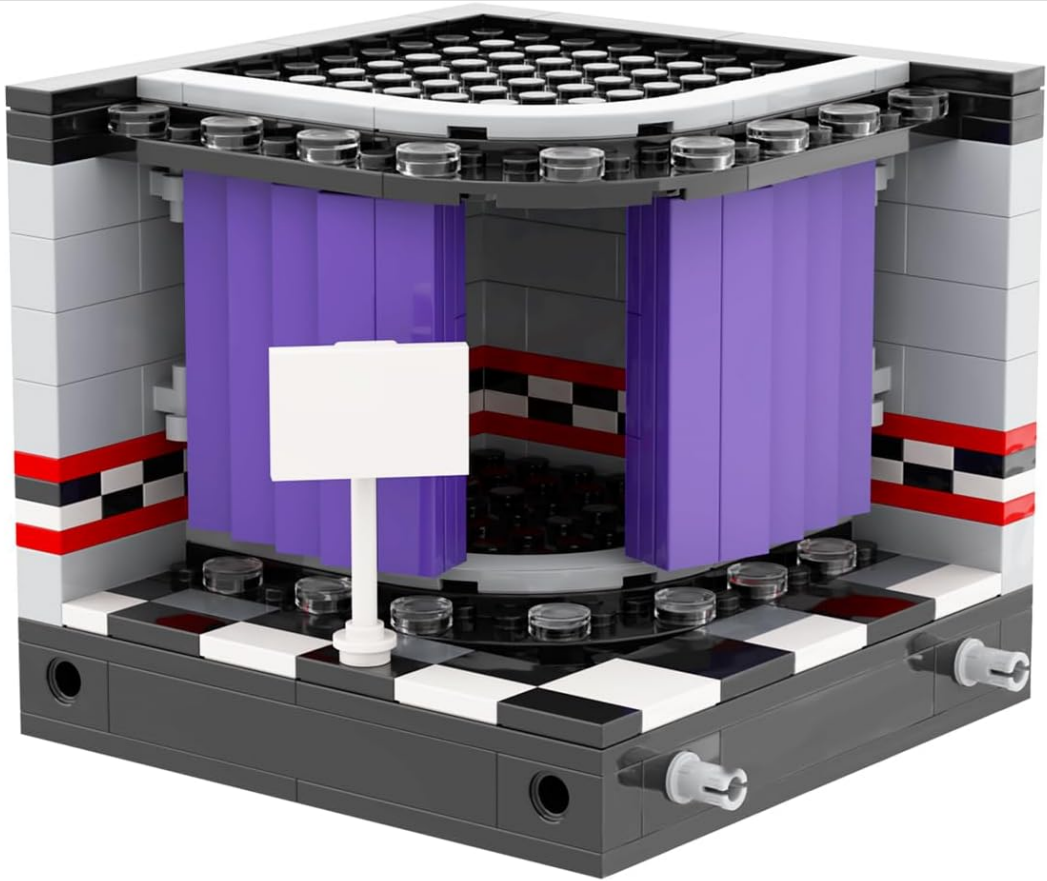

Image 4.1: Fully assembled Five Nights Stage building set.

Image 4.2: Various angles of the assembled stage, showing details like the checkered floor and purple curtains.

Image 4.3: Children engaged in the assembly process of a MOOXI building set.

5. OPERATING INSTRUCTIONS

Once assembled, your MOOXI Five Nights Stage Building Blocks Toy is ready for display or imaginative play. This set is designed to be a static model for collectors or a creative play piece for children.

- **Display:** Place the assembled stage on a flat, stable surface. Its detailed design makes it an excellent decorative piece.
- **Play:** Engage in creative storytelling and role-playing with the stage. The set is compatible with most major building block brands, allowing for expansion and integration with other sets.