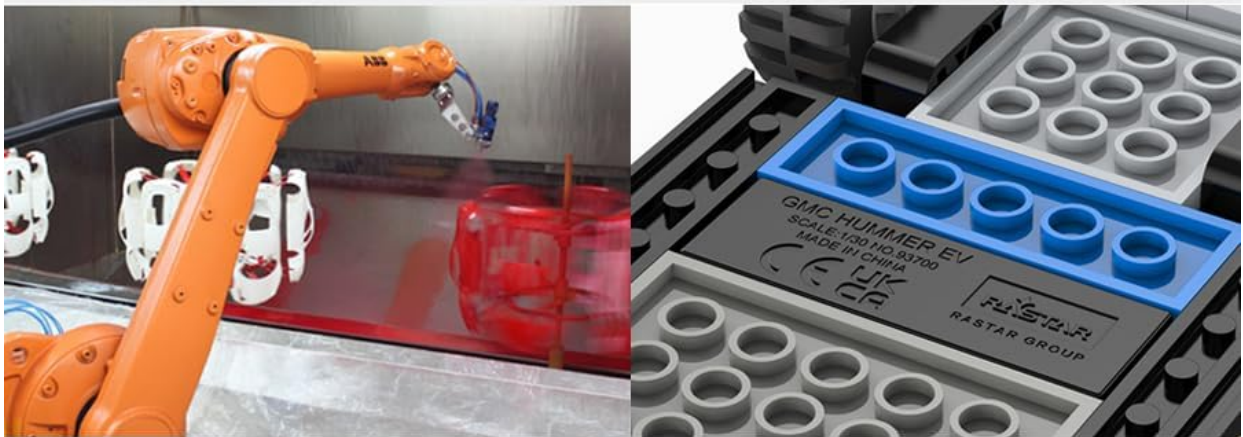

## 1. INTRODUCTION

The RASTAR 93700 1:30 Hummer EV Brick Building Car is a meticulously designed construction kit that allows you to build a detailed replica of the iconic Hummer EV. This officially licensed product consists of 431 high-quality, non-toxic plastic pieces, providing an engaging and educational building experience for users aged 6 and above. Once assembled, the model serves as an excellent display piece, showcasing intricate details and a realistic design.

Image 1.1: Front and rear views of the RASTAR 1:30 Hummer EV brick building car, highlighting its detailed design.

## Materials

Environmental Protection Materials | 3C Certification

The spray painting process involves using ABB robotic arms in the automotive manufacturing industry to ensure uniform and consistent paint colors on each vehicle model. Additionally, the use of electroplating technology ensures long-lasting and fade-resistant paint surfaces. All paint materials used for spraying are safe and non-toxic.