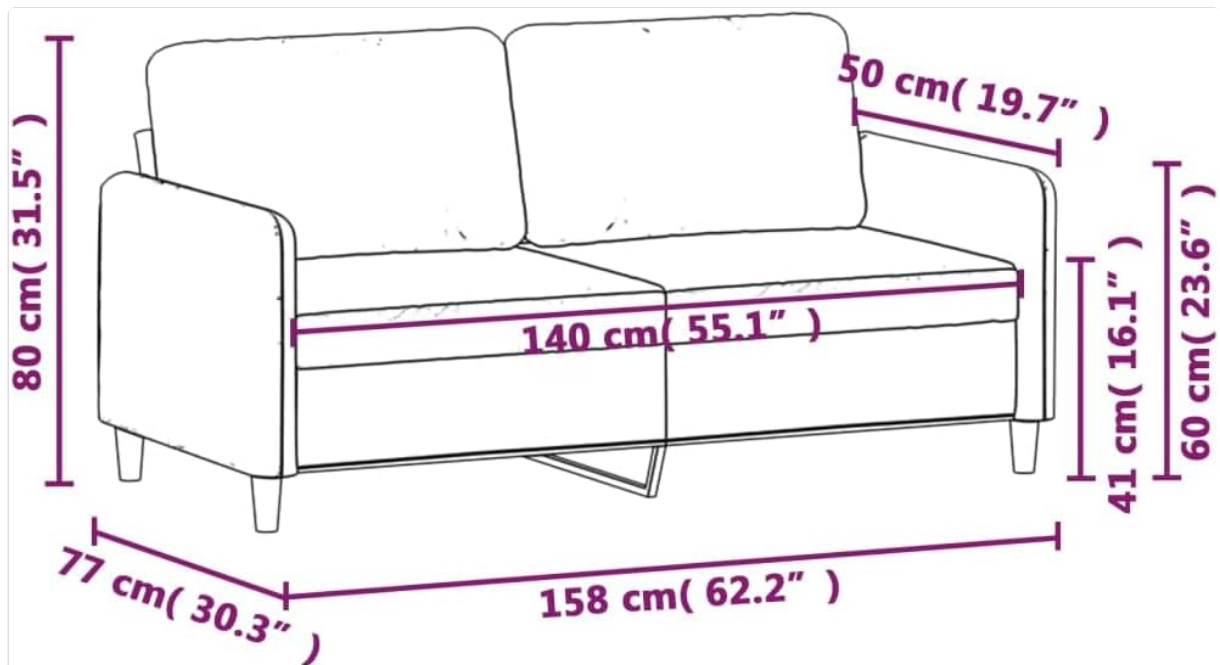

Image: Fully assembled vidaXL 2-seater dark gray fabric sofa, showcasing its design and structure.

Image: Diagram illustrating the overall dimensions of the sofa, including width, depth, and height for planning placement.

SPECIFICATIONS

Feature	Detail
Model Number	359479
Color	Dark Gray
Material	Fabric (100% polyester), metal frame, textilene, foam filling
Overall Dimensions (W x D x H)	62.2" x 30.3" x 31.5" (158 cm x 77 cm x 80 cm)
Seat Width	55.1" (140 cm)
Seat Depth	19.7" (50 cm)
Seat Height from Ground	16.1" (41 cm)
Armrest Height from Ground	23.6" (60 cm)
Max. Load Capacity (per seat)	242.5 lb (110 kg)
Assembly Required	Yes
Indoor/Outdoor Usage	Indoor
Item Weight	23.45 Kilograms