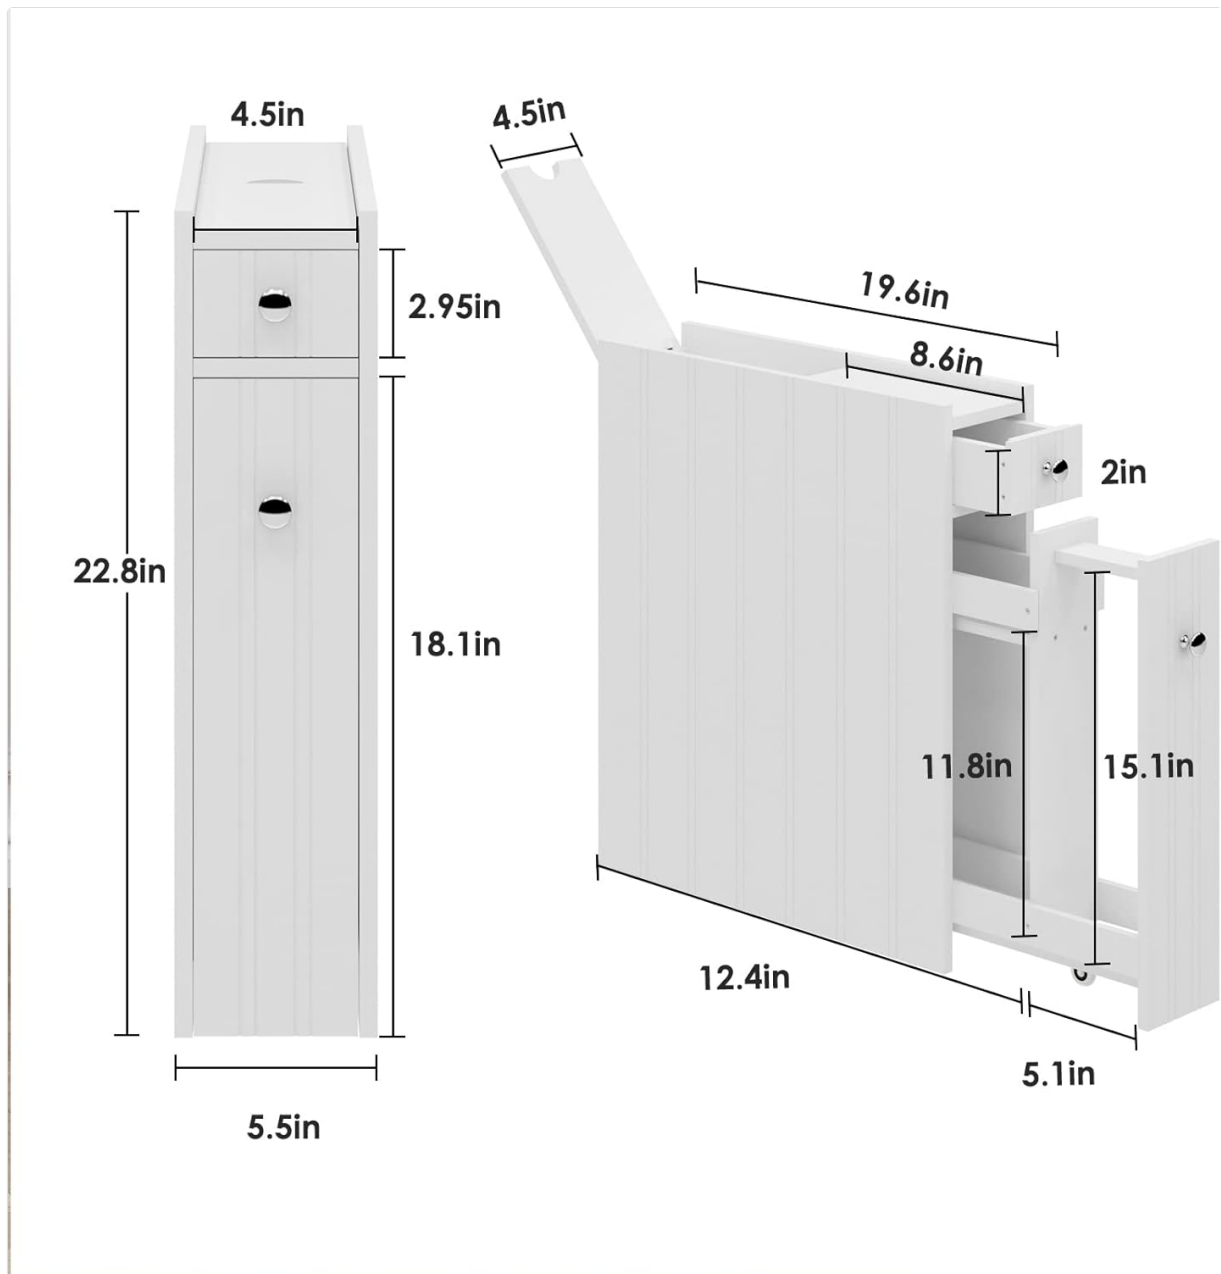

Image: Exploded view of cabinet components, highlighting the convenient handle design, easy pull-out drawer, and shelves with wheels.

Image: Product dimensions for planning placement.

OPERATION AND USAGE

The soges Bathroom Storage Cabinet is designed for versatile storage in narrow spaces. Its features include:

- **Multiple Use:** This storage cabinet is suitable for use in bathrooms, beside sofas, in entrances, or any narrow space requiring additional organization.
- **Great Storage Capacity:** Utilize the various drawers and cabinet designs to store tissues, shampoos, creams, towels, and other essentials. The lightweight slide-out design maximizes space utilization.
- **Space Saver:** The slim profile of this cabinet makes it ideal for fitting into tight areas, helping to keep your space neat and organized.