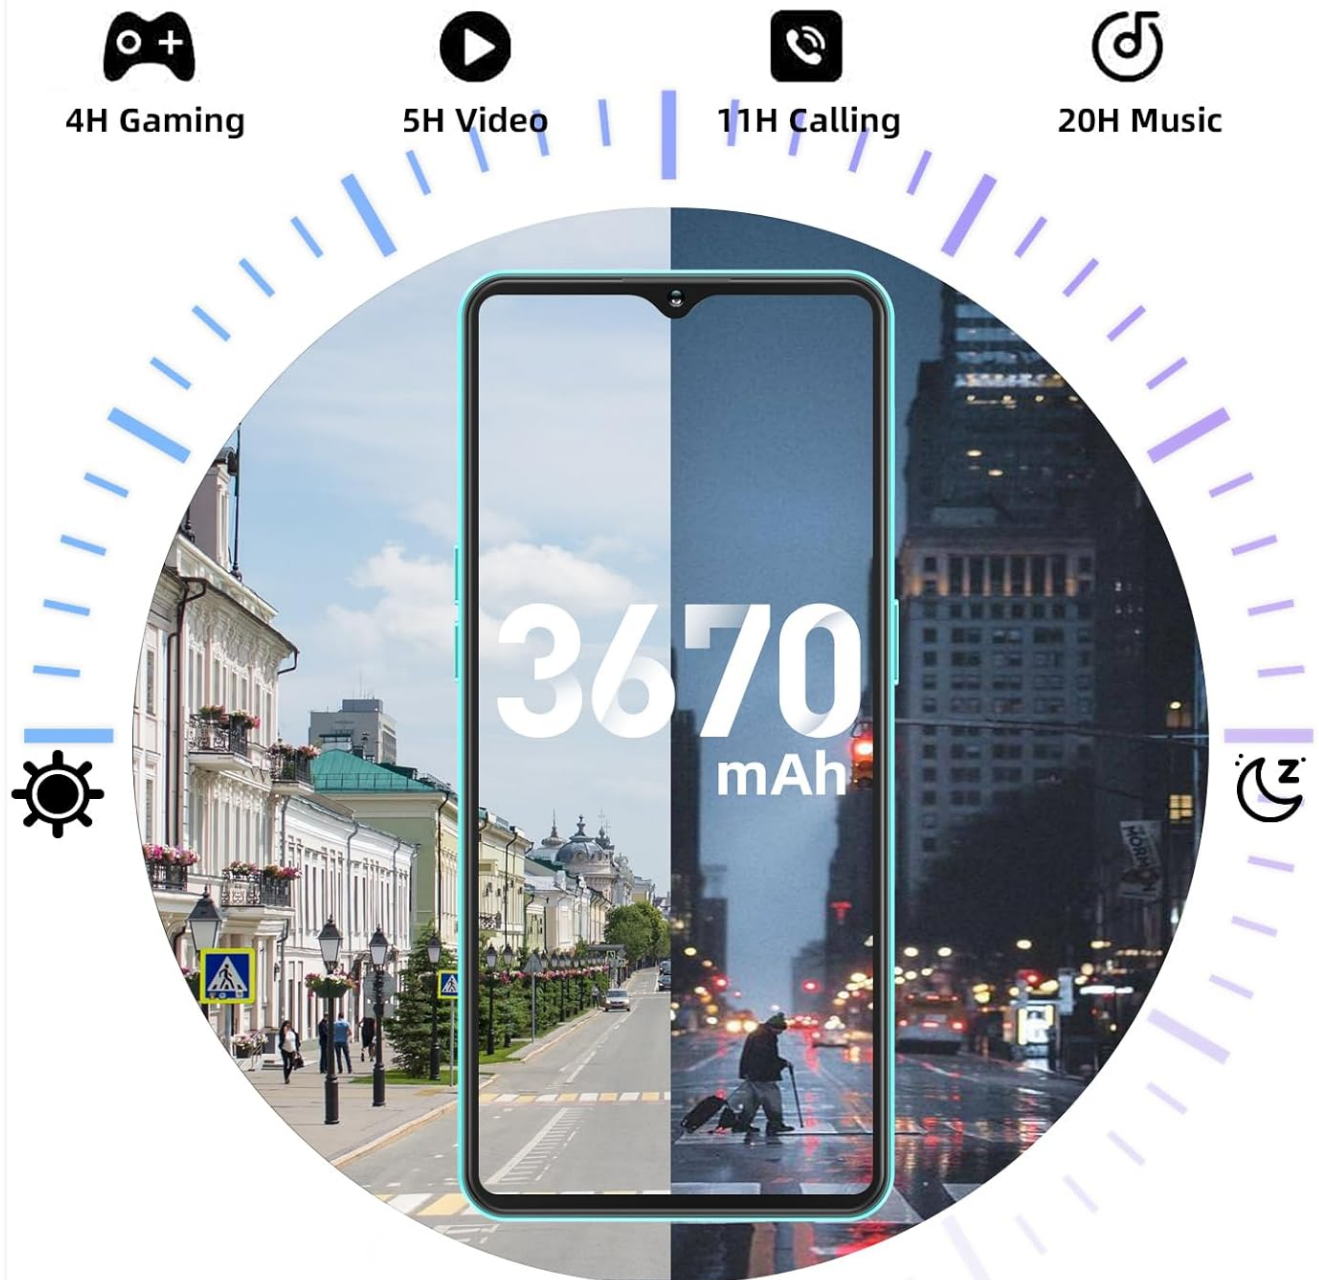

4. MAINTENANCE AND CARE

4.1 Battery Life and Charging

The Xgody 13 Pro is equipped with a 3670mAh battery. To maximize battery life:

- Reduce screen brightness.
- Close unused apps running in the background.
- Turn off Wi-Fi, Bluetooth, and GPS when not in use.
- Avoid extreme temperatures.

The device supports fast charging. Use the provided USB cable and a compatible charger for optimal charging speed.

Massive 3670mAh Long-lasting Battery