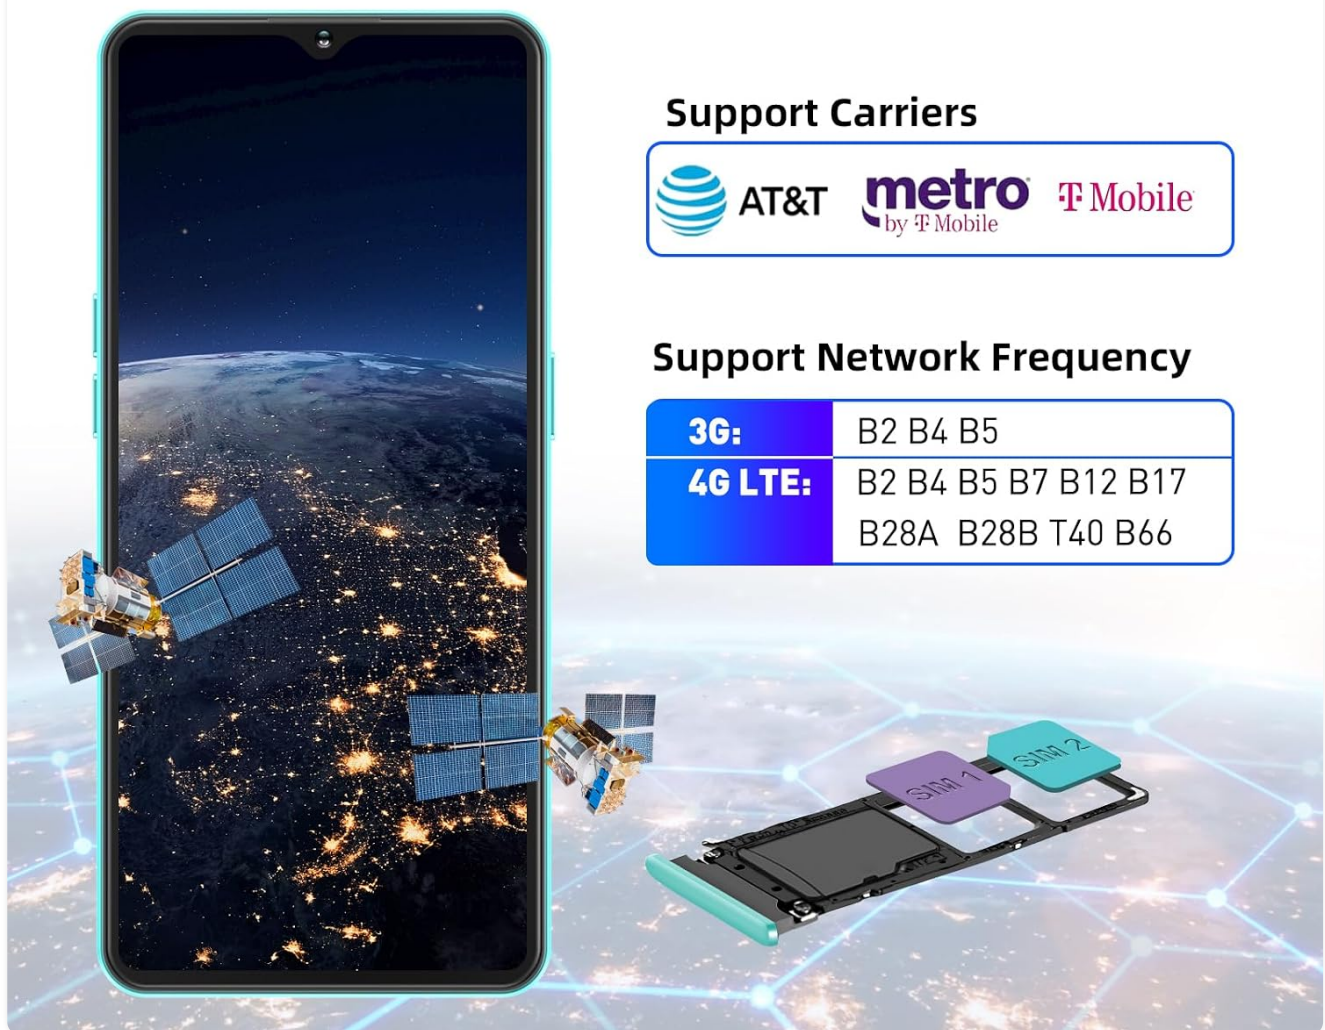

## 4G LTE Network

Dual card dual standby, compatible with dual 4G LTE networks

Note: SIM card and SD card are Not Included

Image: A diagram illustrating the dual SIM card slots and a separate TF card slot on the Xgody 13 Pro, indicating proper placement for network and storage expansion.