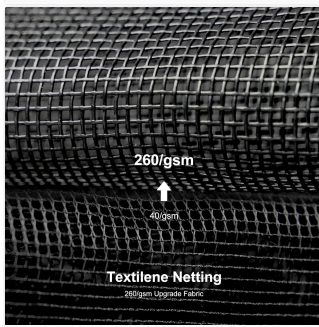

Close-up of the gazebo's built-in drainage system with water flowing.

>>> GREY POWDER-COATED
Aluminum Frame
NOT EASY TO RUST AND CORRODE
ALL-WEATHER USE
LONGER SERVICE LIFE THAN IRON FRAME

Detail of the grey powder-coated aluminum frame, highlighting its rust-resistant properties.

4.7" x 4.7" Thick Post
More stable and durable

PURPLE LEAF

Comparison of post thickness, showing the 4.7 inch thickened post for stability.

Close-up of the 260/gsm Textilene netting fabric, emphasizing its durability.