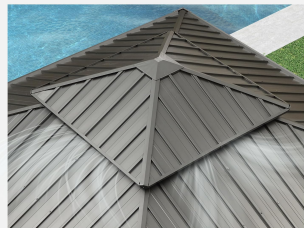

Close-up of the gazebo's built-in drainage system with water flowing.

>>> GREY POWDER-COATED
Aluminum Frame
NOT EASY TO RUST AND CORRODE
ALL-WEATHER USE
LONGER SERVICE LIFE THAN IRON FRAME

Detail of the grey powder-coated aluminum frame, highlighting its rust-resistant properties.

View of the galvanized steel double hardtop roof, highlighting ventilation and UV protection.

PURPLE LEAF Hardtop Gazebo with outdoor furniture, showcasing its use as a comfortable outdoor living area.