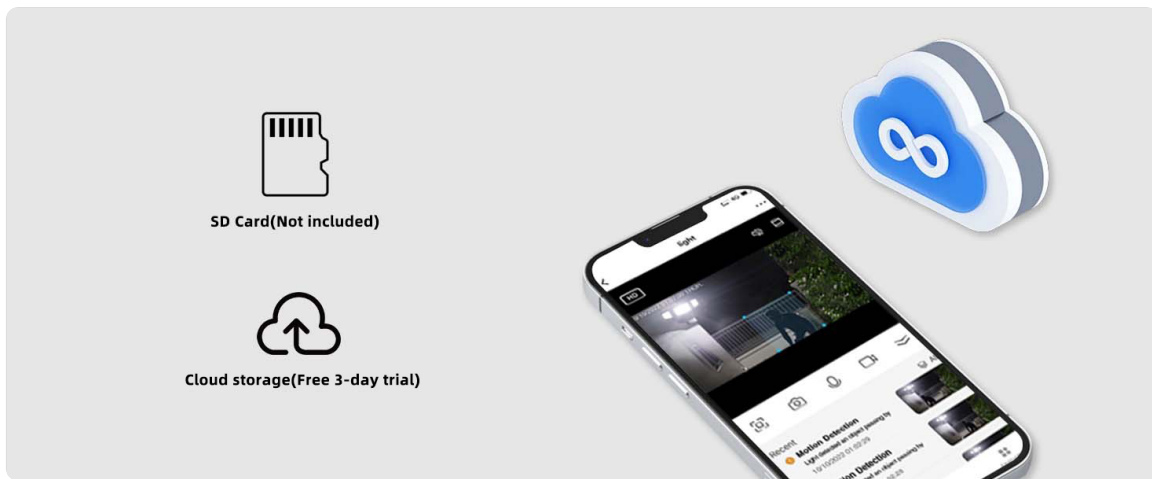

Image: The solar panel providing power to the camera, ensuring 24/7 protection.

3.3 App Download and Connection

To control and monitor your camera, download the O-KAM Pro app on your smartphone. Follow the in-app instructions to connect your camera to your Wi-Fi network (supports 2.4GHz and 5GHz). Ensure your phone is near the camera during the initial setup for a stable connection.