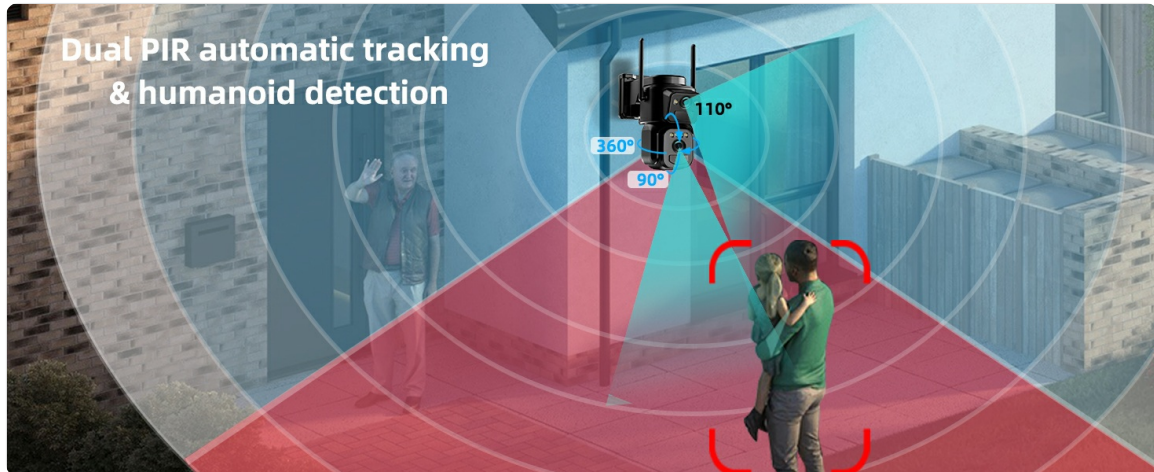

Image: Icons representing SD card and cloud storage options, with a smartphone displaying recorded footage.

4.7 Dual-Band WiFi Connectivity

The camera supports both 2.4GHz and 5GHz Wi-Fi, providing flexible and stable connection options for your home network.

Image: Visual representation of the camera's compatibility with both 2.4GHz and 5GHz Wi-Fi networks.

4.8 Customizable Detection Areas

Focus on key areas by customizing detection zones within the app. This helps to reduce unnecessary alerts and optimize monitoring.

Image: A smartphone screen displaying the camera's interface with five customizable detection areas highlighted.

4.9 Multi-User Sharing

Share access to your camera's live feed and recordings with multiple users through the app, allowing family members or trusted individuals to monitor the property.