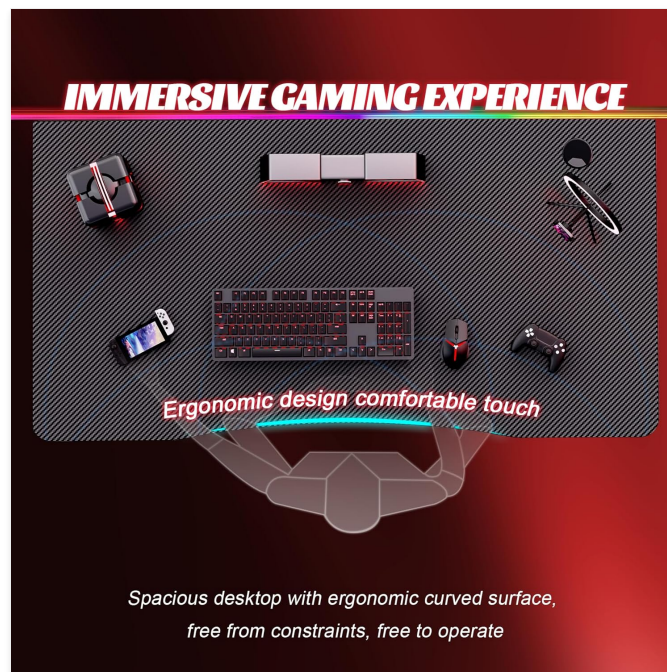

5. OPERATING INSTRUCTIONS

The HLDIRECT Gaming Desk is designed for optimal user experience, whether for intense gaming sessions or productive work. Its features are tailored for comfort and functionality.

- **Ergonomic Design:** The desk features a curved front edge that prevents discomfort to the abdomen and allows arms to rest naturally, reducing fatigue during long periods of use. The spacious area beneath the desk provides ample legroom.
- **Spacious Gaming Surface:** The 40-inch by 19.7-inch desktop provides ample space for multiple monitors, keyboards, mice, and other gaming or office peripherals. The design also accommodates monitor arm brackets.
- **Cable Management:** Utilize the integrated cable management grommet (if present, refer to Figure 4.2) to route and organize your cables, keeping your workspace tidy and clutter-free.
- **Carbon Fibre Surface:** The entire tabletop is covered with a carbon fiber material, offering a smooth, comfortable touch and a visually appealing texture. This surface is also designed to be anti-scratch and waterproof.

Figure 5.1: Overhead view highlighting the ergonomic curved design of the desk surface, providing comfort and freedom of movement.

6. MAINTENANCE AND CARE

Proper care and maintenance will extend the life and preserve the appearance of your HLDIRECT Gaming Desk.