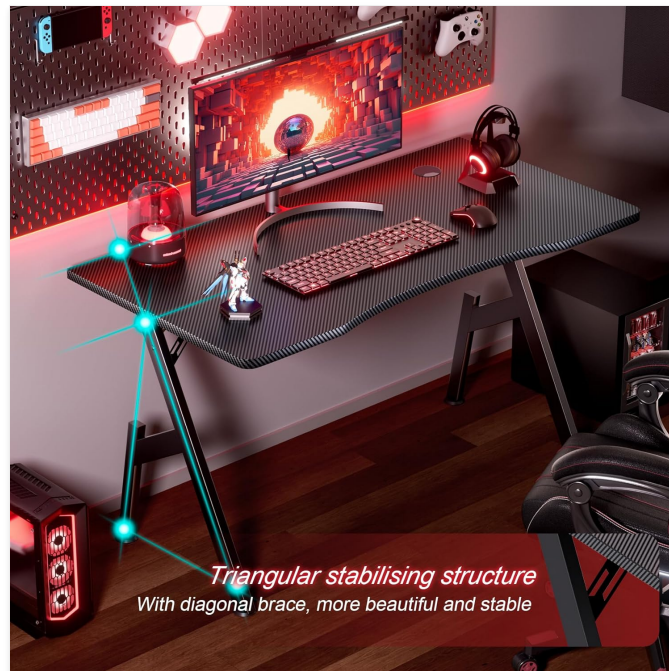

Figure 4.3: Detail of the desk's robust 1.1mm thick steel frame and adjustable foot pads, designed for high load capacity and stability.

Figure 4.4: Illustration of the triangular stabilizing structure, a key design element ensuring the desk's superb stability.

- **Ergonomic Design:** The desk features a curved front edge that prevents discomfort to the abdomen and allows arms to rest naturally, reducing fatigue during long periods of use. The spacious area beneath the desk provides ample legroom.
- **Spacious Gaming Surface:** The 40-inch by 19.7-inch desktop provides ample space for multiple monitors, keyboards, mice, and other gaming or office peripherals. The design also accommodates monitor arm brackets.
- **Cable Management:** Utilize the integrated cable management grommet (if present, refer to Figure 4.2) to route and organize your cables, keeping your workspace tidy and clutter-free.
- **Carbon Fibre Surface:** The entire tabletop is covered with a carbon fiber material, offering a smooth, comfortable touch and a visually appealing texture. This surface is also designed to be anti-scratch and waterproof.