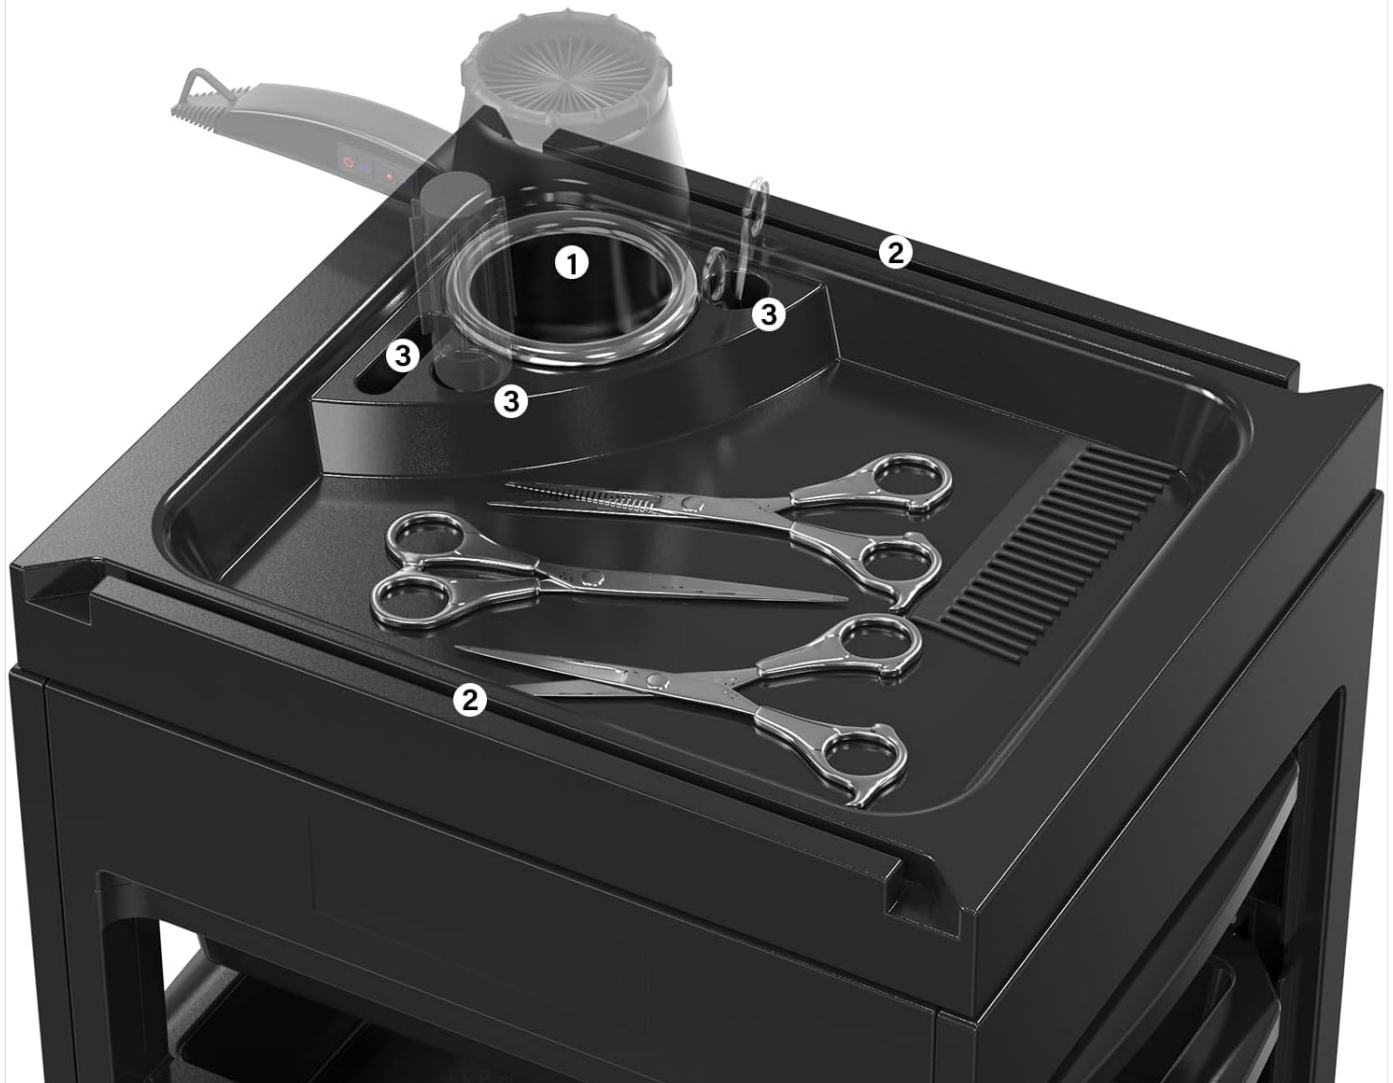

OPERATION

The OmySalon Salon Trolley Cart is designed for efficient organization and mobility in professional settings.

- **Expandable Top Workbench:** The top surface features a dedicated holder for a hairdryer and three small openings for shears and combs. Additionally, the drawers are removable and can be attached to the top edges of the cart, providing an extended workspace for easy access to tools and products during use.
- **Storage Drawers:** The five slide-out drawers (each 14.6" L x 10.6" W x 2.6" D) offer ample storage for various salon tools, accessories, and products. They can be pulled out from either side of the cart for convenient access.
- **Mobility:** The cart is equipped with four 360-degree swivel wheels, allowing for smooth and effortless movement around your workspace.

Functional Salon Mobile Station

1 | 1 Blow Dryer Holder

2 | 2 Built-in Grooves

3 | 3 Holding Slots

Image: A close-up view of the top workbench, highlighting the integrated hairdryer holder and slots for shears and combs.

Great Storage Organizer

With two way pull-out for taking tools more efficiently

Image: The OmySalon cart demonstrating its two-way pull-out drawers, allowing access from either side for efficient tool retrieval.