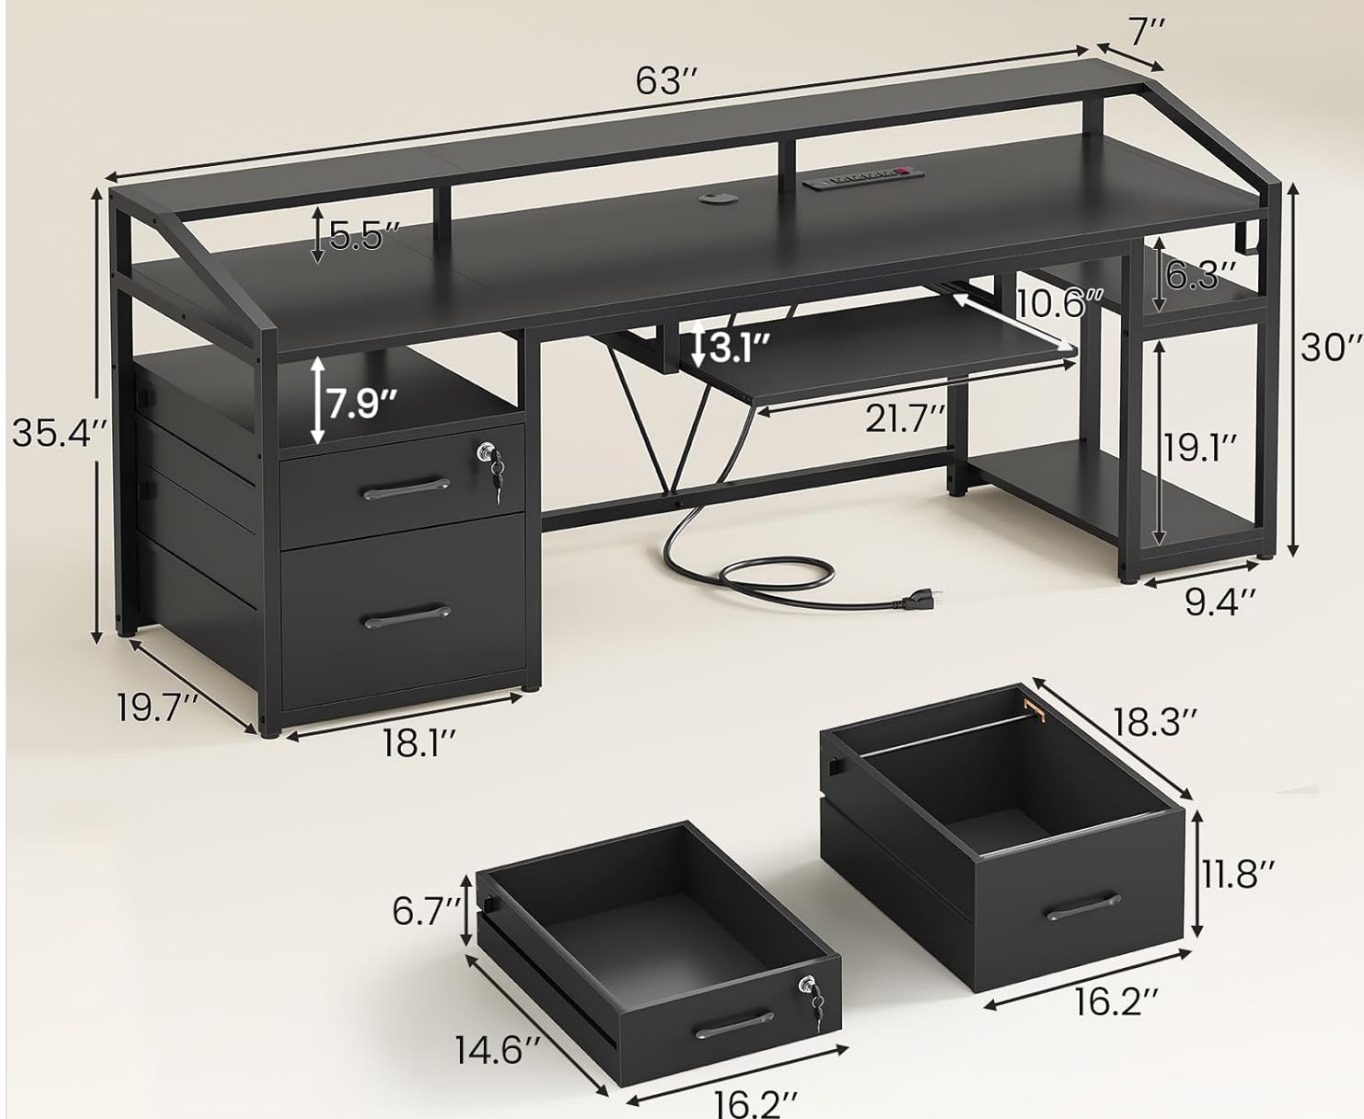

SETUP AND ASSEMBLY

The SEDETA 63" Computer Desk is designed for straightforward assembly. All necessary tools are included, and parts are numbered for easy identification.

Preparation

- Unpack all components and verify against the parts list provided in the assembly instructions.
- Clear a spacious area for assembly.
- It is recommended to have two people for assembly.

Assembly Steps

Follow the clear and detailed instructions provided in the included assembly manual. Each step is illustrated, and parts are numbered to guide you through the process.

Figure 1: Fully assembled SEDETA 63" Computer Desk, showcasing its spacious design and integrated LED lighting.

Figure 2: Detailed dimensions of the desk, including monitor stand height, keyboard tray depth, and drawer sizes.

Initial Placement

- Place the desk on a flat, stable surface.
- Ensure adequate space around the desk for comfortable use and access to drawers.

Figure 4: The LED lights enhance the ambiance of your workspace or gaming setup.

Storage Features

The desk includes a file drawer, a small lockable drawer, a printer cabinet, and 2-tier storage shelves.