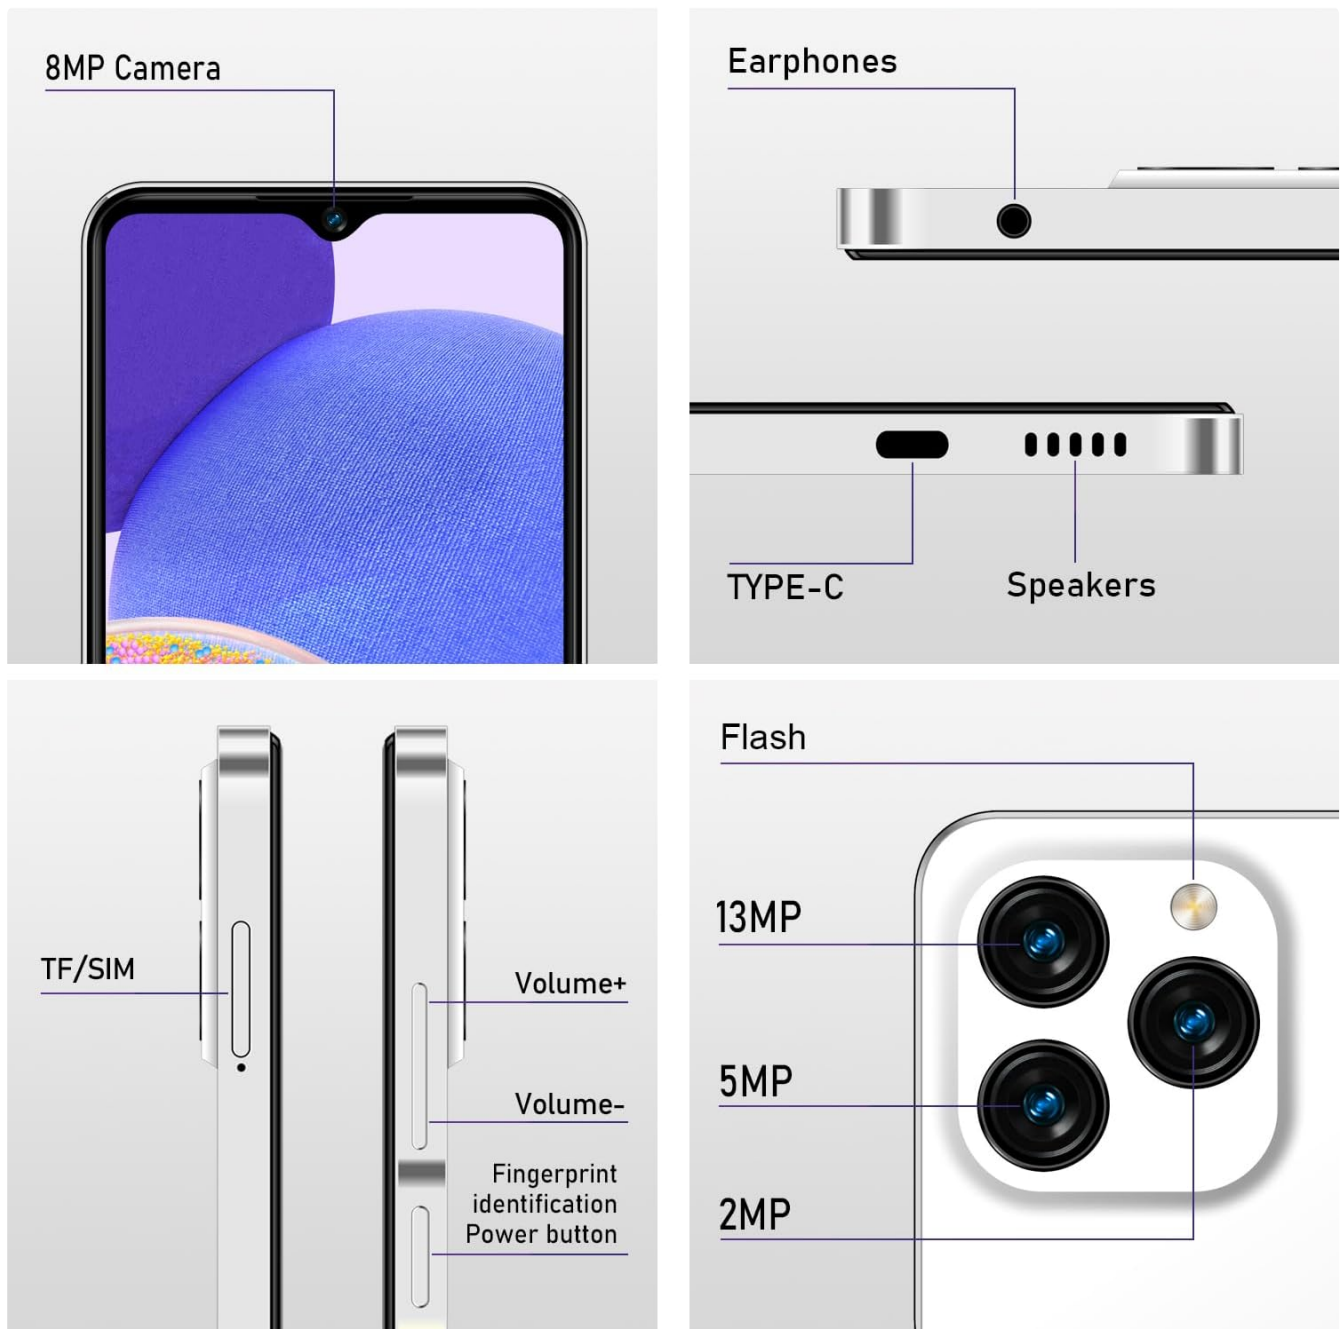

#### 3.1. SIM Card and Memory Card Installation

The KXD A07 supports dual SIM cards and expandable memory up to 256GB via an independent TF/Micro SD card slot. Use the provided SIM tray ejector tool to open the tray located on the side of the phone.

1. Locate the small hole on the side of the phone's frame.
2. Insert the SIM tray ejector tool into the hole and gently push until the tray pops out.
3. Place your Nano-SIM cards (up to two) and/or Micro SD card into the designated slots on the tray. Ensure correct orientation as indicated on the tray.
4. Carefully push the tray back into the phone until it is flush with the frame.

Figure 2: SIM/TF Card Slot and Phone Components Overview

Your browser does not support the video tag.

Video 1: KXD A07 Unlocked Android Phones Overview (Seller-provided)