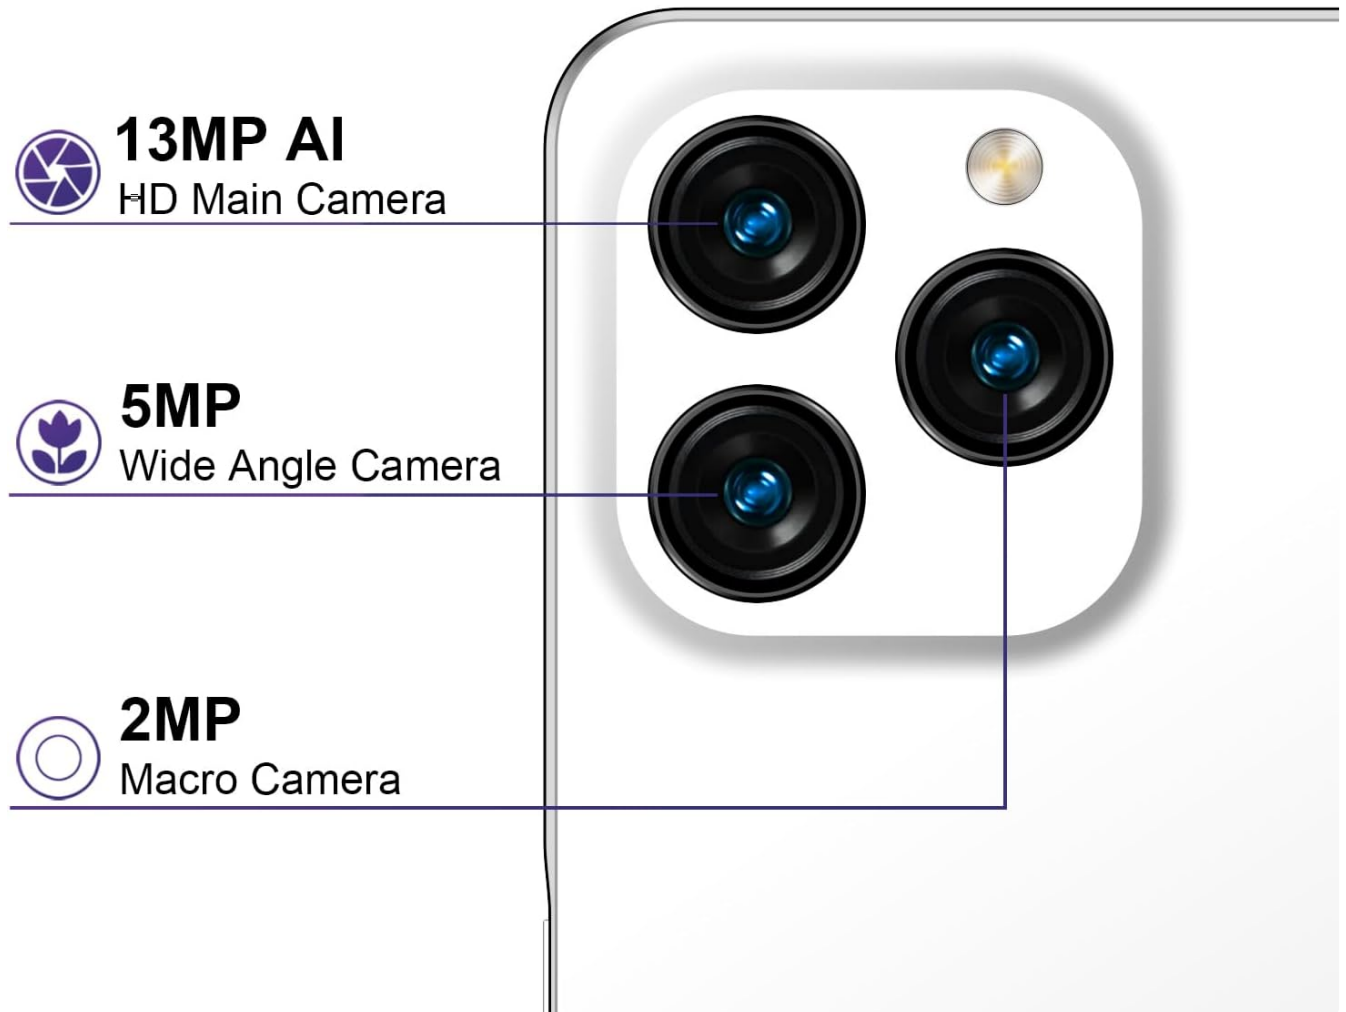

## 4.2. Camera Features

Capture moments with the KXD A07's versatile camera system. It includes a 13MP main rear camera, a 5MP wide-angle camera, and a 2MP macro camera. The front camera is 8MP. Available modes include 360° panorama, portrait, professional, night scene, and time-lapse shooting.

# AI HD Rear Camera

13MP AI triple camera Outstanding in details

Figure 4: AI HD Rear Camera System

# AI HD Rear Camera

13MP AI triple camera Outstanding in details

**13MP AI**  
HD Main Camera

**5MP**  
Wide Angle Camera

**2MP**  
Macro Camera

Figure 5: Camera Capabilities