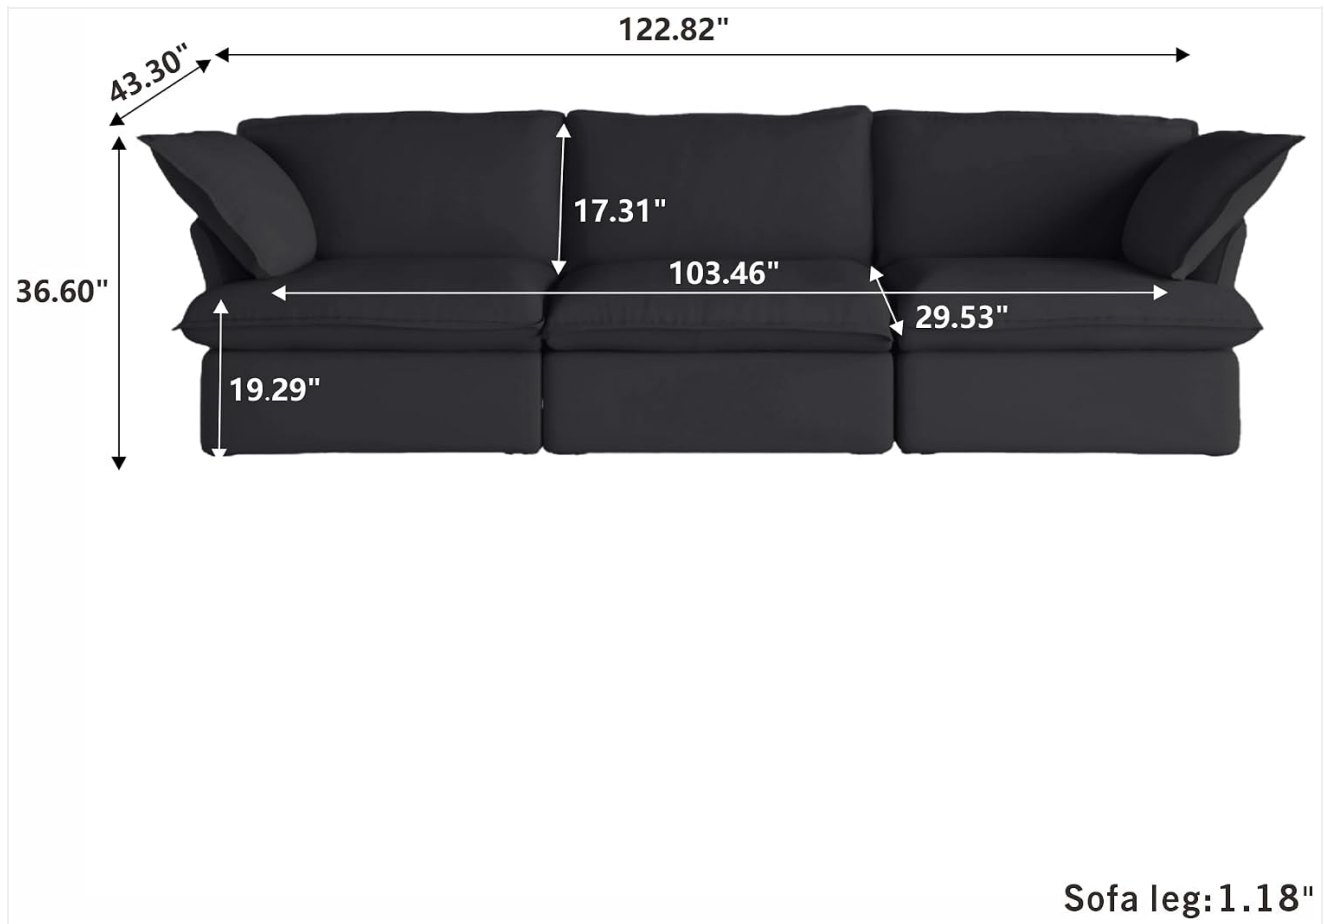

## 7. PRODUCT SPECIFICATIONS

Image 7.1: Key dimensions of the WJShome Cloud Modular Sectional Sofa (3 Seater).

Feature	Detail
Brand	WJShome
Model	3 Seater
Type	Sectional
Color	Black
Overall Size (W x D x H)	122.82" x 43.30" x 19.29" (Note: H is likely seat height, full height is 36.60" from image)
Seat Depth	19.29 inches

Feature	Detail
Seat Height	29.53 Inches
Sofa Leg Height	1.18 inches
Weight Limit	520 Pounds
Seating Capacity	3
Frame Material	Wood
Fill Material	Down, Polyurethane Foam
Upholstery Fabric Type	Microfiber
Upholstery Cleaning Code	W (Water-based cleaning agents only)
Removable Seat Cushion Cover	Yes
Assembly Required	Yes
UPC	743785898324
ASIN	B0CMLKNQ96