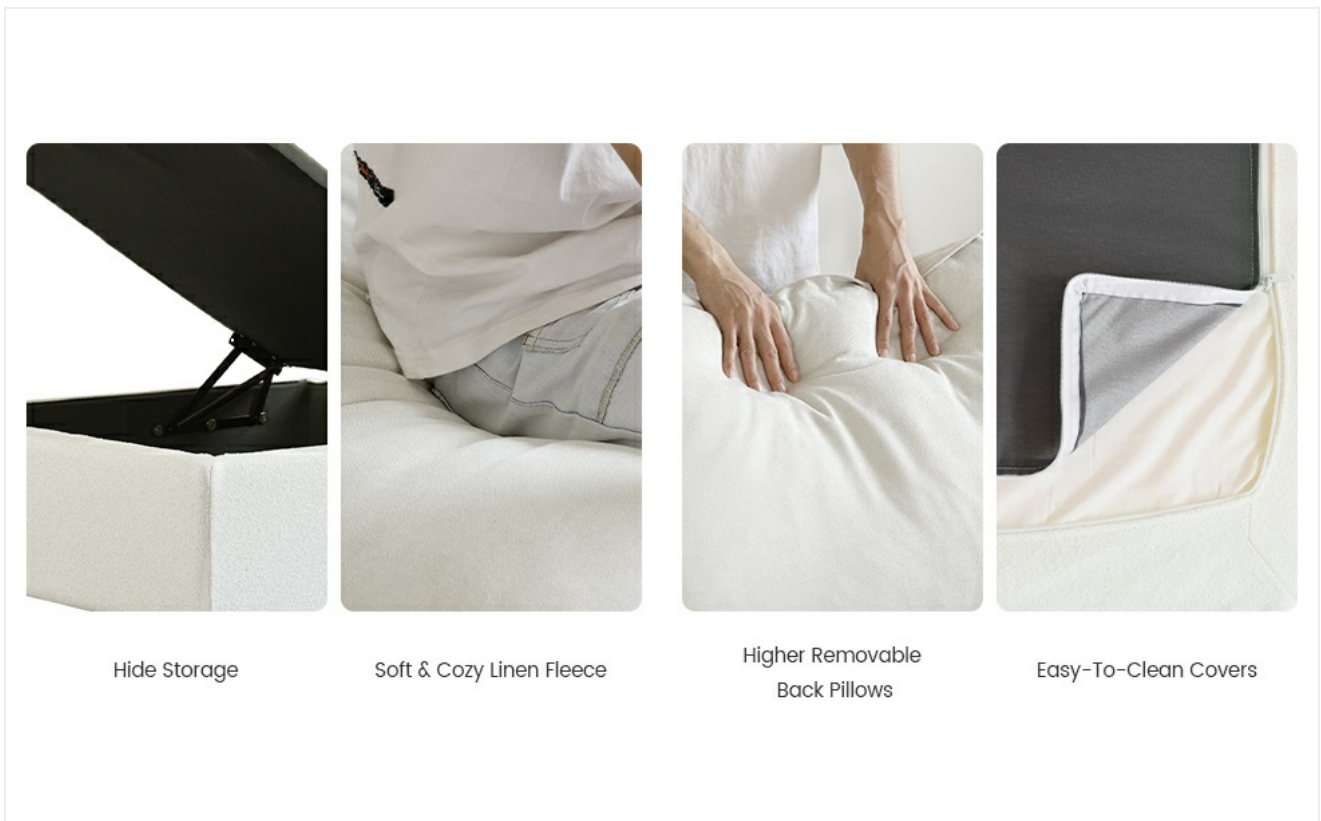

Your browser does not support the video tag.

Video 3.1: Detailed installation guide for a sofa module. This video demonstrates attaching the backrest, securing it with nuts, and applying the slipcover.