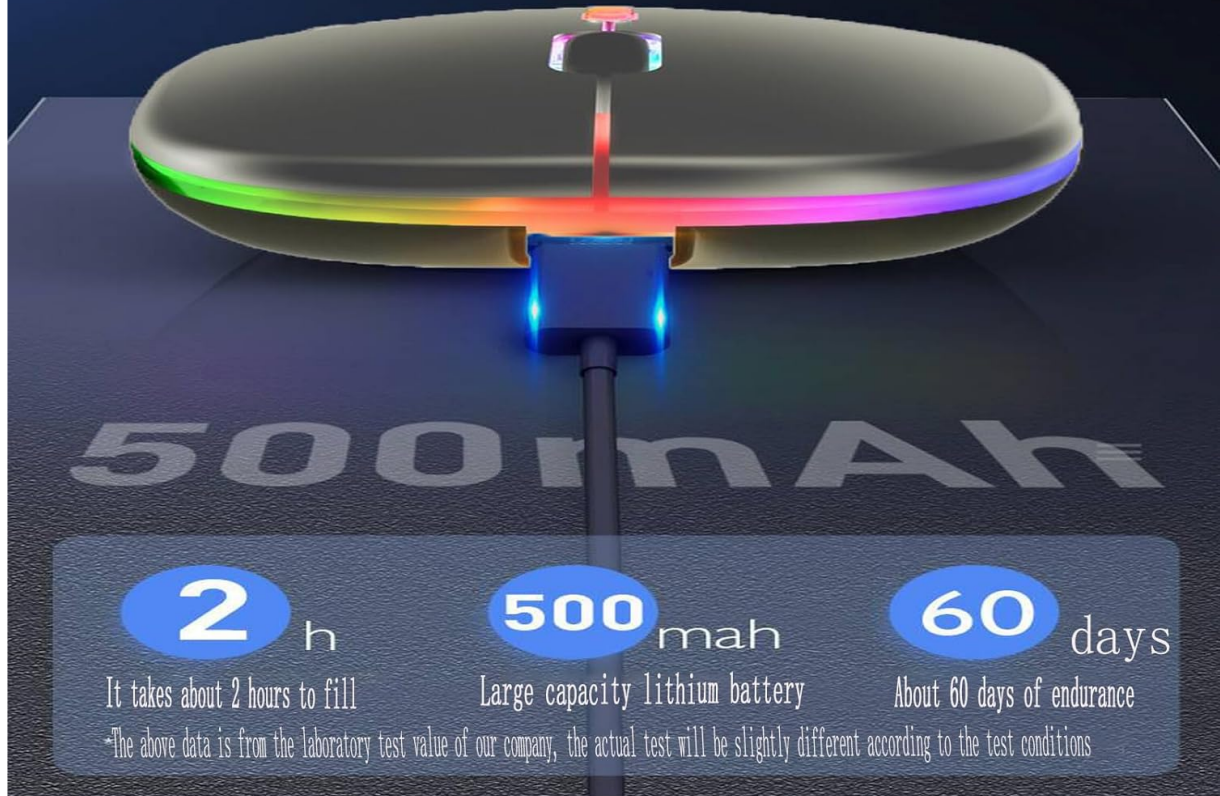

Powerful storage power

Charge 1 time to give you 60 days of companionship

* Equipped with 500mAh mah large-capacity battery, as strong as ever,
Low power technology, long endurance

WIRELESS
CHARGING MOUSE