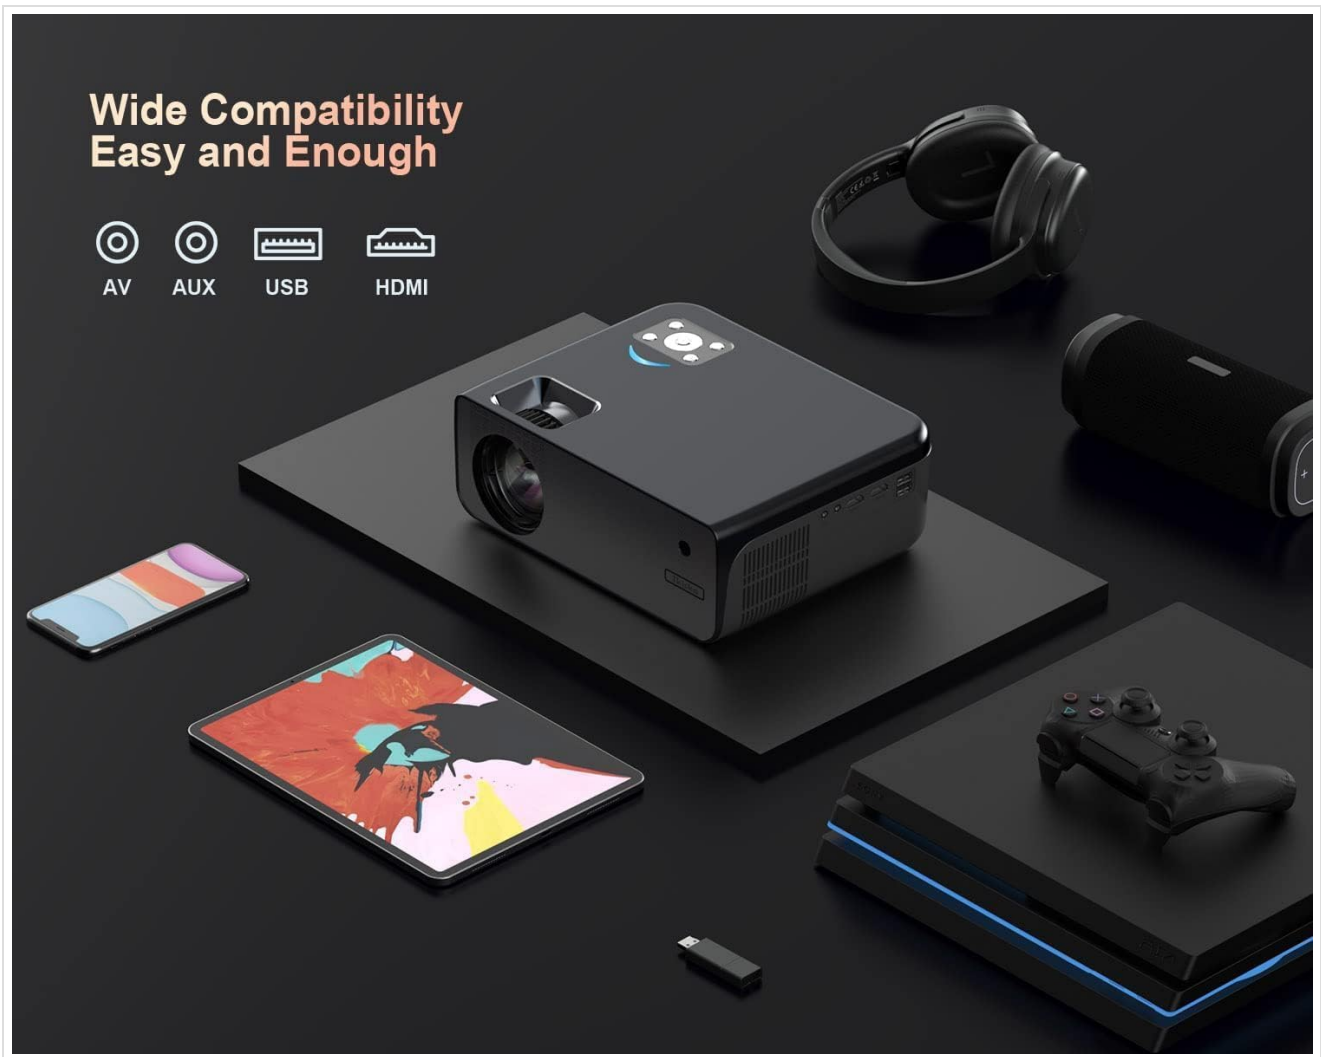

Simple steps setting with remote

Figure 5.2: Bi-directional Bluetooth 5.1 connectivity.

Figure 5.3: Wide compatibility with multiple input ports.

5.2 Zoom Function

The projector features a zoom function that allows you to reduce the image size from 100% to 50% without physically moving the projector. This is useful for fine-tuning the projection size to fit your screen or wall.