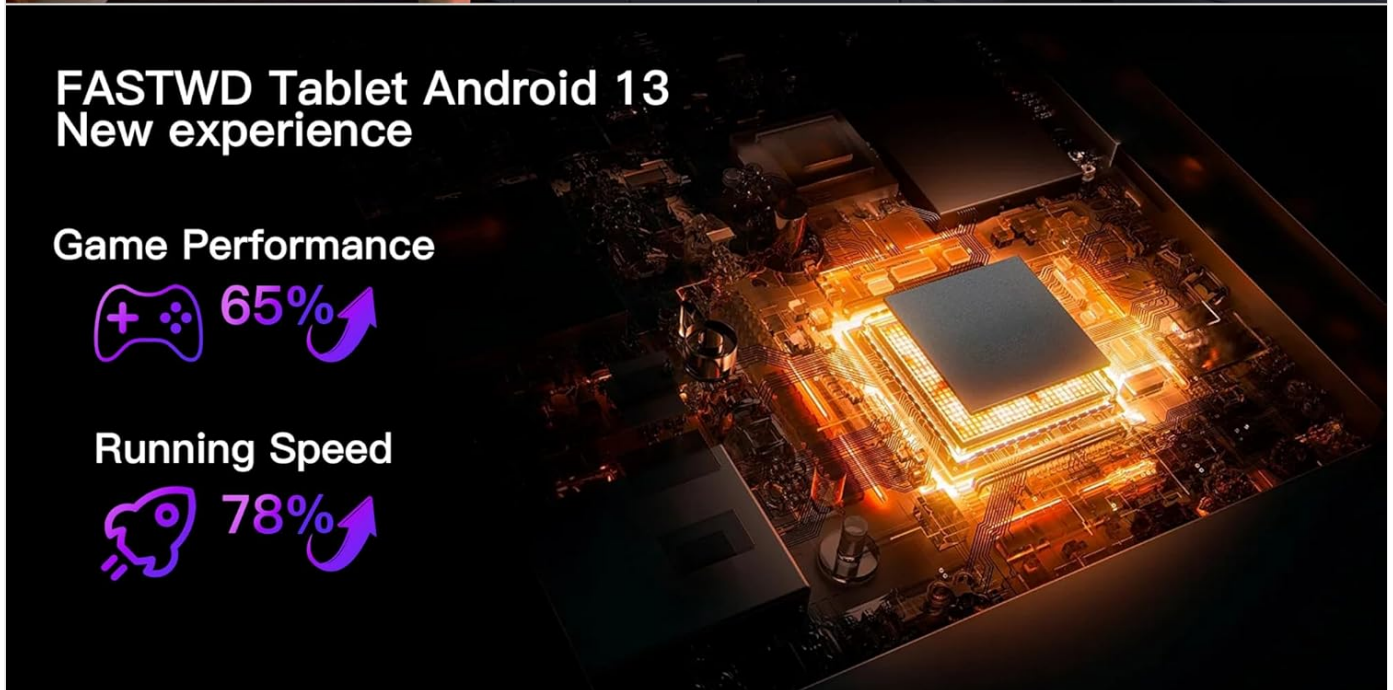

5.2 Connectivity

Your tablet supports advanced wireless connectivity:

- **5G WiFi:** Connect to high-speed wireless networks for fast internet access.
- **Bluetooth 5.0:** Pair with wireless headphones, speakers, and other Bluetooth-enabled devices.

Image 5.2: Depiction of the FASTWD L361 Tablet's 5G WiFi capabilities, 19GB RAM, 256GB ROM, and support for 1TB MicroSD expansion.

5.3 Cameras

The tablet is equipped with dual cameras:

- **Front Camera:** 8 Megapixels, ideal for video calls and self-portraits.
- **Rear Camera:** 13 Megapixels with a 2 Megapixel Macro lens, suitable for capturing detailed photos and videos.