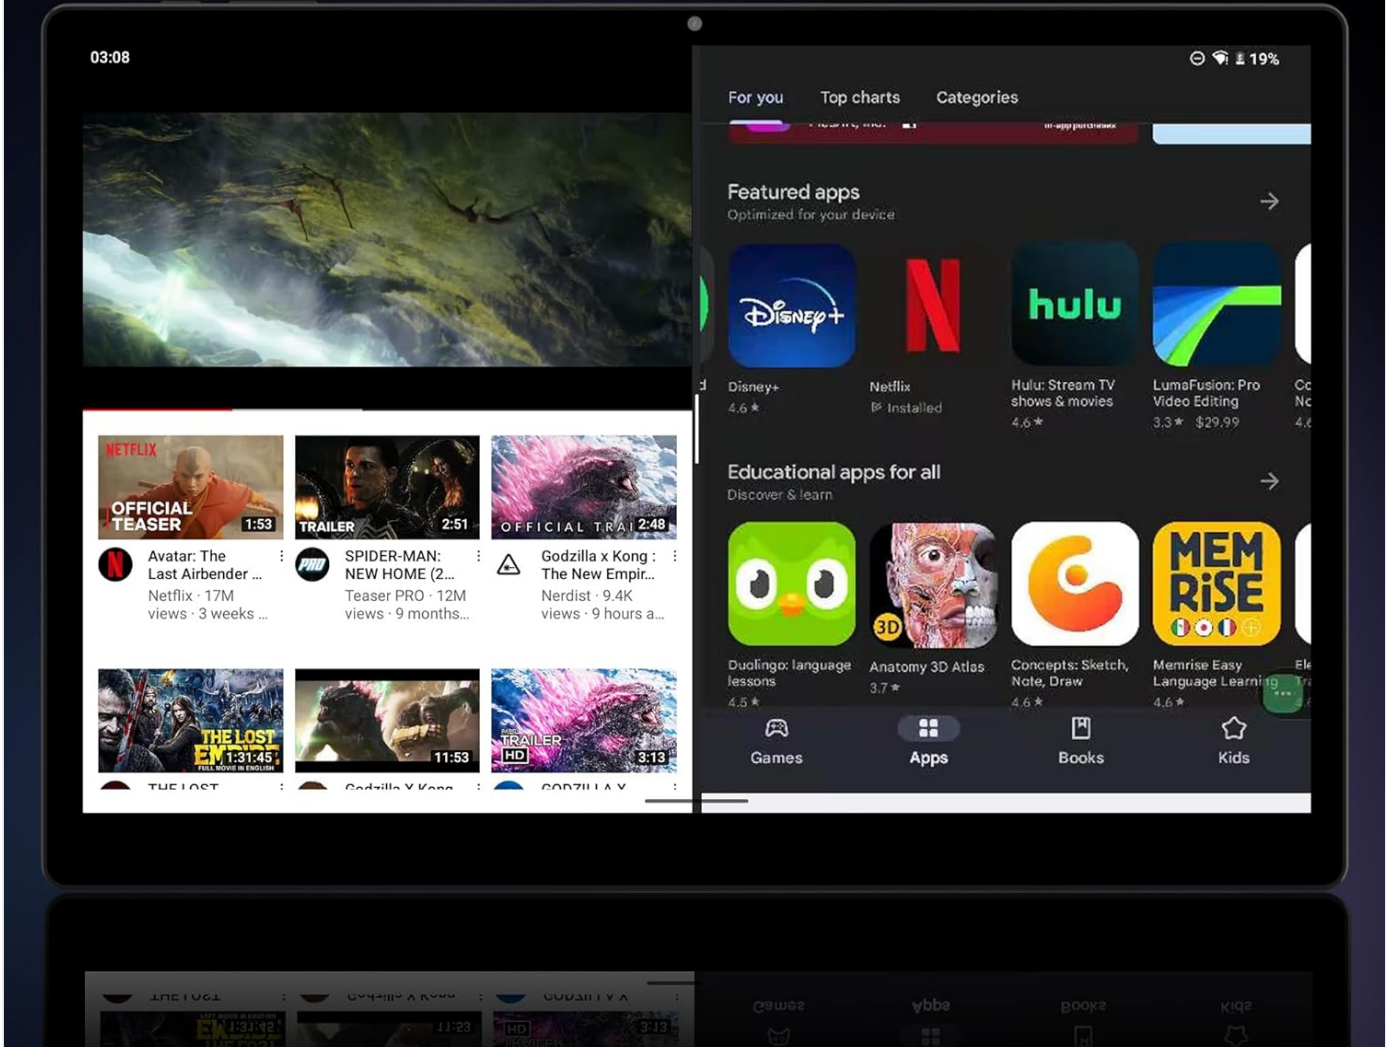

# Hover/Split Multi-Window More Freedom of Operation

Image 5.4: The FASTWD L361 Tablet displaying its multi-window and split-screen capabilities, allowing users to operate multiple applications simultaneously.