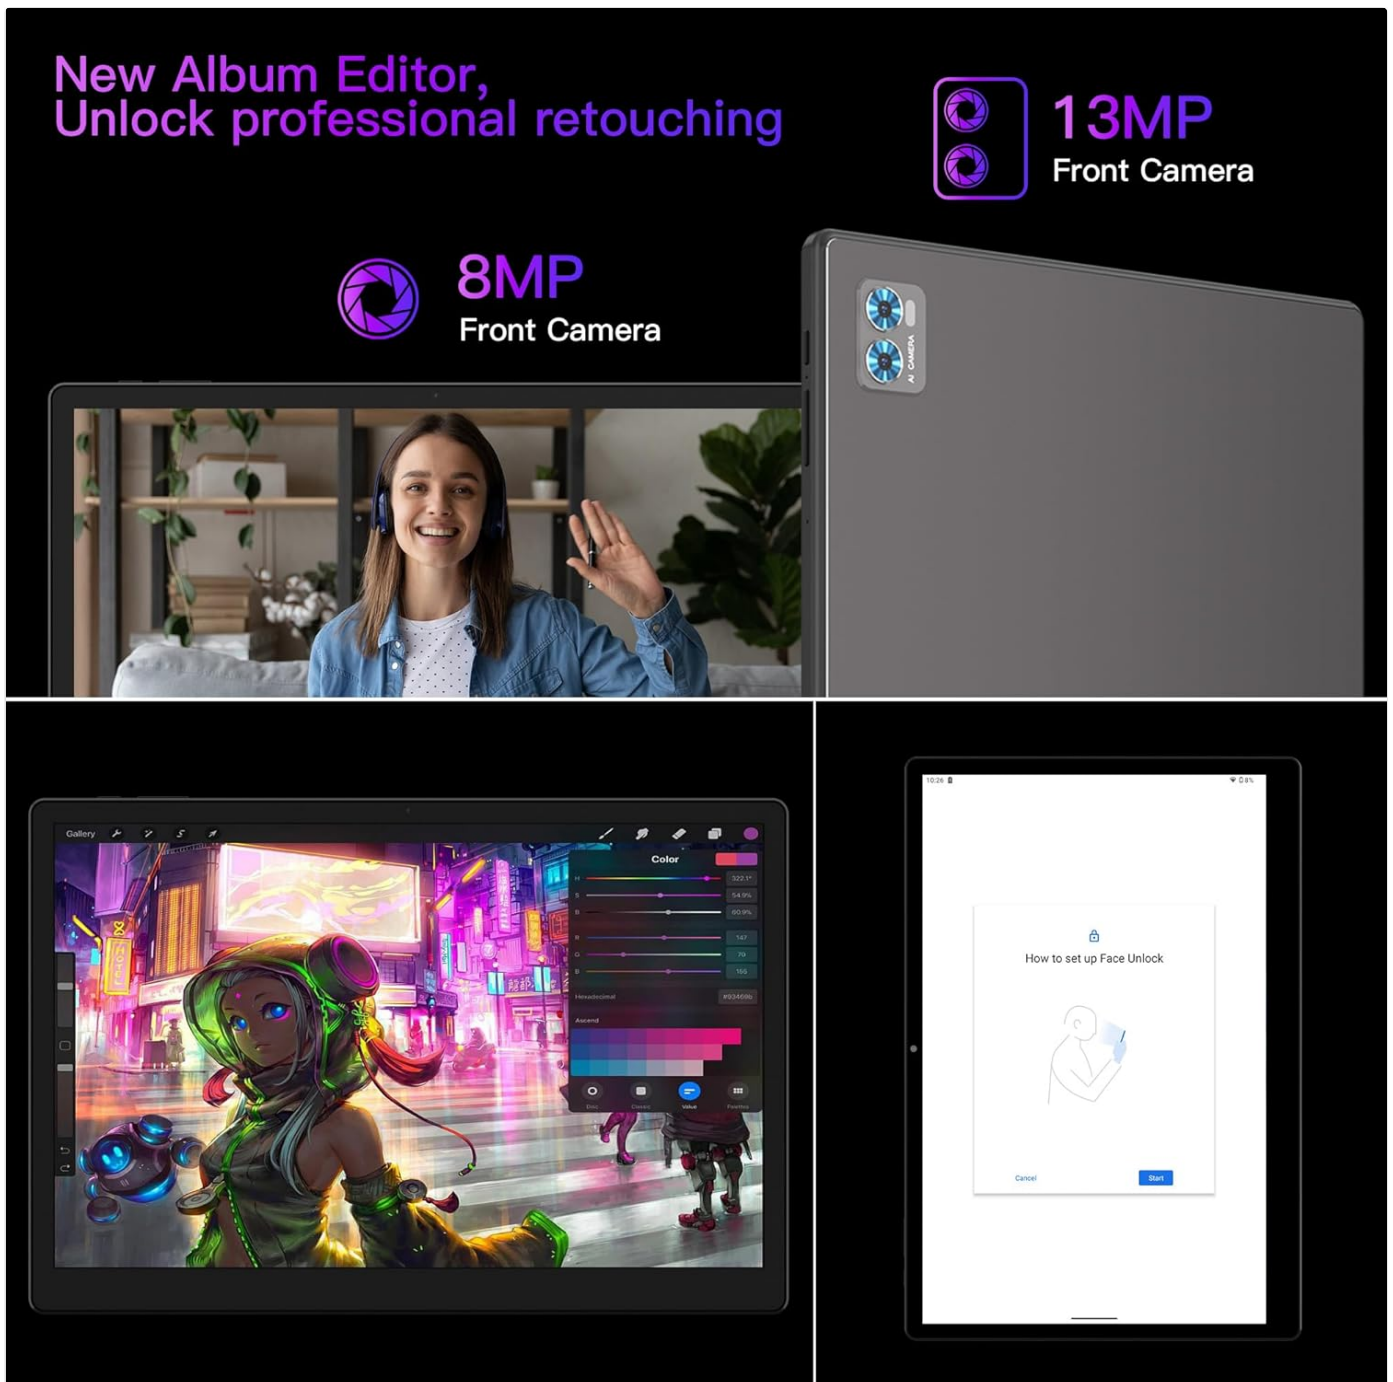

## 5.3 Cameras

The tablet is equipped with dual cameras:

- **Front Camera:** 8 Megapixels, ideal for video calls and self-portraits.
- **Rear Camera:** 13 Megapixels with a 2 Megapixel Macro lens, suitable for capturing detailed photos and videos.

Image 5.3: Visuals demonstrating the FASTWD L361 Tablet's 8MP front camera, 13MP rear camera, and the process for setting up Face ID for secure unlocking.