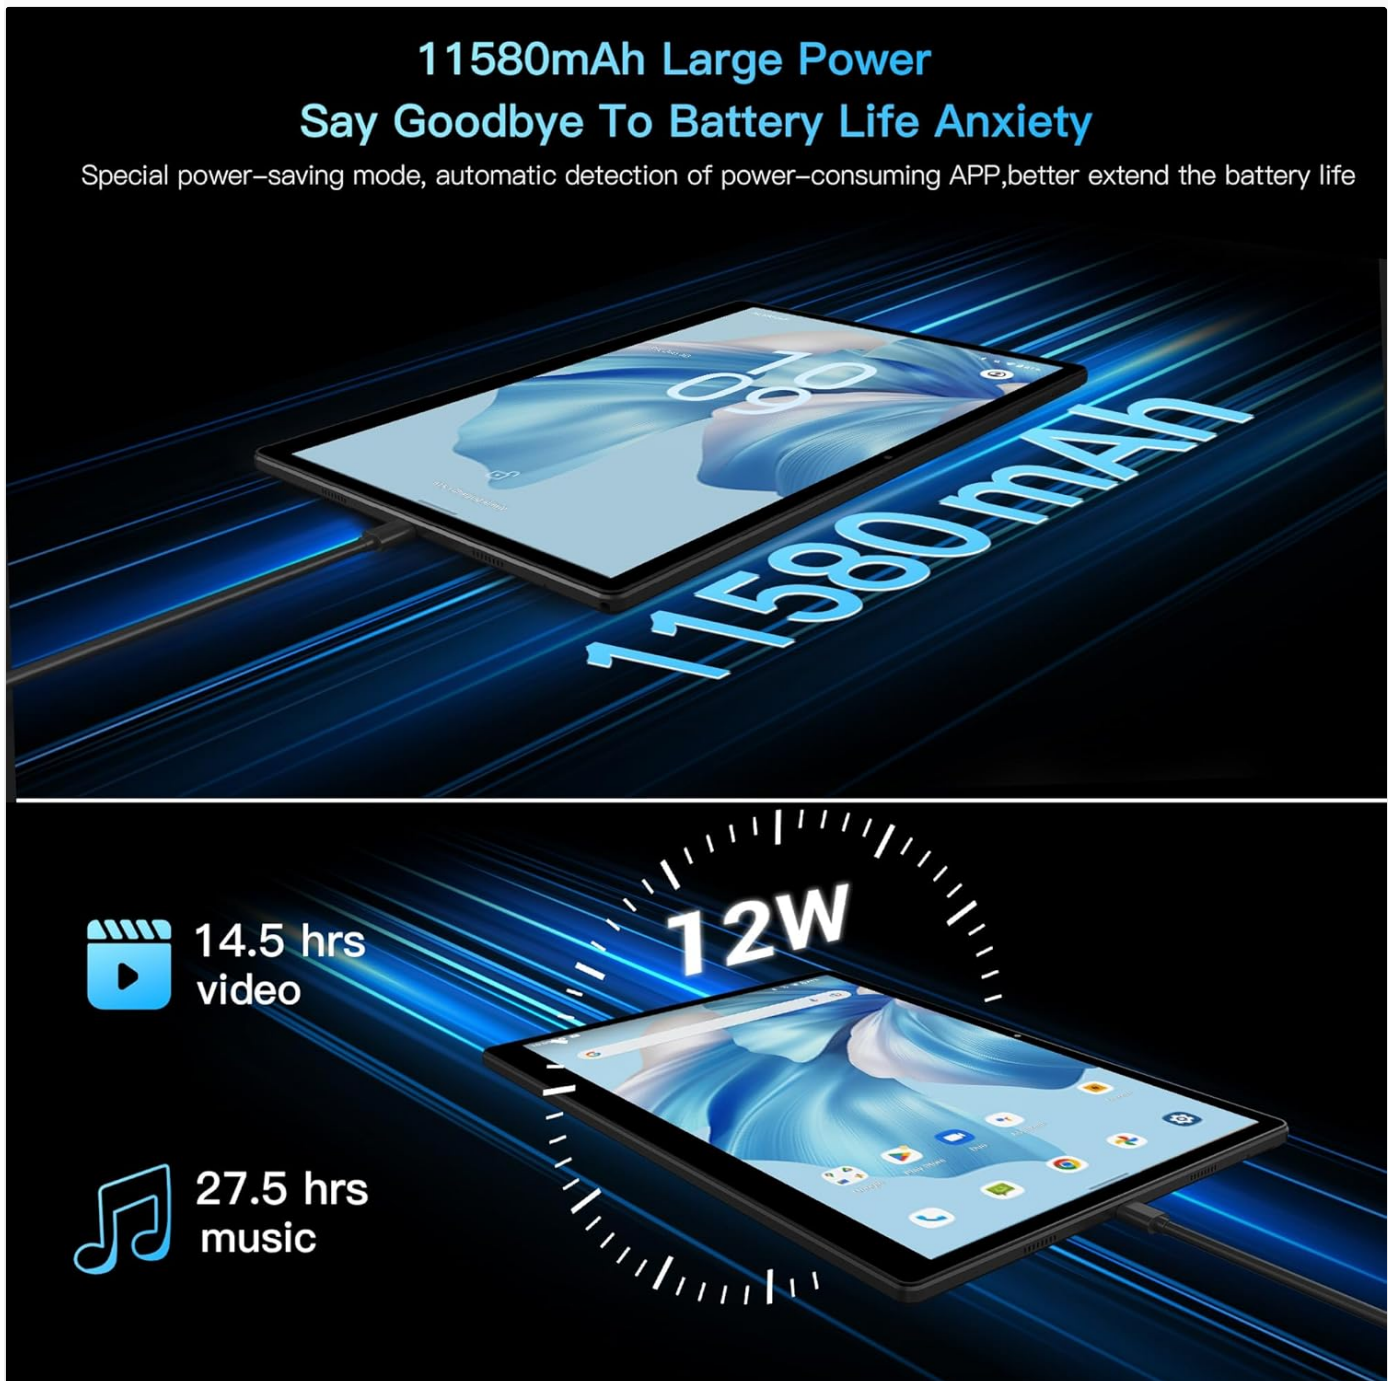

Before first use, fully charge your tablet. Connect the USB charging cable to the tablet's USB port and the power adapter, then plug the adapter into a power outlet. The tablet supports 12W fast charging.

Image 4.1: Illustration of the FASTWD L361 Tablet being charged, highlighting its 11580mAh battery and 12W fast charging capability.

4.2 Powering On/Off

- **To Power On:** Press and hold the Power button until the FASTWD logo appears.
- **To Power Off:** Press and hold the Power button, then select "Power off" from the options on the screen.
- **To Restart:** Press and hold the Power button, then select "Restart" from the options.

4.3 Initial Configuration

Upon first power-on, follow the on-screen prompts to set up your tablet:

1. Select your preferred language.
2. Connect to a Wi-Fi network.
3. Sign in with your Google account or create a new one.