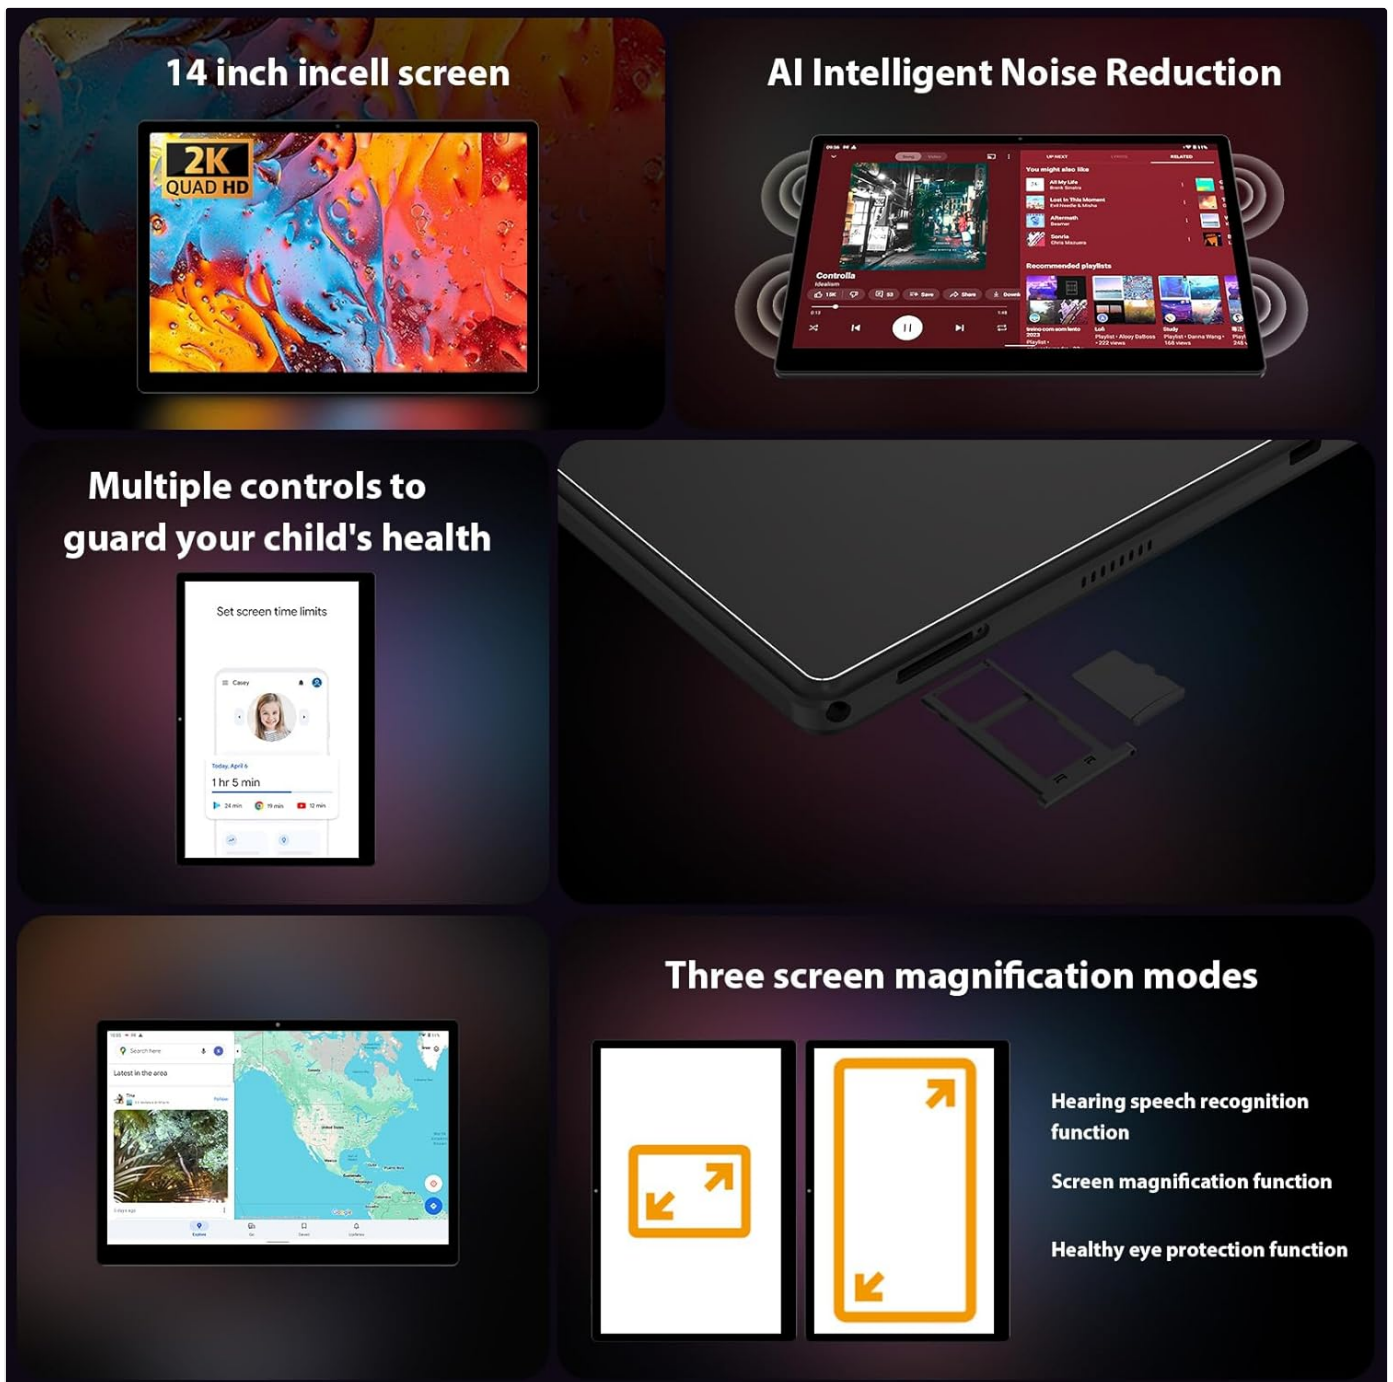

# 14 Inch 2K eye-protecting giant screen new arrival

**2K**

**14 Inch  
2K Full screen**

**2000\*1200  
incell FHD**

**93%**

**93% high  
screen-to-body ratio**

**Rheinland TÜV  
certification**

Image 3.1: Front and back view of the FASTWD L361 Tablet, showcasing its sleek design and camera placement.

Image 3.2: Side view of the FASTWD L361 Tablet, highlighting the USB port, power button, volume controls, and the SIM/MicroSD card slot.