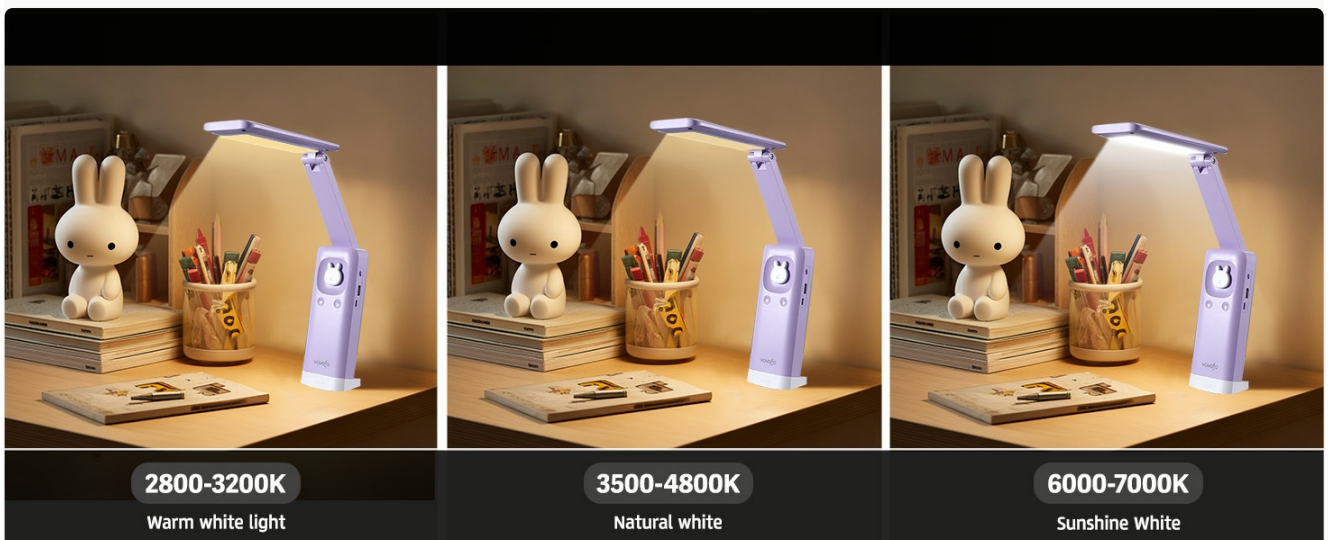

# EYE CARING & FLICKER-FREE LED LAMP

Long Touch to Choose Whatever Brightness

Image: Illustration of the lamp's eye-caring, flicker-free LED light and various brightness levels from 20% to 100%.

# Foldable, Portable, Adorable Long

Touch to select three color temperatures

Image: The lamp's dimensions (14.96in height, 2.44in width) and its compact, foldable nature, showing it fitting into a bag.

Image: Visual representation of the three color temperature modes: Warm White (2800-3200K), Natural White (3500-4800K), and Sunshine White (6000-7000K).