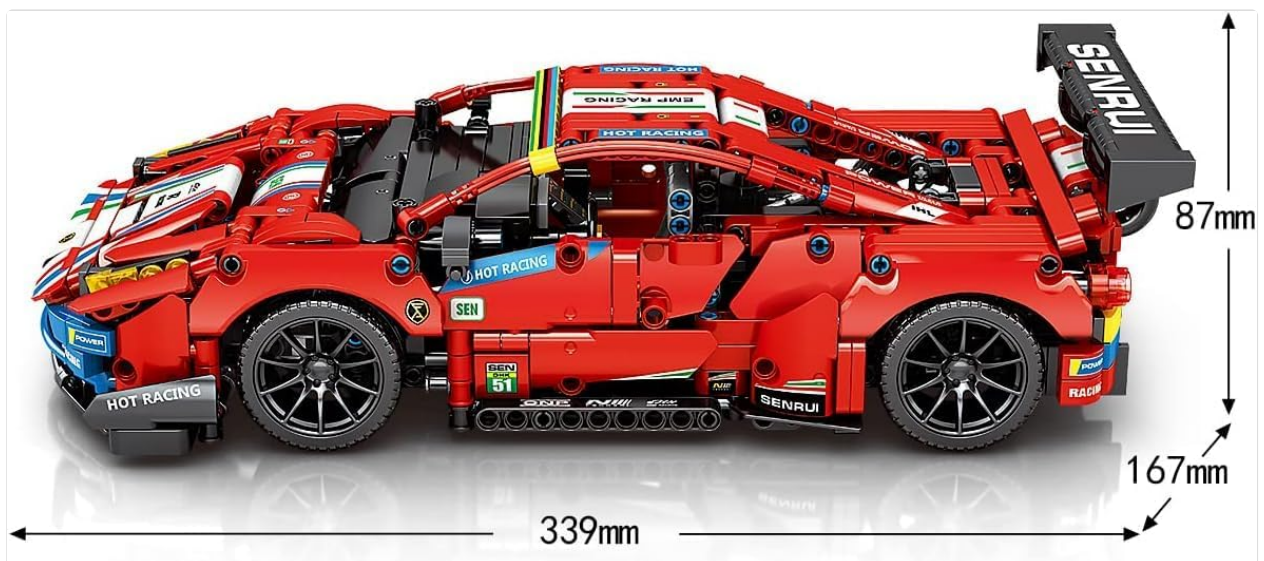

## 8. SPECIFICATIONS

Detailed specifications for the Sembo Block 701950 Ferrari 488 Super Sports Car building kit:

Feature	Detail
Model Number	701950
Brand	Sembo Block
Model Name	Ferrari 488 Super Sports Car
Scale	1:14
Number of Pieces	1206
Material	Plastic
Color	Red
Assembled Dimensions (L x W x H)	Approximately 34 cm x 16.7 cm x 9 cm
Recommended Age	14 years and up
Assembly Required	Yes
Batteries Required	No
Educational Objectives	Creative Thinking, Problem Solving Skill

Figure 8.1: Side profile of the assembled model.