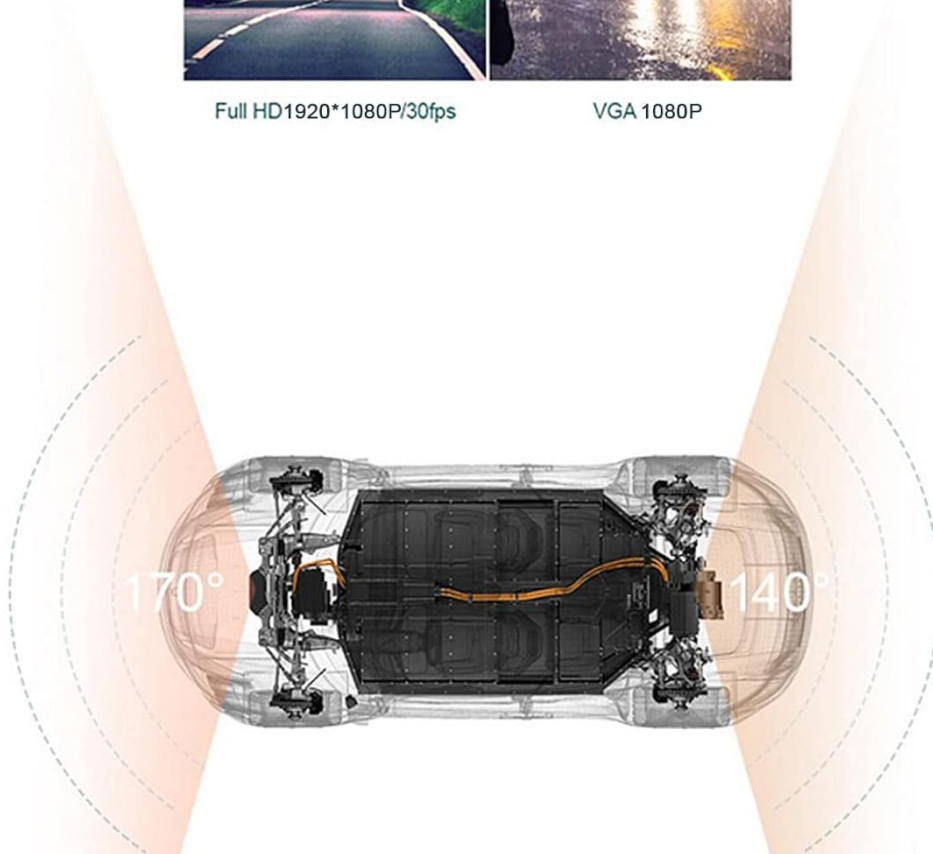

- **Advanced Image Sensor:** Captures videos at 1920 x 1080 HD resolution.
- **170° Wide Viewing Angle:** Provides a broad perspective to record more details.
- **Anti-Vibration OSD:** Features a powerful protection function against vibrations.
- **Real-Time Video Display:** Built-in recorder allows instant video viewing.
- **Storage:** Supports external storage up to 32GB (Micro SD card, not included).
- **Material:** Made from lightweight and portable ABS plastic.

Image: Front view of the Astibym Full HD 1080P Car DVR Camera, showing the display screen and controls, attached to a suction cup mount.

170° wide viewing angle, support for loop video recording.

Full HD 1920*1080P/30fps

VGA 1080P

Image: Diagram illustrating the 170° wide viewing angle of the dash cam, capturing a broad field of view.

Image: Close-up view of the dash cam's lens, highlighting its $F=2.0/f=3.2\text{mm}$ aperture for optimal light capture.