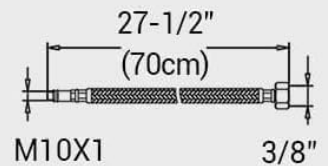

Figure 3: The faucet features a solid bar construction for enhanced stability and longevity.

APPASO OPTIMUM SIZE

Single Hole
2-Hole 3-Hole
4-Hole

Mounting hole size:
1-1/4~1-2/5" (3.2~3.5cm)

The maximum thickness
of counter-top: 1-3/5"(4cm)

3/8" Standard pipe
connection

Supply hose size

Figure 4: The 5-layer enhanced structure provides anti-fingerprint and easy-to-clean properties.

Flexible Pull-Down Technology

PULL DOWN TECHNOLOGY

**Reach all the areas
of your sink**

PRODUCT DIMENSIONS

APPASO

Figure 6: Detailed dimensions of the APPASO Kitchen Faucet and included soap dispenser.

- **Product Dimensions:** 3"D x 13"W x 17"H
- **Spout Height:** 4.7 Inches
- **Spout Reach:** 8.2 Inches
- **Hose Length:** 9 Inches
- **Item Weight:** 5.34 pounds