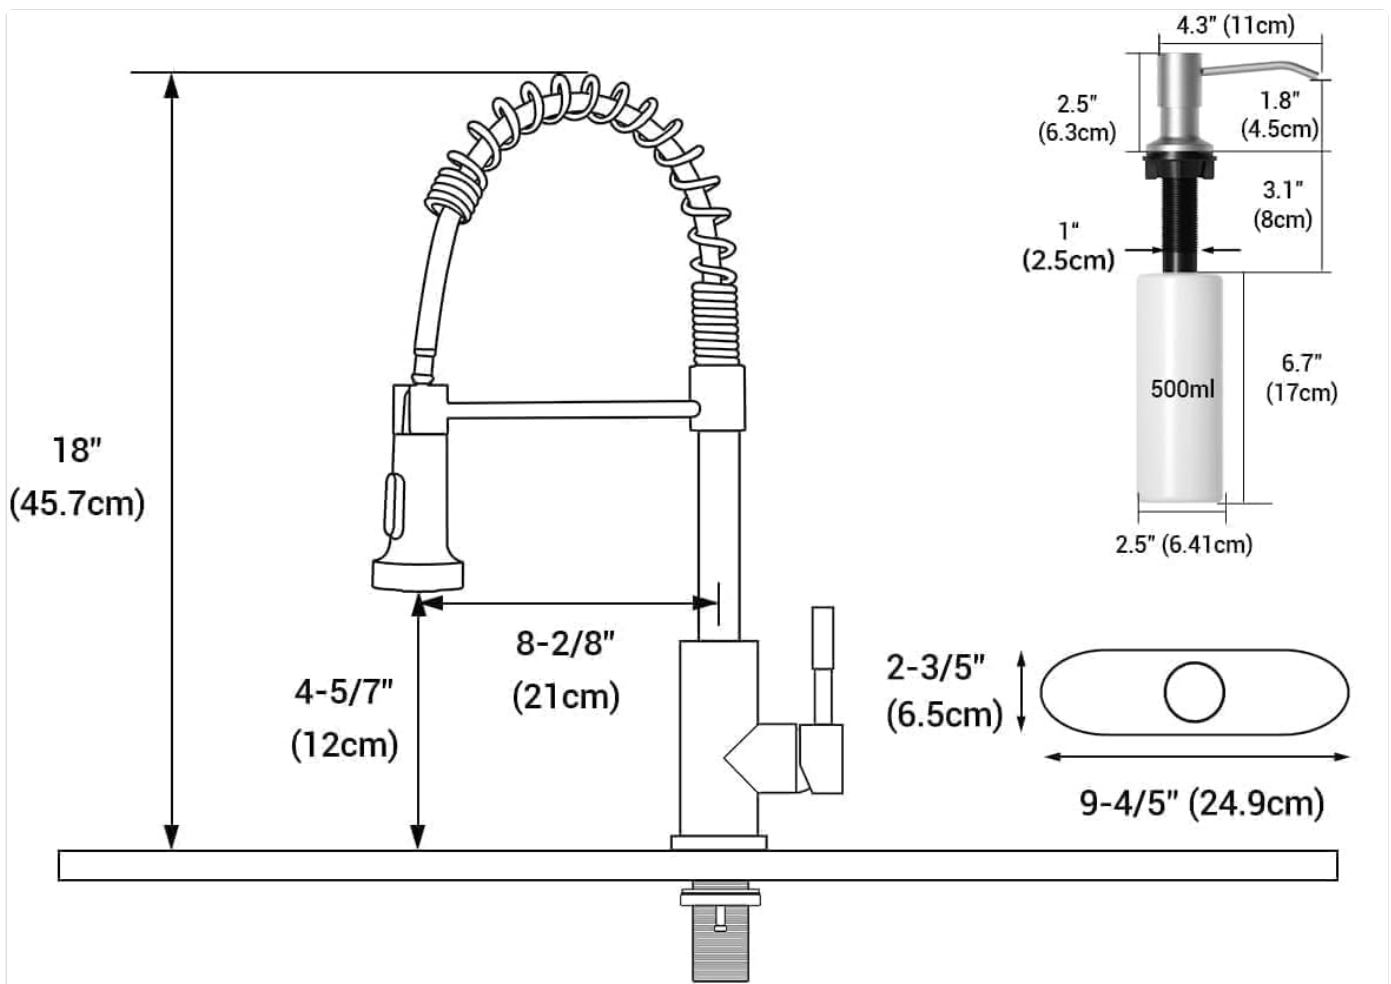

Figure 3: The faucet features a solid bar construction for enhanced stability and longevity.

APPASO OPTIMUM SIZE

Single Hole
2-Hole 3-Hole
4-Hole

Mounting hole size:
1-1/4~1-2/5" (3.2~3.5cm)

The maximum thickness
of counter-top: 1-3/5"(4cm)

3/8" Standard pipe
connection

Supply hose size

Figure 4: The 5-layer enhanced structure provides anti-fingerprint and easy-to-clean properties.

Flexible Pull-Down Technology

PULL DOWN TECHNOLOGY

**Reach all the areas
of your sink**

PRODUCT DIMENSIONS

APPASO

Figure 6: Detailed dimensions of the APPASO Kitchen Faucet and included soap dispenser.

- **Product Dimensions:** 3"D x 13"W x 17"H
- **Spout Height:** 4.7 Inches
- **Spout Reach:** 8.2 Inches
- **Hose Length:** 9 Inches
- **Item Weight:** 5.34 pounds