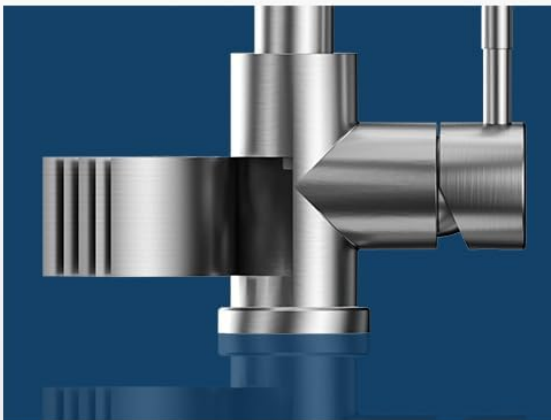

included, no plumbers needed.

- **Premium Finish:** 5-Layer Brushed finish resists fingerprints, rust, and corrosion.

Quality Materials

HIGH-PURITY **SUS304** STAINLESS STEEL HEALTHY-FIRST