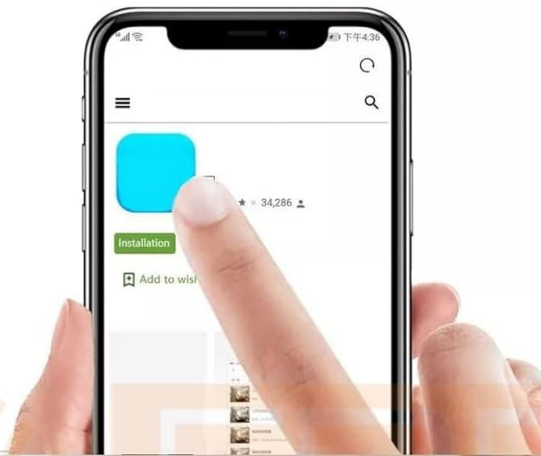

Easy to set up

1 Download iWFCAM App