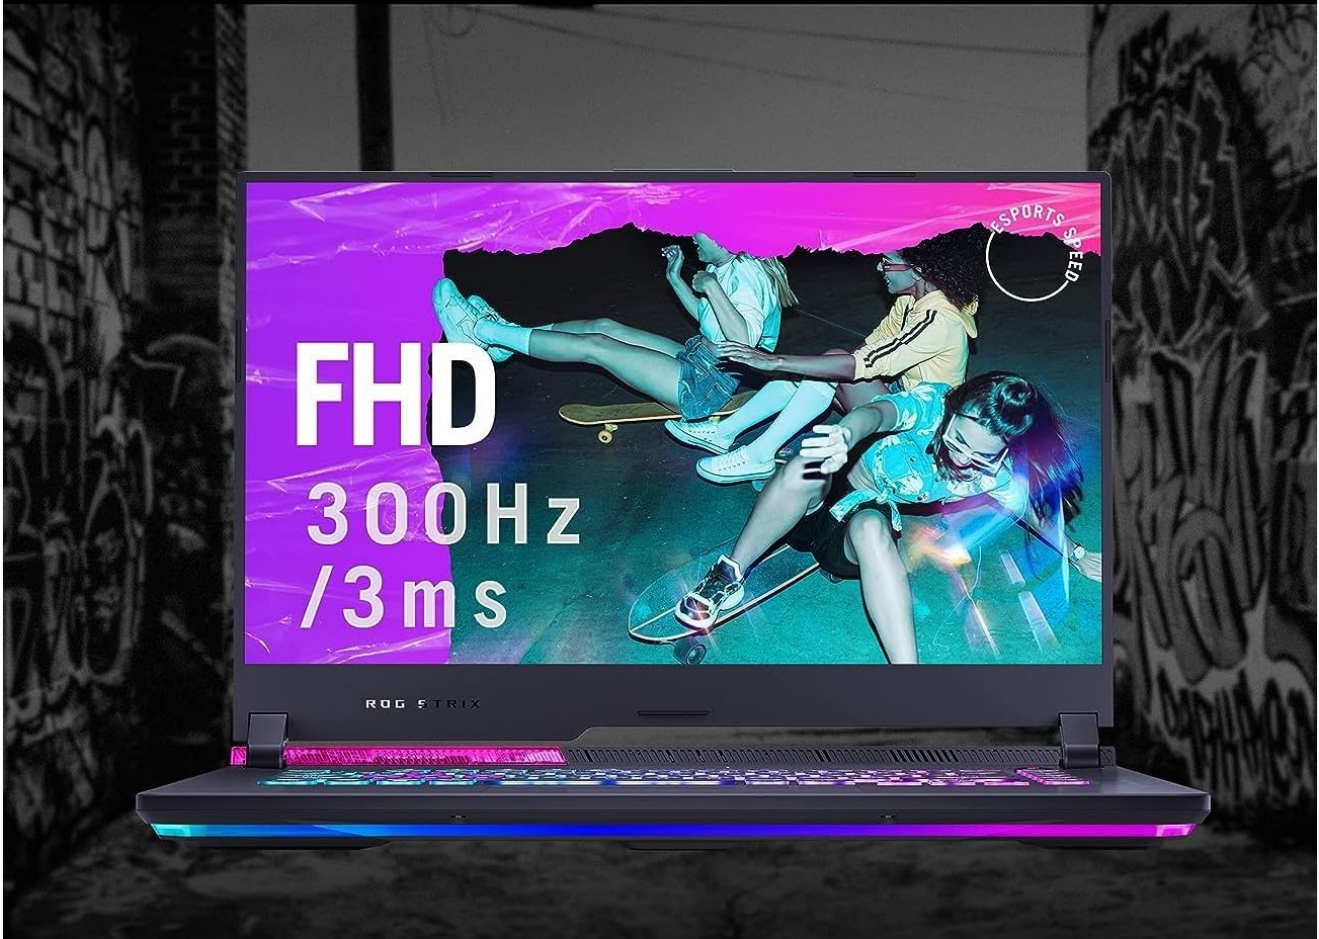

COMPETITION HERTZ

FHD
300Hz/3ms

Dolby
VISION

Figure 4.1: The ASUS ROG Strix G15 display showcasing a dynamic gaming scene. This image illustrates the high-refresh-rate display capabilities common to the ROG Strix series.