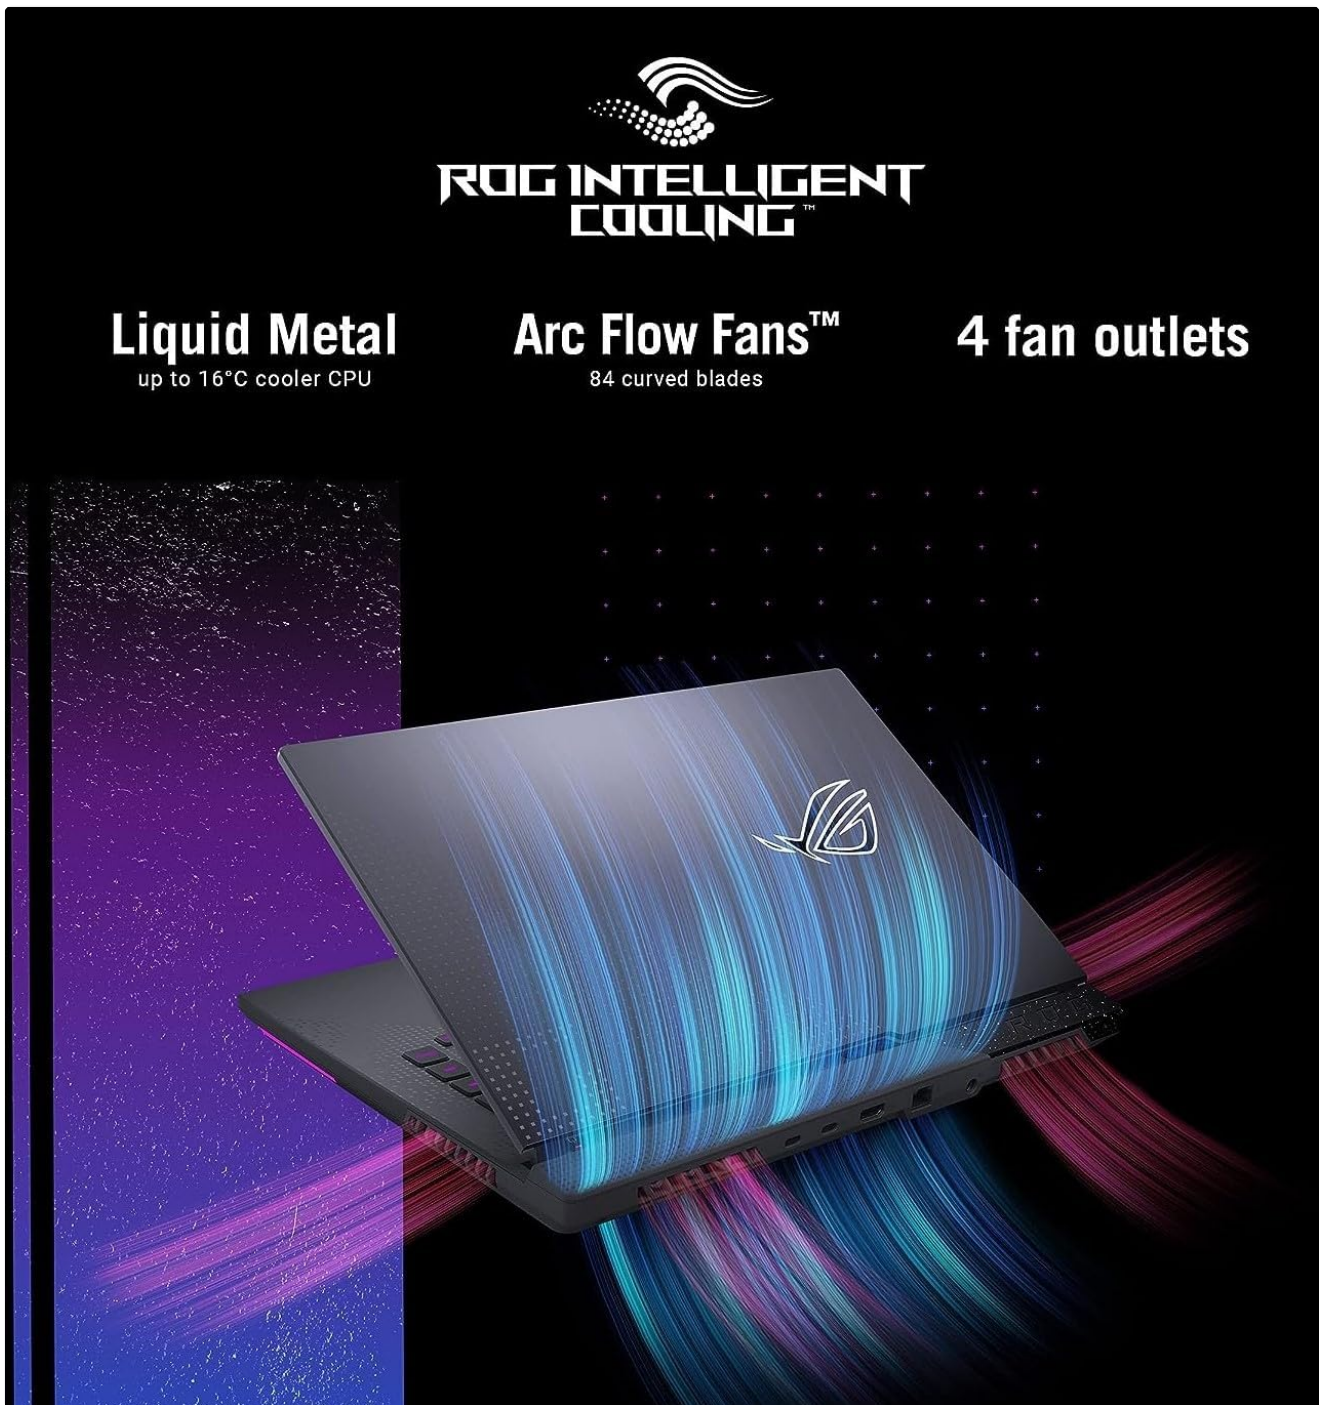

efficient heat dissipation.

Figure 5.1: Diagram illustrating the ROG Intelligent Cooling system of the ASUS ROG Strix G15. It highlights the use of liquid metal thermal compound, Arc Flow Fans with 84 curved blades, and four fan outlets for efficient heat dissipation.