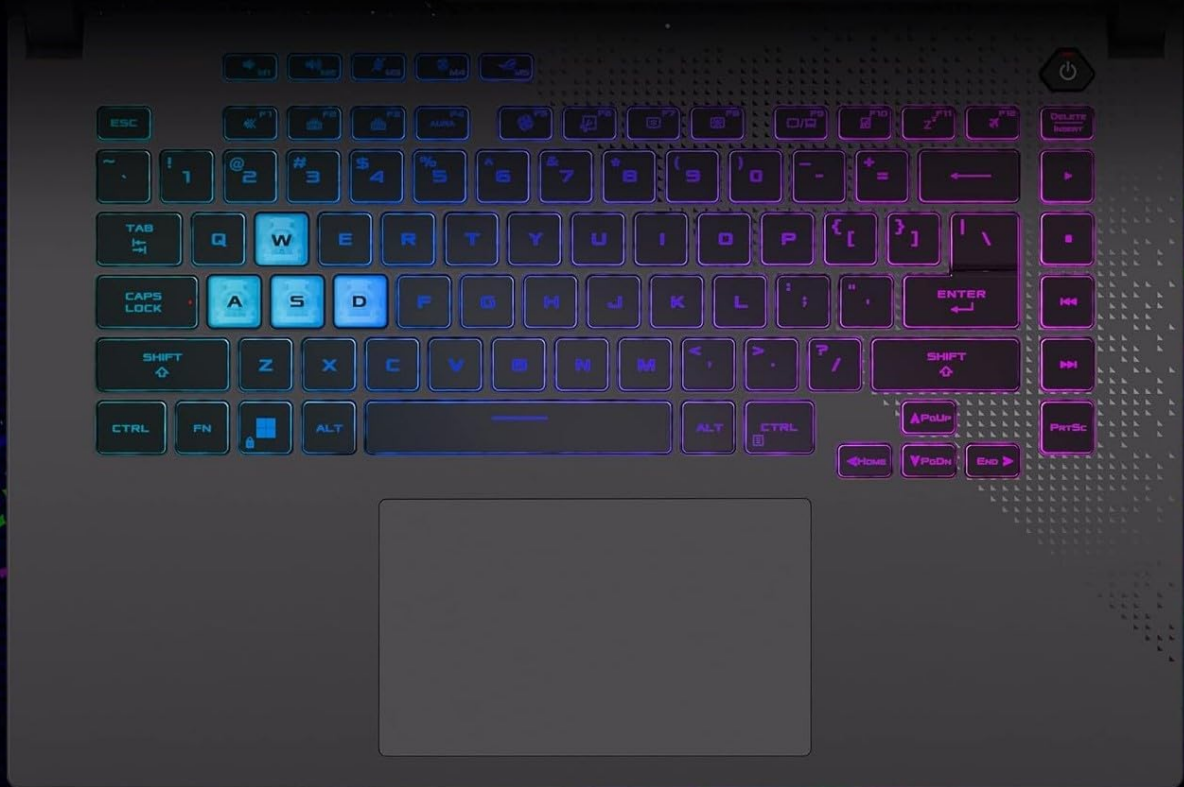

LIGHT 'EM UP

Aura Sync
Technology

Per-Key
RGB

Figure 5.2: Close-up top-down view of the ASUS ROG Strix G15's keyboard, showcasing the "Aura Sync" technology and "Per-Key RGB" lighting. The keys are illuminated with a gradient of colors.