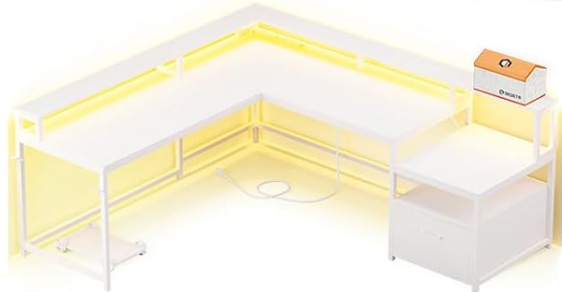

## 1. PRODUCT OVERVIEW

---

The SEDETA White L Shaped Gaming Desk is a versatile and spacious furniture piece designed for home office and gaming environments. It offers convertible configurations, ample storage, integrated power solutions, and smart LED lighting to enhance your workspace.

This desk can be configured as a 67-inch corner desk or a 98.4-inch two-person desk, providing flexibility for various room layouts and user needs. It includes a file drawer, printer cabinet, and two-tier storage shelves for efficient organization.

Image: The SEDETA L-shaped desk in a white finish, illuminated by yellow LED lights, showcasing its spacious design with multiple monitors and storage solutions.

### 4.1 Convertible Configurations

The SEDETA L Shaped Gaming Desk offers multiple configuration options to suit your space and needs:

- **L-Shaped Corner Desk:** Ideal for maximizing corner space, providing ample surface area for multiple monitors and accessories.
- **Two-Person Desk:** Can be extended to a 98.4-inch straight desk, allowing two individuals to work or study side-by-side without interference.