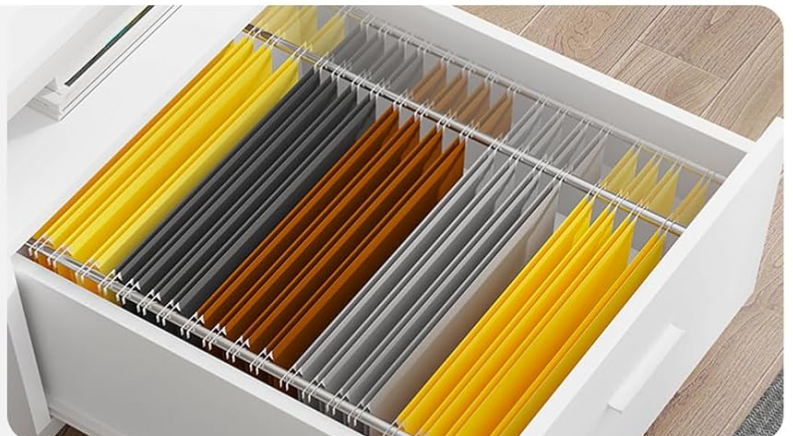

### 4.1 Convertible Configurations

The SEDETA L Shaped Gaming Desk offers multiple configuration options to suit your space and needs:

- **L-Shaped Corner Desk:** Ideal for maximizing corner space, providing ample surface area for multiple monitors and accessories.
- **Two-Person Desk:** Can be extended to a 98.4-inch straight desk, allowing two individuals to work or study side-by-side without interference.

Multifunctional Use ①

Storage Cabinet

Multifunctional Use ②

Legal Size

Multifunctional Use ③

Letter / A4 Size

Image: Visual representation of the four possible reversible configurations for the desk, including L-shape and straight two-person setups.

## 4.2 Step-by-Step Assembly Video

For a visual guide, please refer to the official installation video provided by the seller:

Your browser does not support the video tag.

Video: Official SEDETA L Shaped Desk Installation video, demonstrating the step-by-step assembly process.