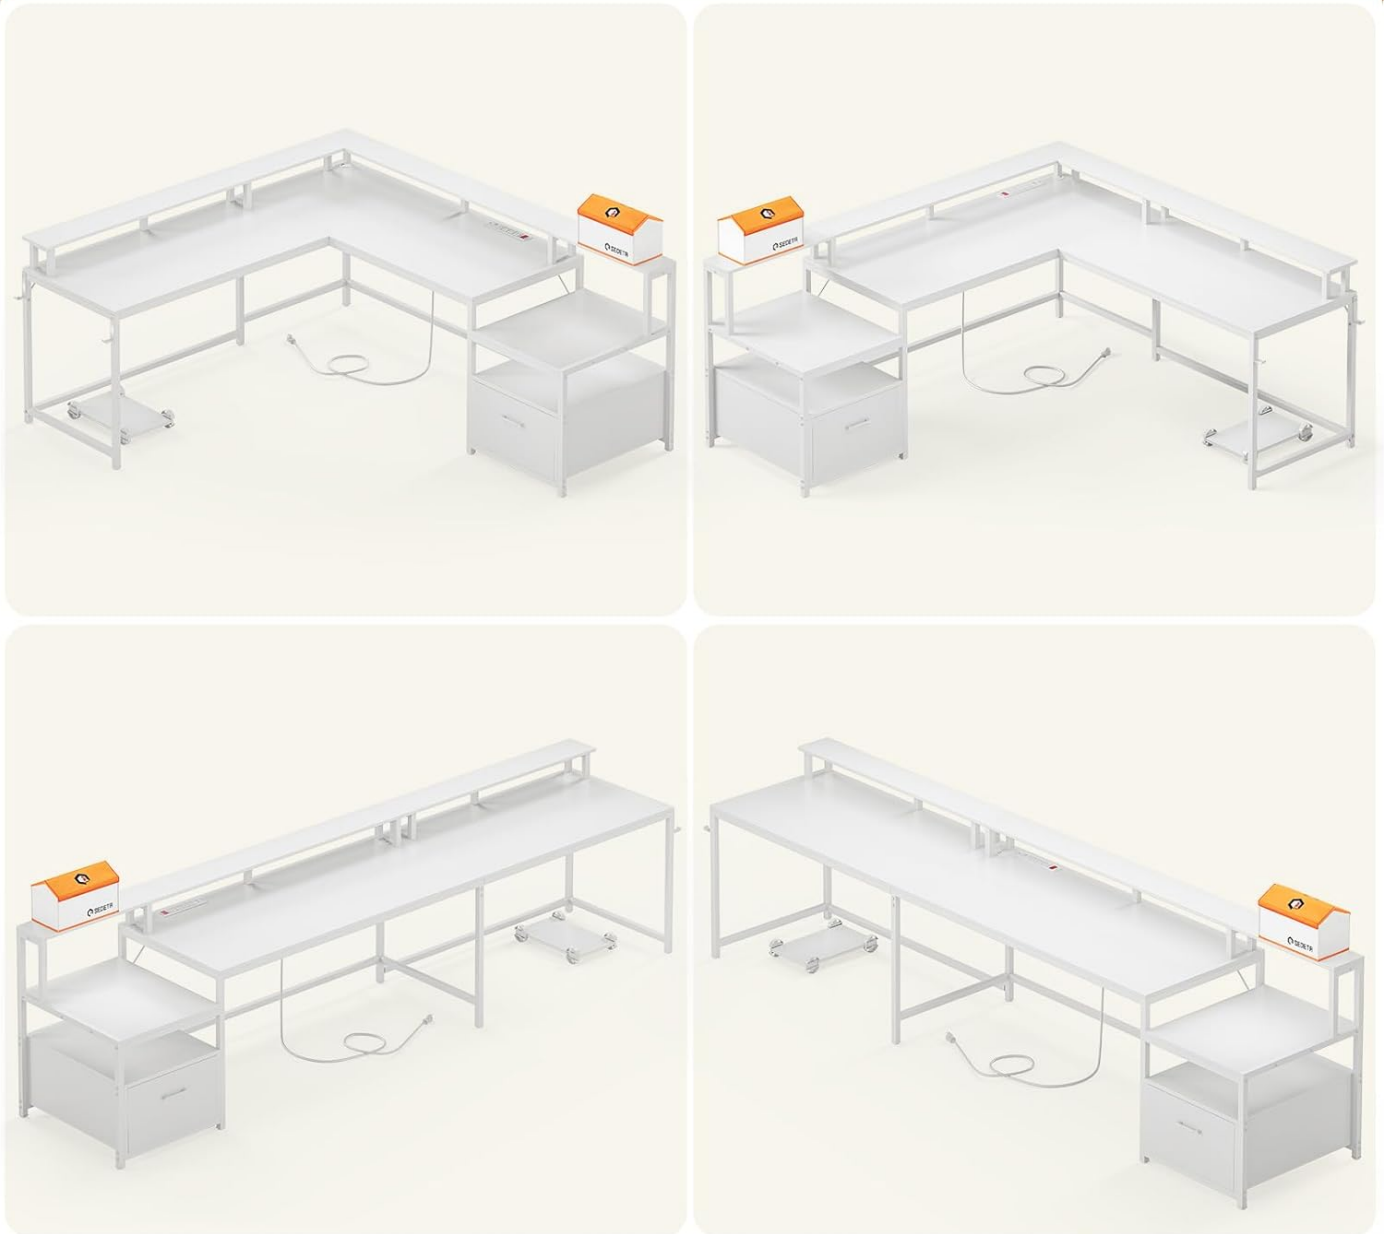

This desk can be configured as a 67-inch corner desk or a 98.4-inch two-person desk, providing flexibility for various room layouts and user needs. It includes a file drawer, printer cabinet, and two-tier storage shelves for efficient organization.

# REVERSIBLE COMPUTER DESK

Image: Detailed diagram illustrating the dimensions and various components for both the L-shaped and two-person desk configurations.

### 4.1 Convertible Configurations

The SEDETA L Shaped Gaming Desk offers multiple configuration options to suit your space and needs:

- **L-Shaped Corner Desk:** Ideal for maximizing corner space, providing ample surface area for multiple monitors and accessories.
- **Two-Person Desk:** Can be extended to a 98.4-inch straight desk, allowing two individuals to work or study side-by-side without interference.