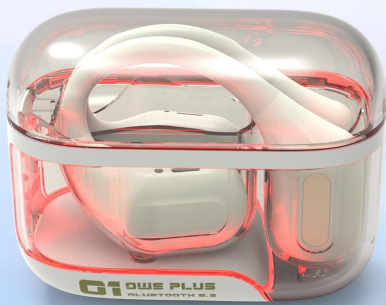

AMAFACE C01

AMAFACE C01 Wireless Bluetooth Headphones User Manual

Model: C01

1. INTRODUCTION

Thank you for choosing the AMAFACE C01 Wireless Bluetooth Headphones. These open-ear sports earbuds are designed for comfort, durability, and high-quality audio, featuring Bluetooth 5.3 connectivity, IPX7 waterproofing, and up to 24 hours of total playtime. This manual provides detailed instructions to help you get the most out of your new headphones.

The AMAFACE C01 Wireless Bluetooth Headphones and their transparent charging case.

2. PRODUCT OVERVIEW

Key Features:

- **Powerful Stereo Sound:** Equipped with large 10mm speakers for clear highs and deep bass.
- **Advanced Bluetooth 5.3:** Ensures faster transfer speeds and a stable connection.
- **24 Hours of Long Playback Time:** Up to 5 hours on a single charge, plus 20 hours from the charging case.
- **Comfortable Design & IPX7 Waterproof:** Ergonomically designed ear hooks for a snug fit, protected against sweat and splashes.
- **Open Comfort Design:** Allows you to hear surrounding sounds for safety, especially outdoors.

Ergonomic Design for Sports

Earhook

HD Voice

The ergonomic design ensures a comfortable and secure fit for sports and active use.

25H Long Battery Life

Enjoy extended listening with up to 25 hours of total battery life, including the charging case.

Deep and Powerful Bass

Experience immersive audio with deep and powerful bass for your music and podcasts.

Built-in various cool lights

5 types of
Light switching

Battery for
Earbuds

The charging case features built-in lights, indicating charging status and adding a visual flair.