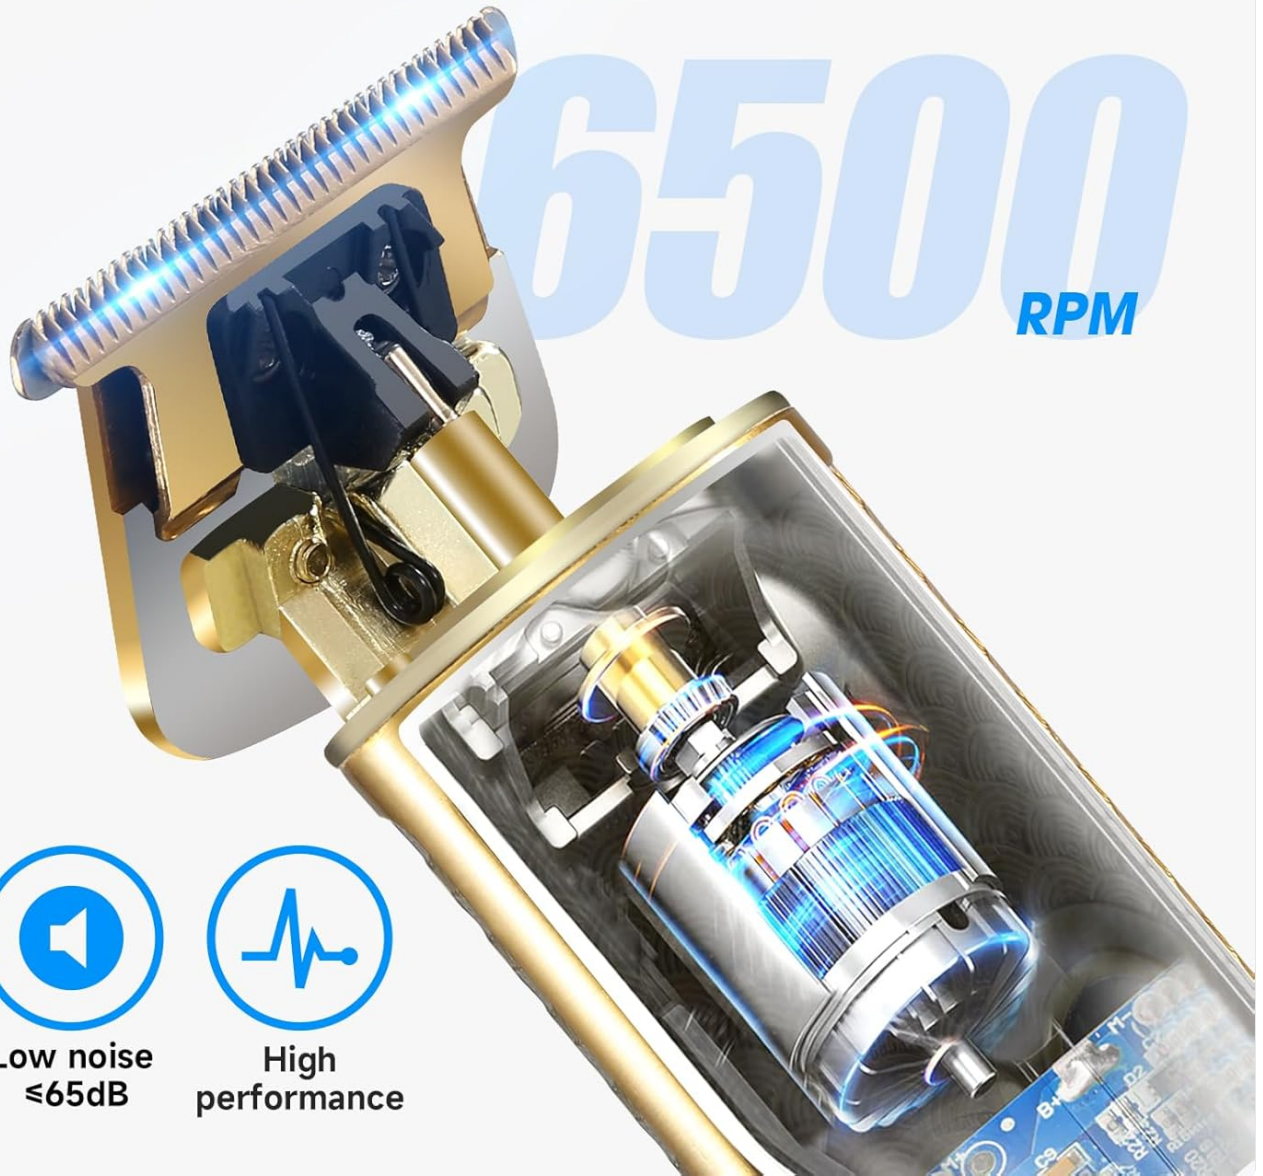

POWERFUL MOTOR WITH HIGHROTATING SPEED

Image: The Solati trimmer with its four interchangeable guide combs (1mm, 2mm, 4mm, 6mm) displayed, indicating their use for different hair lengths and types.

OPERATING INSTRUCTIONS