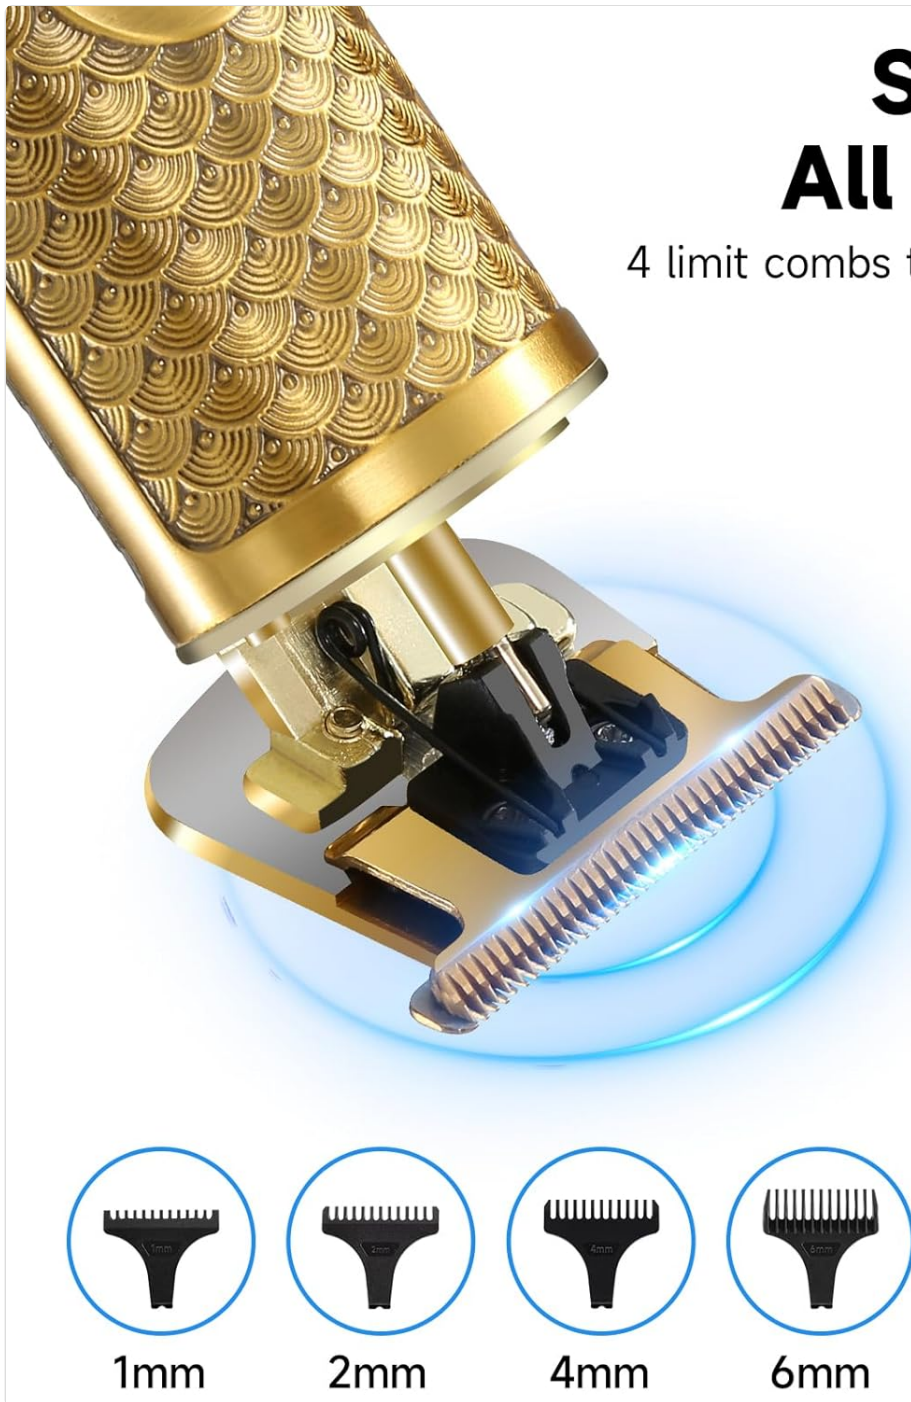

Whole Body Washable

IP-X6

Waterproof

Image: The Solati trimmer's blade and the four limit combs (1mm, 2mm, 4mm, 6mm) are shown, emphasizing its suitability for all hair types and various cutting lengths.

MAINTENANCE

Cleaning the Trimmer

The Solati trimmer is IP-X6 waterproof, allowing for easy cleaning under running water.

Suitable For All Hair Types

4 limit combs to meet e ifferent length

Image: The Solati trimmer partially submerged in water, illustrating its IP-X6 waterproof capability for easy cleaning.