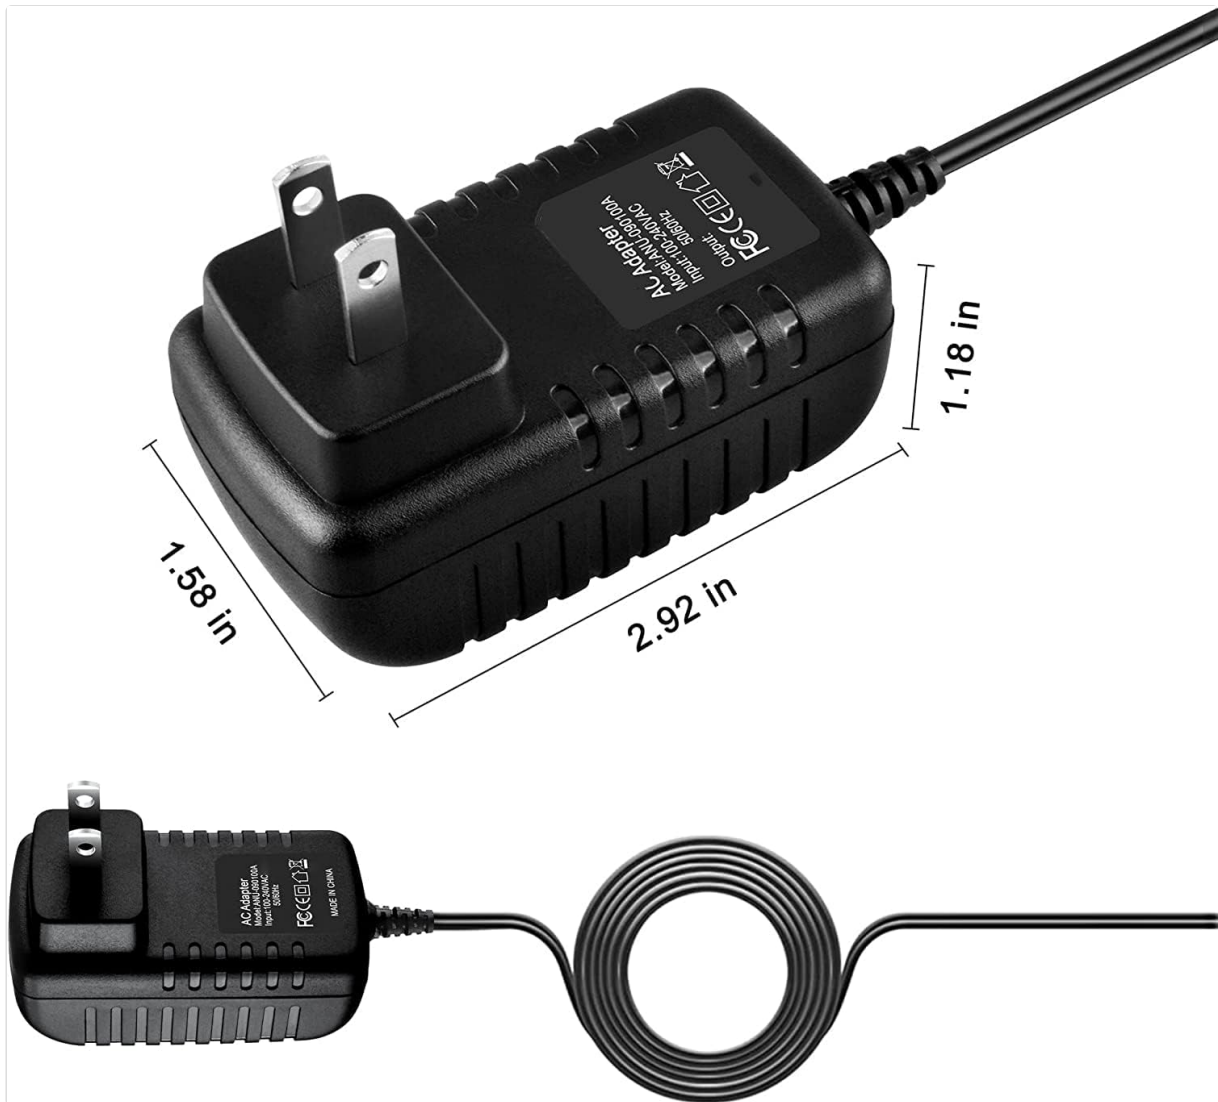

Detailed technical specifications for the GUY-TECH AC Adapter Charger.

Feature	Detail
Brand	GUY-TECH
Model Compatibility	Vintage Shomi 7" Screen Digital Player Model # 070AW01
Input Voltage	100V - 240V AC (Worldwide)
Connectivity Technology	Powerline
Connector Type	Connector (DC Barrel Jack)
Color	Black
Special Feature	Portable, Hand Size
Certifications	CCC, CE, RoHS
Country of Origin	China