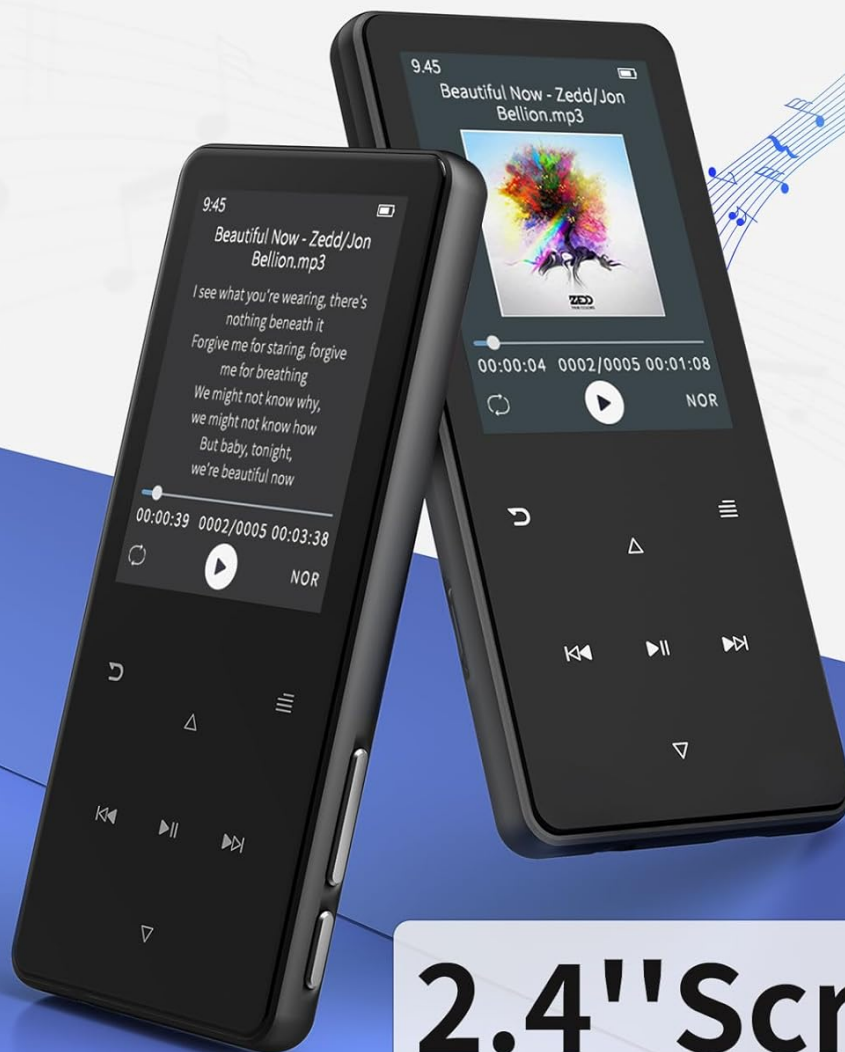

BLUETOOTH 5.3

User wearing white headphones connected via Bluetooth 5.3 to the PINHUI MP3 Player D16, with a music track displayed on the screen.

5.4. Built-in Speaker

If you prefer to listen without headphones, the device includes a built-in speaker. This can be activated or deactivated through the audio settings or by disconnecting headphones.

MP3 Player With Speaker

2.4" Screen

Two PINHUI MP3 Players D16, one displaying music playback with lyrics and the other showing a colorful wallpaper, emphasizing the 2.4-inch screen and built-in speaker.