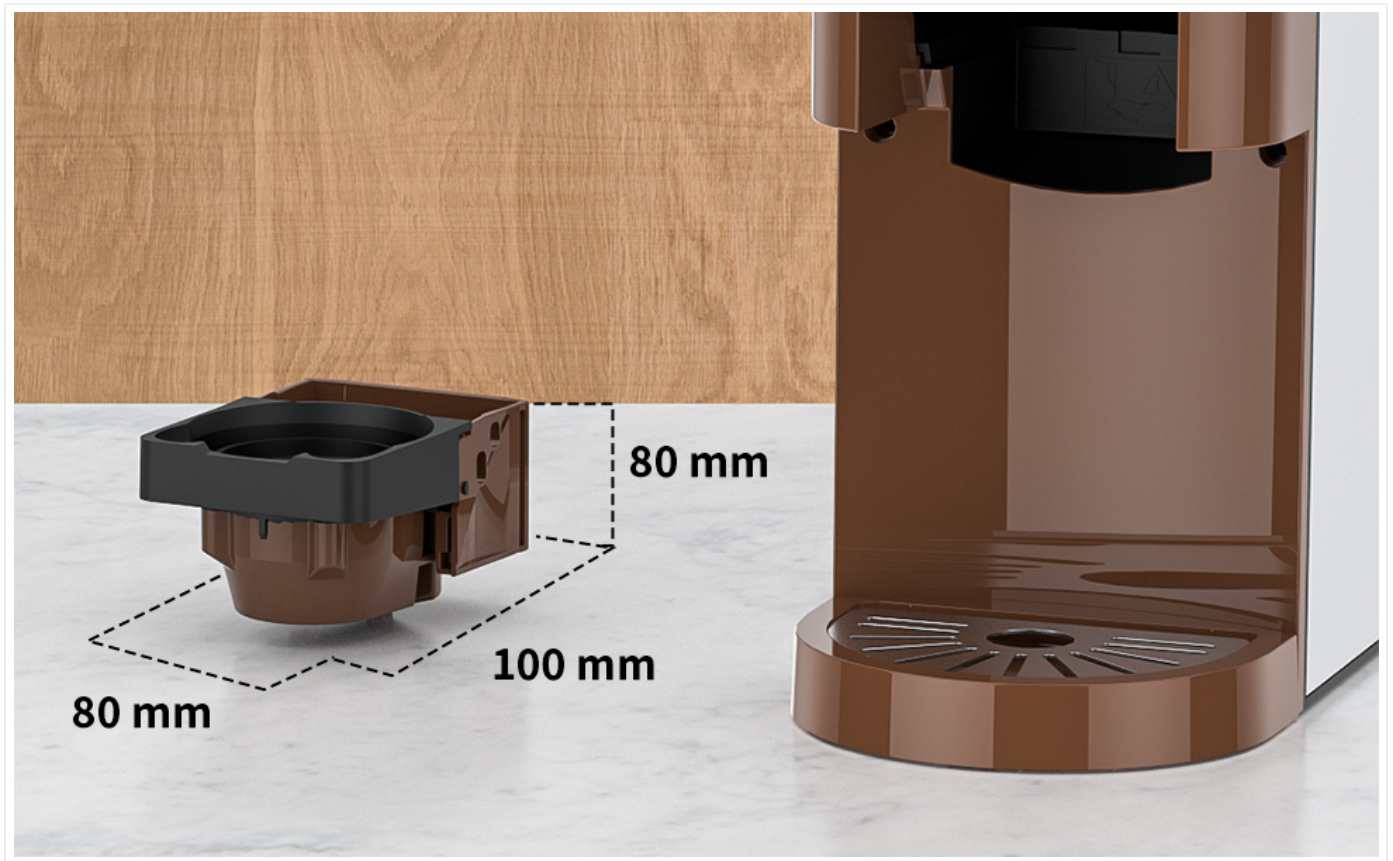

If problems persist, please contact KOTLIE customer support.

7. SPECIFICATIONS

- **Model:** AC-513K/AC-513F
- **Compatible Coffee Pods:** LAVAZZA BLUE capsules
- **Material:** Plastic, Metal
- **Product Dimensions (Depth x Width x Height):** 8 cm x 10 cm x 8 cm (3.15 in x 3.94 in x 3.15 in)
- **Number of Items:** 1
- **Dishwasher Safe:** No
- **Country of Origin:** China
- **UPC:** 768534145504