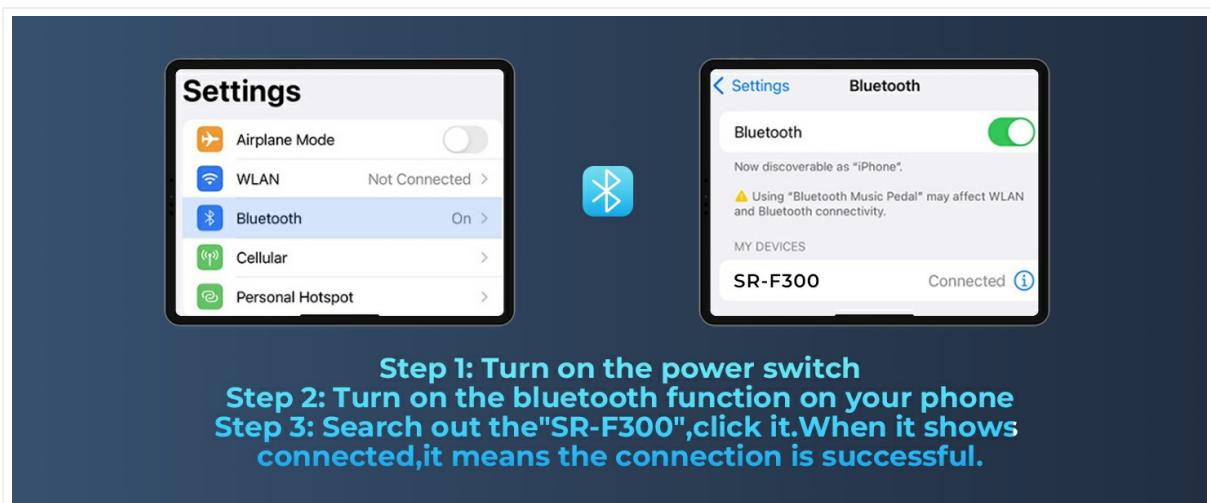

## 2. Bluetooth Connection

1. Turn on the power switch located on the pedal. The LED indicator will begin to flash, indicating it's in pairing mode.
2. On your device (tablet, phone, or computer), enable Bluetooth.
3. Search for available devices and select "SR-F300" (or similar model name) from the list.
4. Once connected, the LED indicator will stop flashing and remain solid.

Image: Visual guide for connecting the pedal via Bluetooth to a tablet, showing the device's Bluetooth settings.