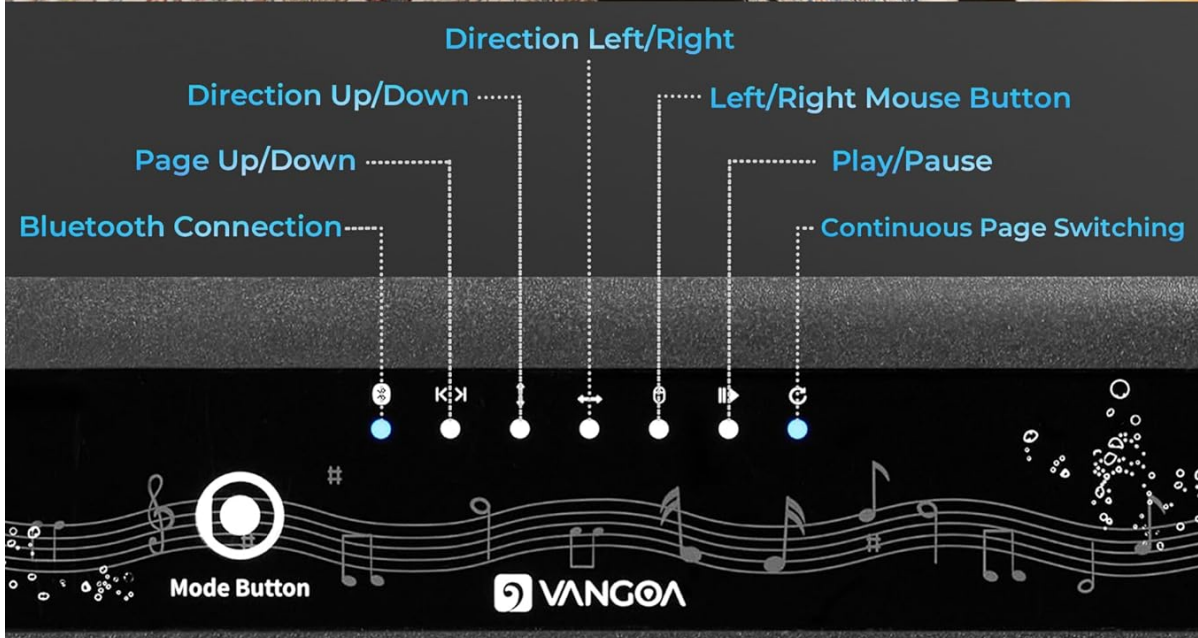

# 5 Page Turning Modes & Repeat Mode

Image: The Vangoa Wireless Page Turner Pedal shown with its charging cable and user manual.

## PRODUCT OVERVIEW

The Vangoa Wireless Page Turner Pedal features a robust design with two foot pedals and a central control panel. It offers multiple operating modes to suit various applications.

### Key Features:

- **Silent and Sensitive Touch:** Ensures quiet operation, ideal for performances.
- **5 Operating Modes & Repeat Function:** Customizable page turning and continuous scroll.
- **60+ Hours Battery Life:** Long-lasting rechargeable battery for extended use.
- **Bluetooth Connection:** Stable wireless connection up to 10 meters (33 feet).
- **Versatile Compatibility:** Works with various music apps and devices (tablets, phones, PCs).
- **Anti-Slip Rubber:** Ensures stability during use on any surface.