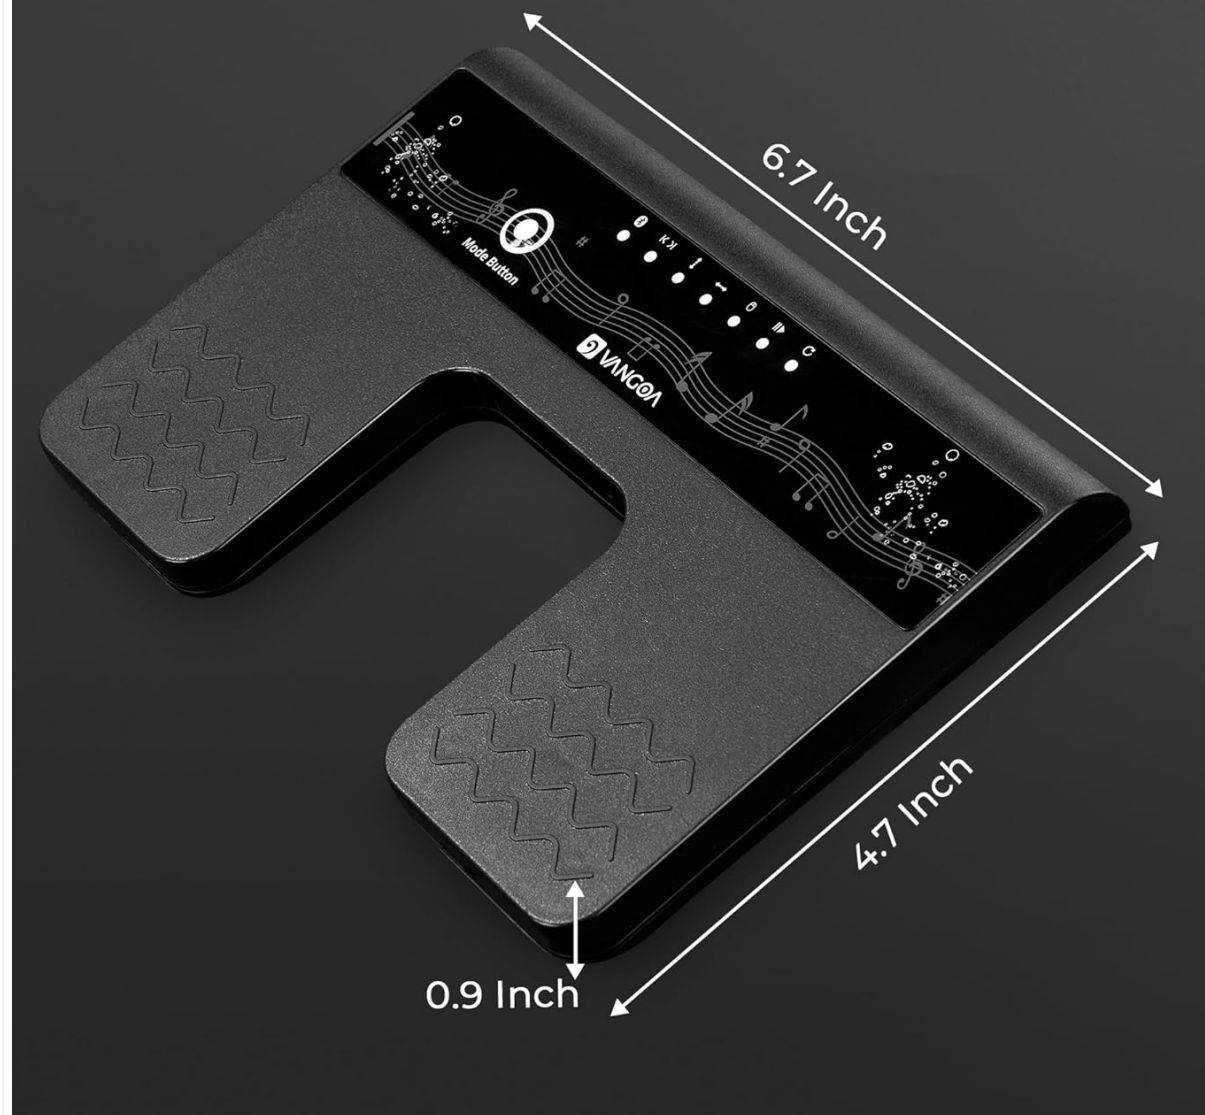

## SPECIFICATIONS

Item Weight	9.6 ounces
Product Dimensions	6.69 x 4.72 x 0.98 inches
Item Model Number	1
Connectivity	Bluetooth, USB (for charging)
Battery Life	60+ hours (per full charge)
Color	Black

# SMALL AND PORTABLE

Net Weight: 343g

Image: The Vangoa pedal displaying its compact dimensions: 6.7 inches length, 4.7 inches width, 0.9 inches height, and 343g net weight.