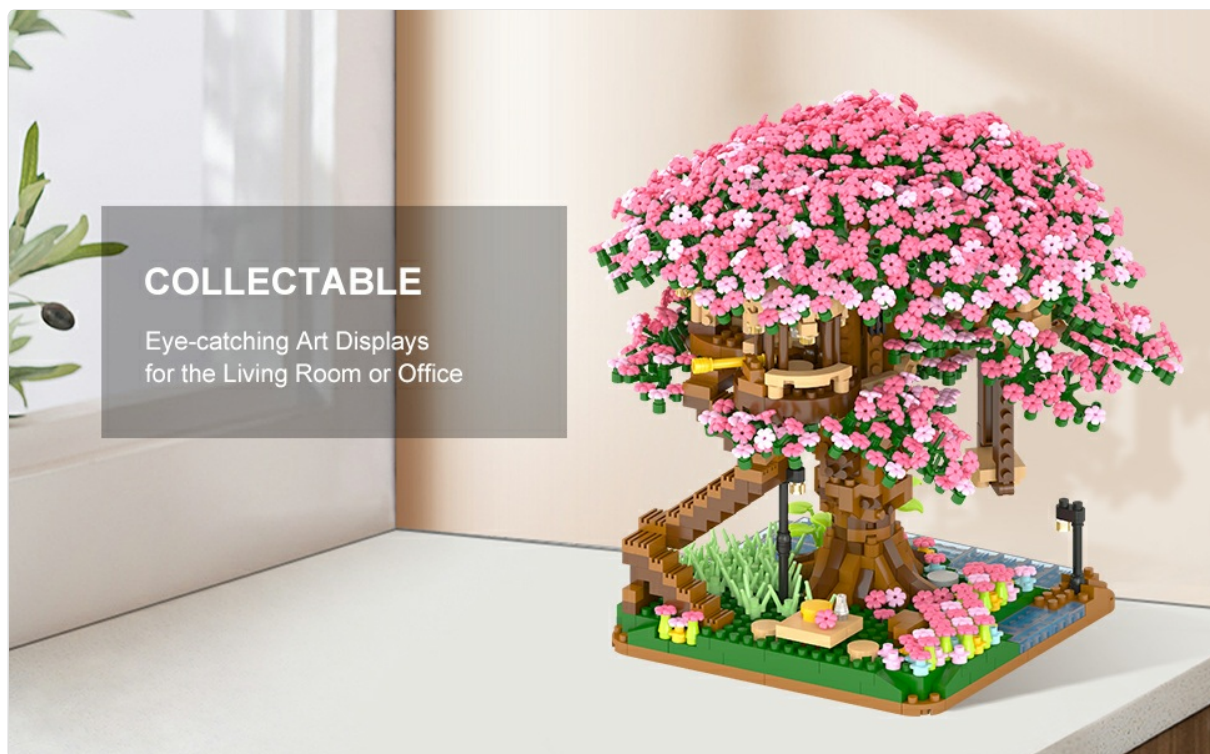

- **Display:** The model is designed for static display. Its intricate details, including the cherry blossom canopy, treehouse huts, stairs, pond, and landscaping, make it a focal point.
- **Imaginative Play:** While primarily a display model, it can also be used for imaginative play by older children, encouraging creativity and storytelling.