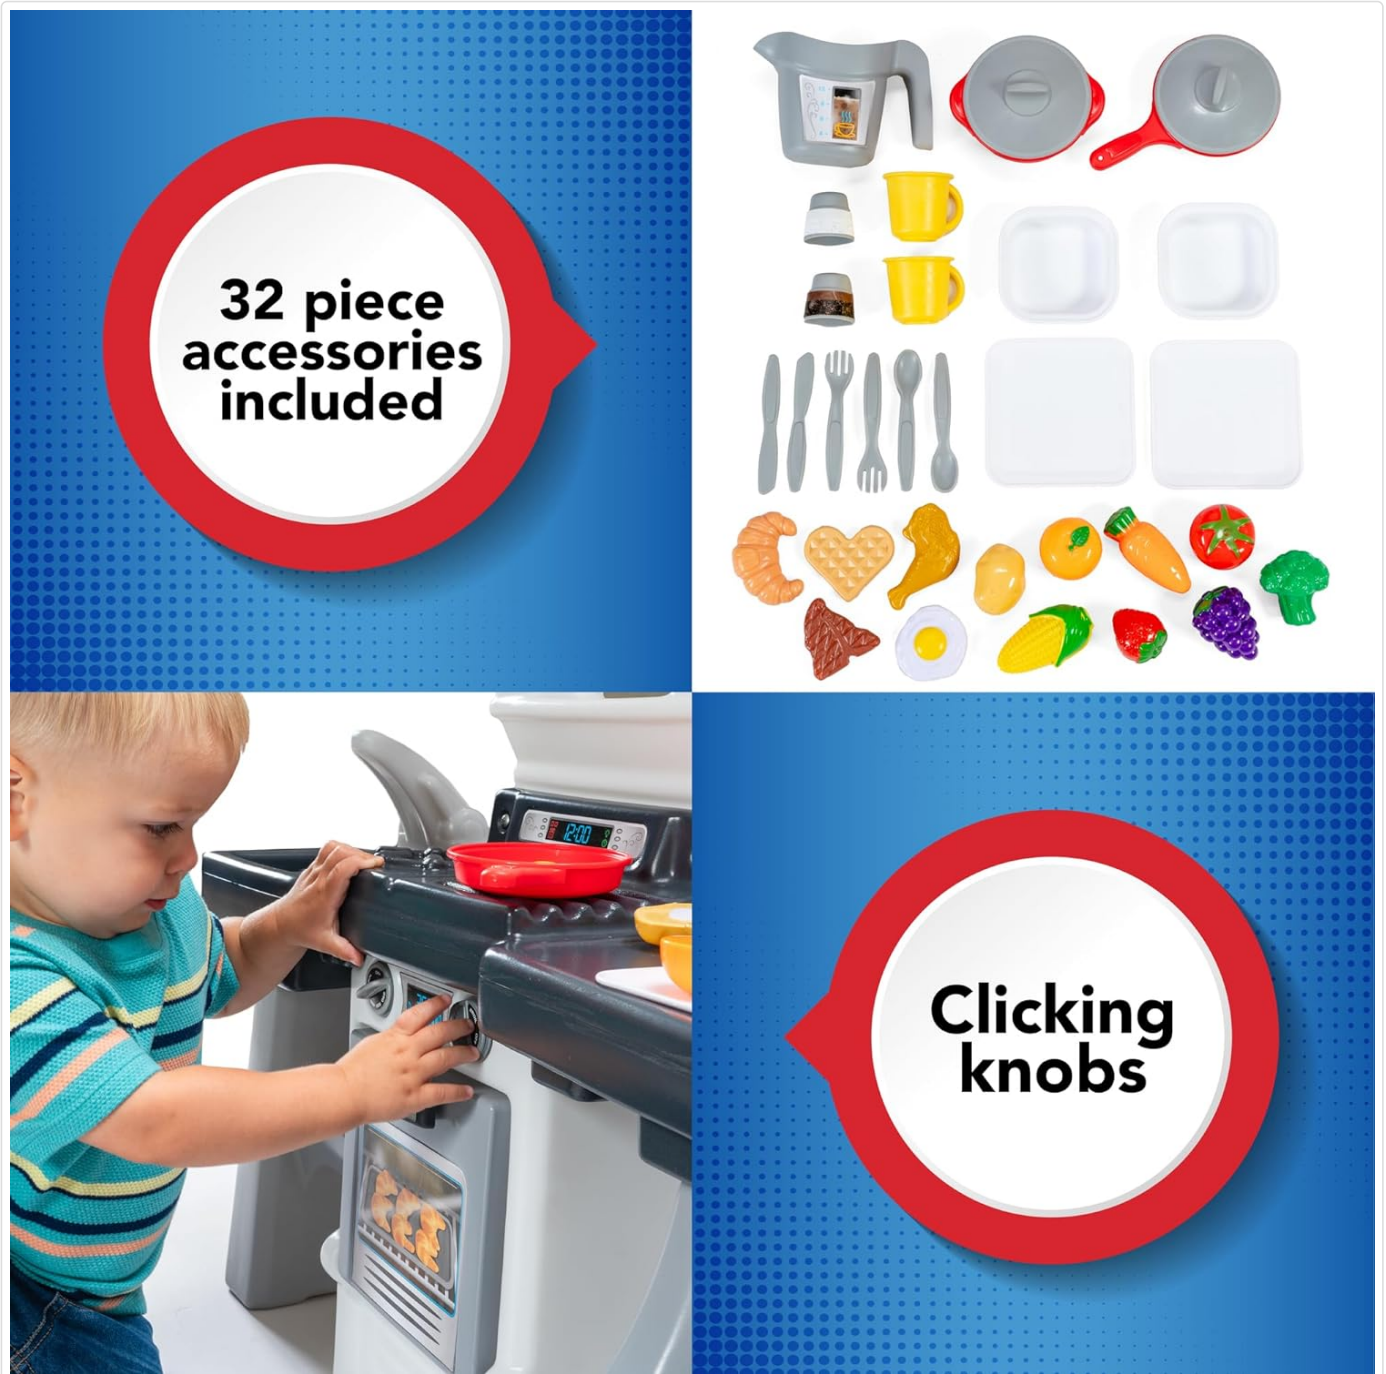

Key Features

- **Kids Kitchen Playset:** Features a large toddler table and chairs that attach to an all-around kitchen. Includes a storage oven with clicker knobs, sink and faucet, pass-through window, coffee maker, and realistic decals.
- **All-Around Play:** Designed for two-sided play, offering ample space for multiple children. The backside includes a write-on/wipe-off chalkboard, clips for holding orders, a clock with moving hands, a snack table with attached seats, a dish towel holder, a storage shelf, and a refrigerator.
- **Playfood Included:** Comes with a 32-piece kitchen set, including cut-apart Velcro play food, a pot and pan set with lids, salt and pepper shakers, and two place settings of plastic silverware, cups, and dishes.
- **Space Saving Design:** Its compact footprint allows this play kitchen to fit in various spaces, while still providing numerous pretend cooking activities.
- **Durable Construction:** Built to last in the USA with durable, double-walled plastic construction, ensuring years of use. Colors are designed not to chip, fade, crack, or peel.

- **Stove and Oven:** The stove features interactive elements that may light up and make sounds when pots and pans are placed on them (batteries may be required, not included). The oven door opens for placing play food inside. Turn the clicker knobs to simulate cooking temperature adjustments.
- **Sink and Faucet:** The sink area allows for pretend washing of dishes. The faucet handles can be turned.
- **Microwave:** The microwave unit is located above the main kitchen area, providing another station for imaginative

cooking.

- **Chalkboard and Clock:** Use the chalkboard on the backside for writing "orders" or menus. The clock has movable hands for learning time.
- **Storage:** Utilize the various hooks, shelves, and the refrigerator door for storing play food and accessories.