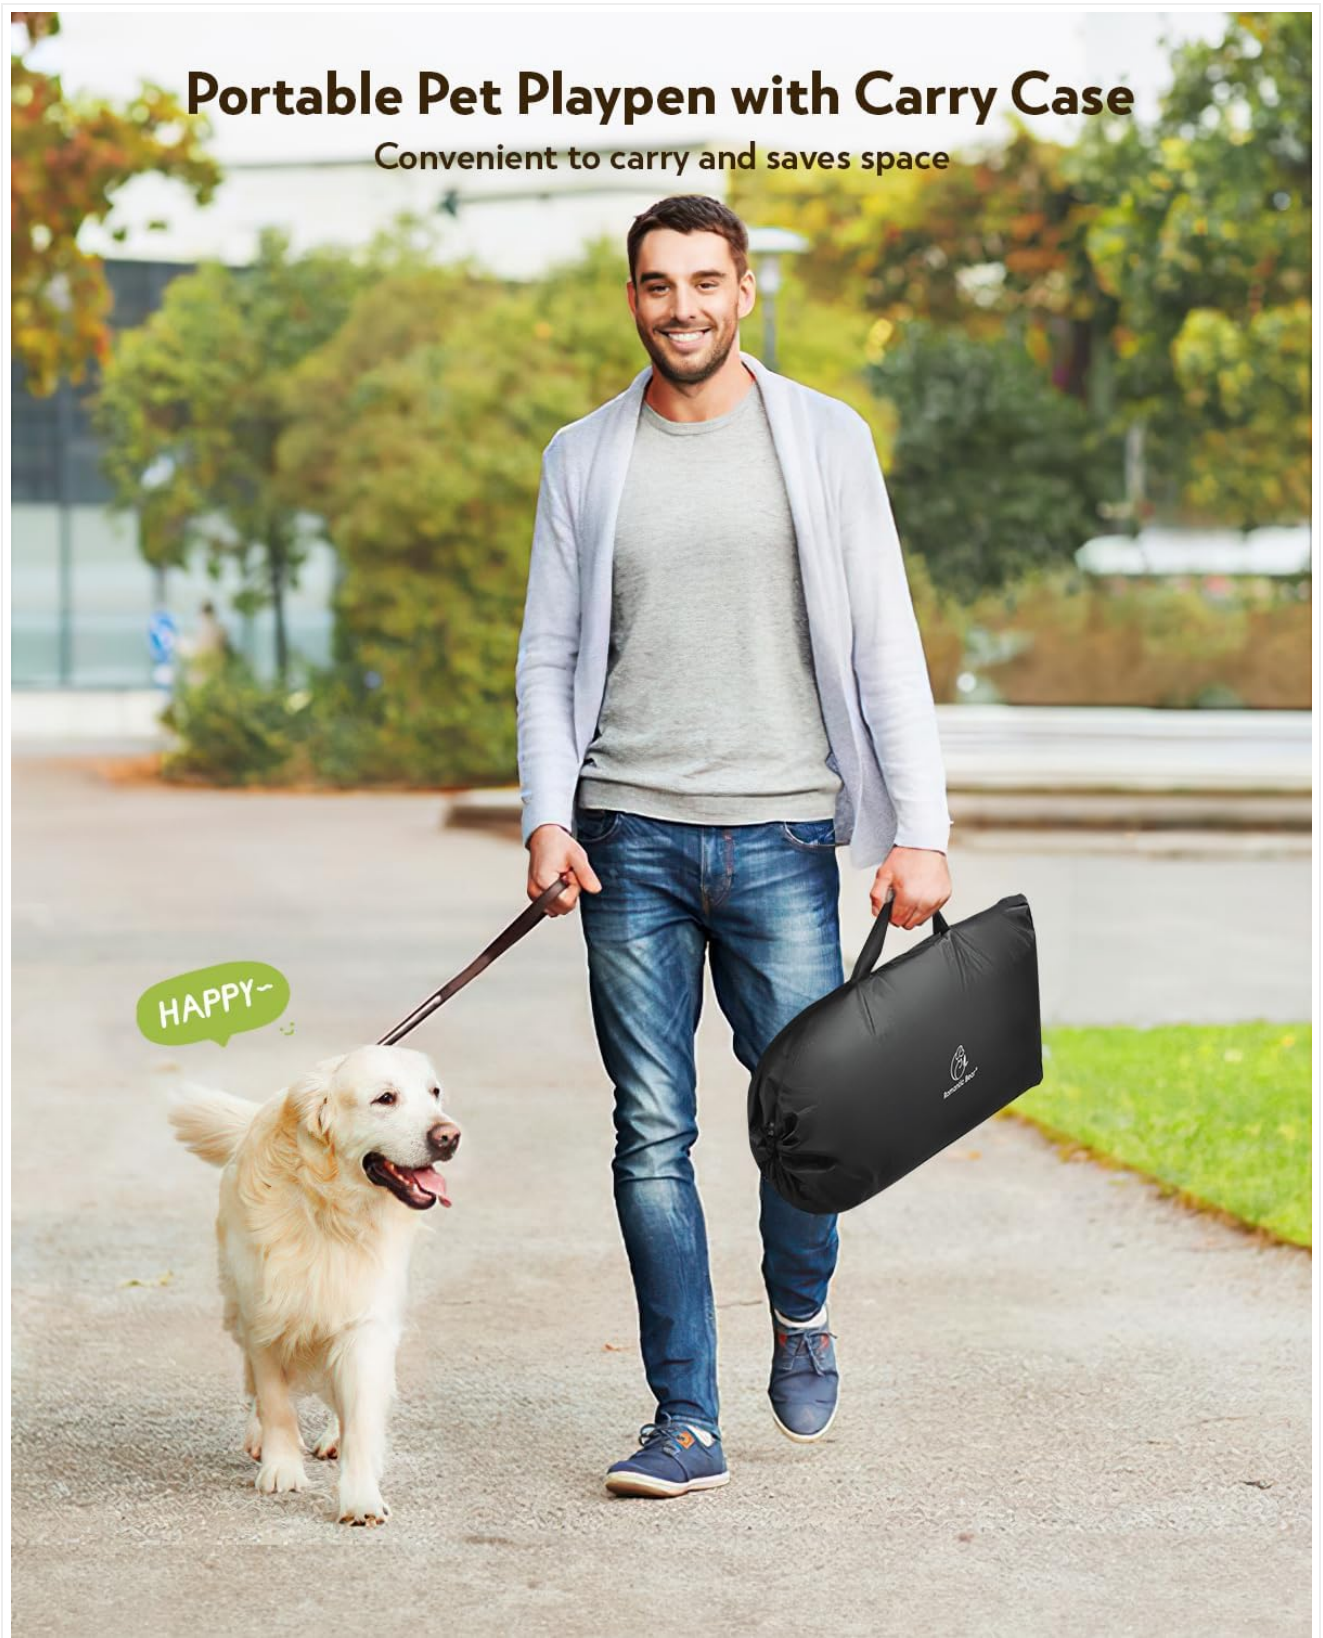

- **Top Access:** The top cover features a double-zippered opening, allowing for easy interaction with your pet from above.
- **Portability:** The playpen is lightweight and comes with a carrying case for easy transport. To store, disassemble the frame and fold the fabric enclosure.

Portable Pet Playpen with Carry Case

Convenient to carry and saves space

Image: A person carrying the portable pet playpen in its compact carrying case, demonstrating its portability.

- **Storage Pockets:** Utilize the external side pockets for storing small pet accessories, toys, or water bottles.