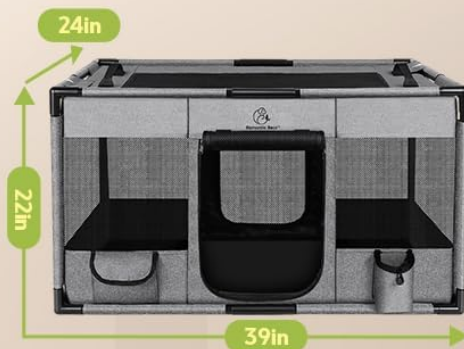

Recommended For Pets up to **50 lb**

Image: Visual guide for playpen sizes (M and L), including dimensions and recommended pet weight limits.

WARRANTY INFORMATION

The ROMANTIC BEAR Portable Pet Playpen comes with a **1-year warranty** from the date of purchase. This warranty covers manufacturing defects and material flaws under normal use. It does not cover damage caused by misuse, accidents, pet chewing, or unauthorized modifications. Please retain your proof of purchase for warranty claims.