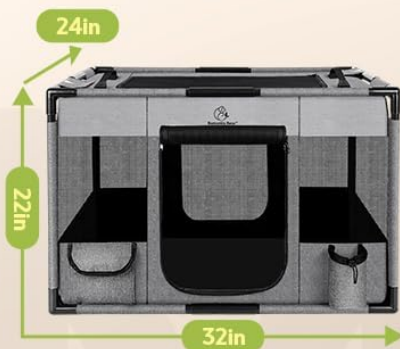

Available in 2 Sizes

Recommended For Pets up to **25 lb**