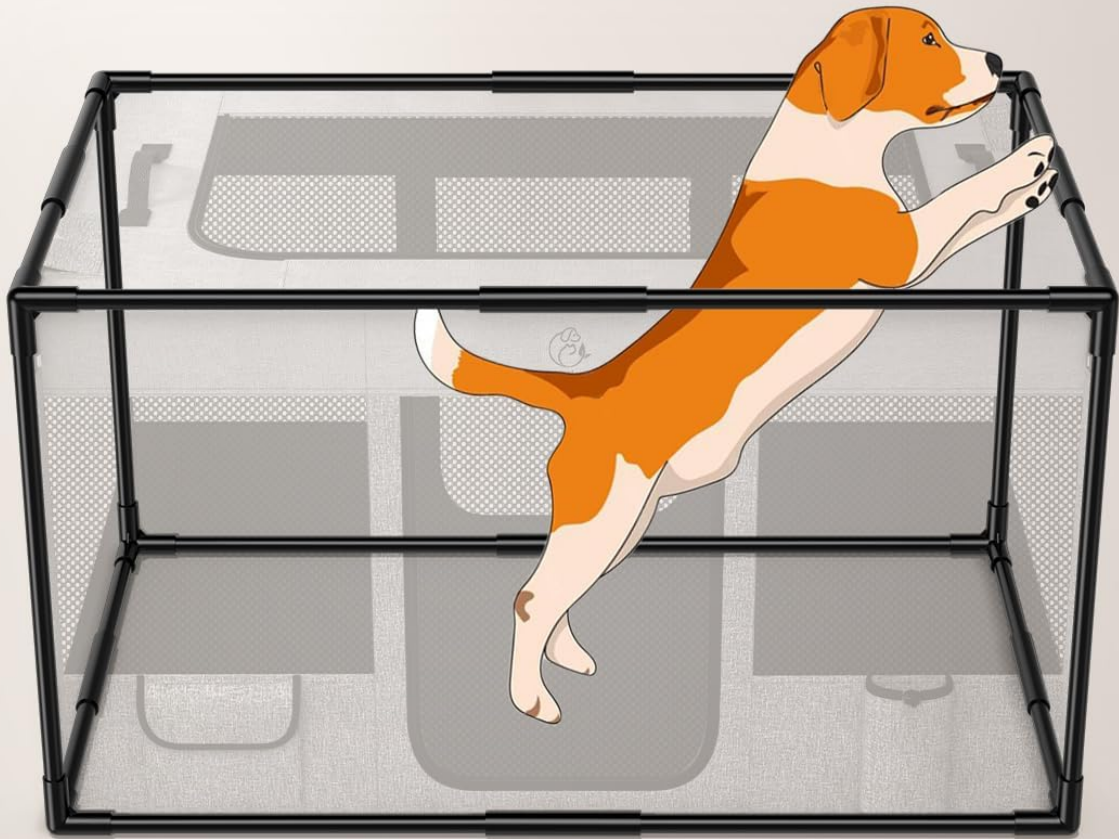

Stable Structure, Anti-deformation

Sturdy PVC pipes make the fence solid and stable