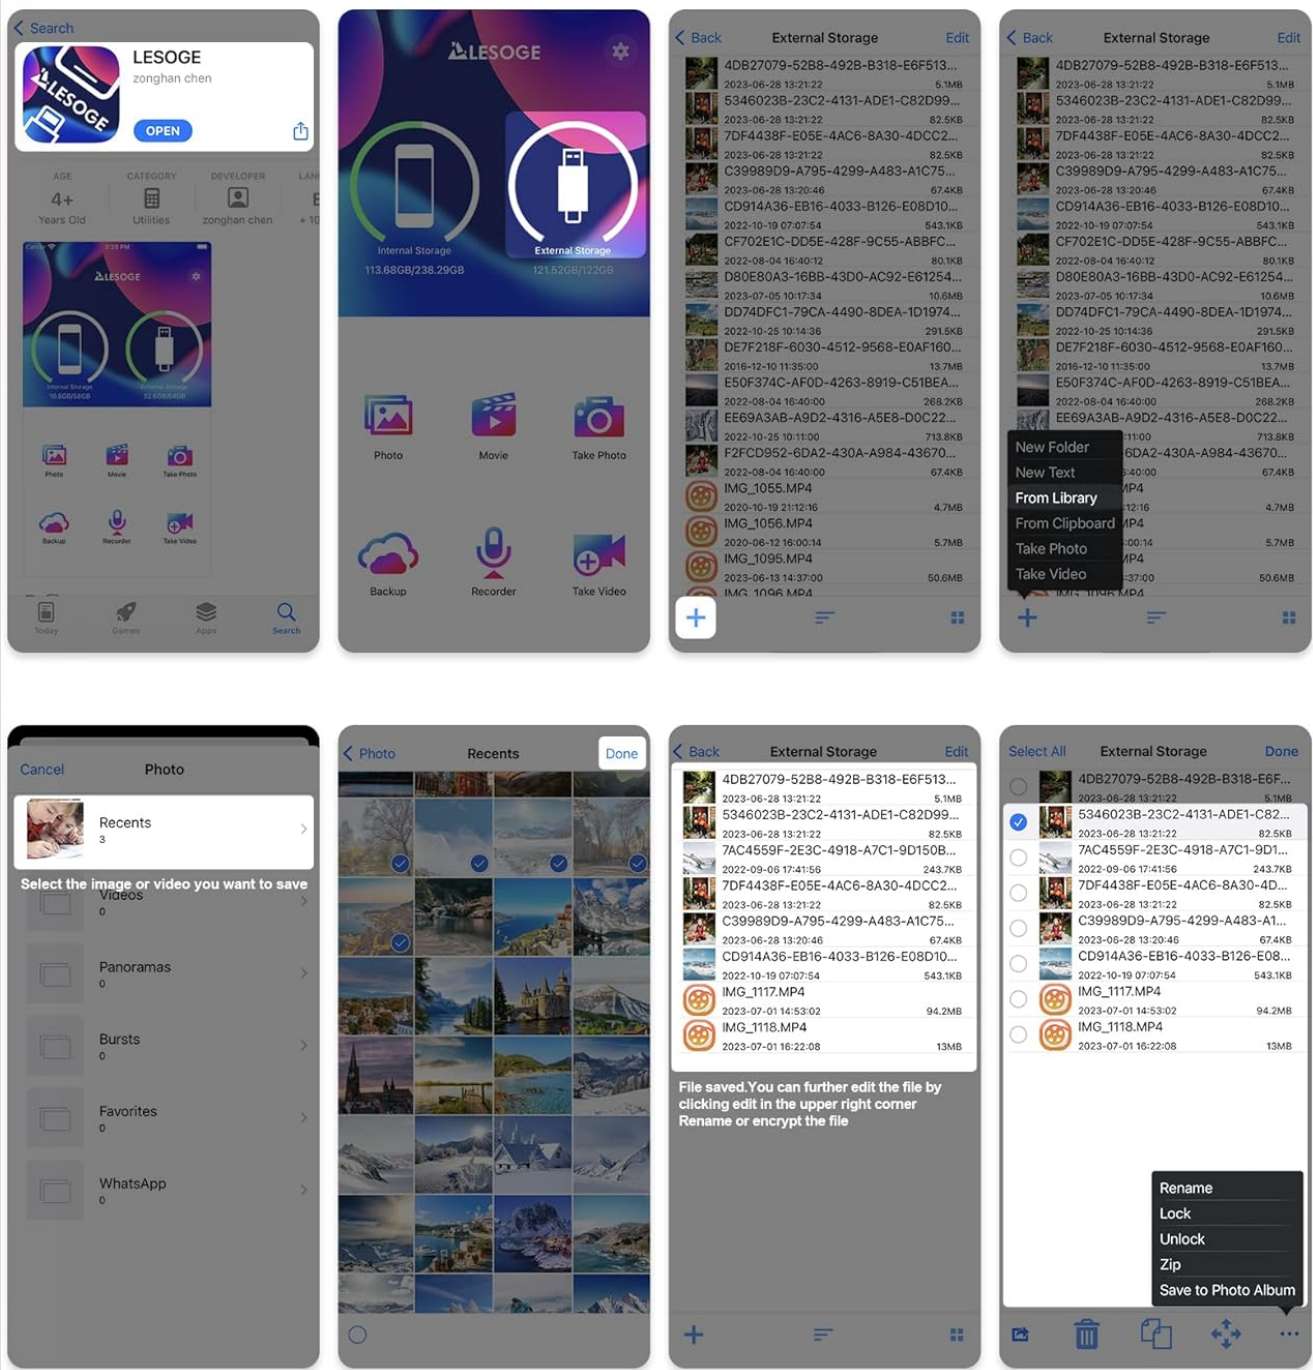

### 4.1 Transferring Files (iOS)

To transfer photos and videos from your iPhone/iPad to the LESOGE flash drive using the "LESOGE" app:

1. Open the "LESOGE" app.
2. Navigate to the "Photo" or "Video" section within the app.
3. Select the files you wish to transfer.
4. Choose the option to "Backup" or "Move to External Storage".
5. Confirm the transfer. Ensure your phone screen remains on during the transfer process; if the phone locks, the transfer may fail.

# How to Transfer Pictures/Videos from an iOS Device to USB Flash Drive?

Image: Step-by-step screenshots illustrating the process of transferring photos and videos from an iOS device to the flash drive via the LESOGE app.