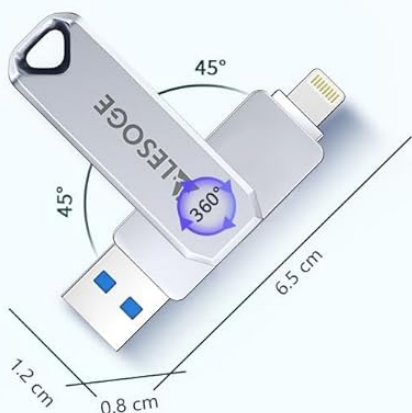

1. **Download the App:** When you first connect the flash drive to your iPhone or iPad, a prompt will appear to download the "LESOGÉ" app from the App Store. This app is essential for managing files and utilizing the drive's features on iOS devices.
2. **Install and Open:** Follow the on-screen instructions to install the app. Once installed, open the "LESOGÉ" app.
3. **Grant Permissions:** The app may request access to your photos, contacts, or other data. Grant the necessary permissions to enable full functionality.
4. **Connect the Drive:** Ensure the Lightning connector of the flash drive is securely inserted into your iPhone or iPad's Lightning port.

Small and convenient

With a keychain design, no longer worry about losing it

For iPhone/iPad users:

Need to install dedicated Apple MFi certificate APP

For PC & Android users:

plug and play, no need to download any APP