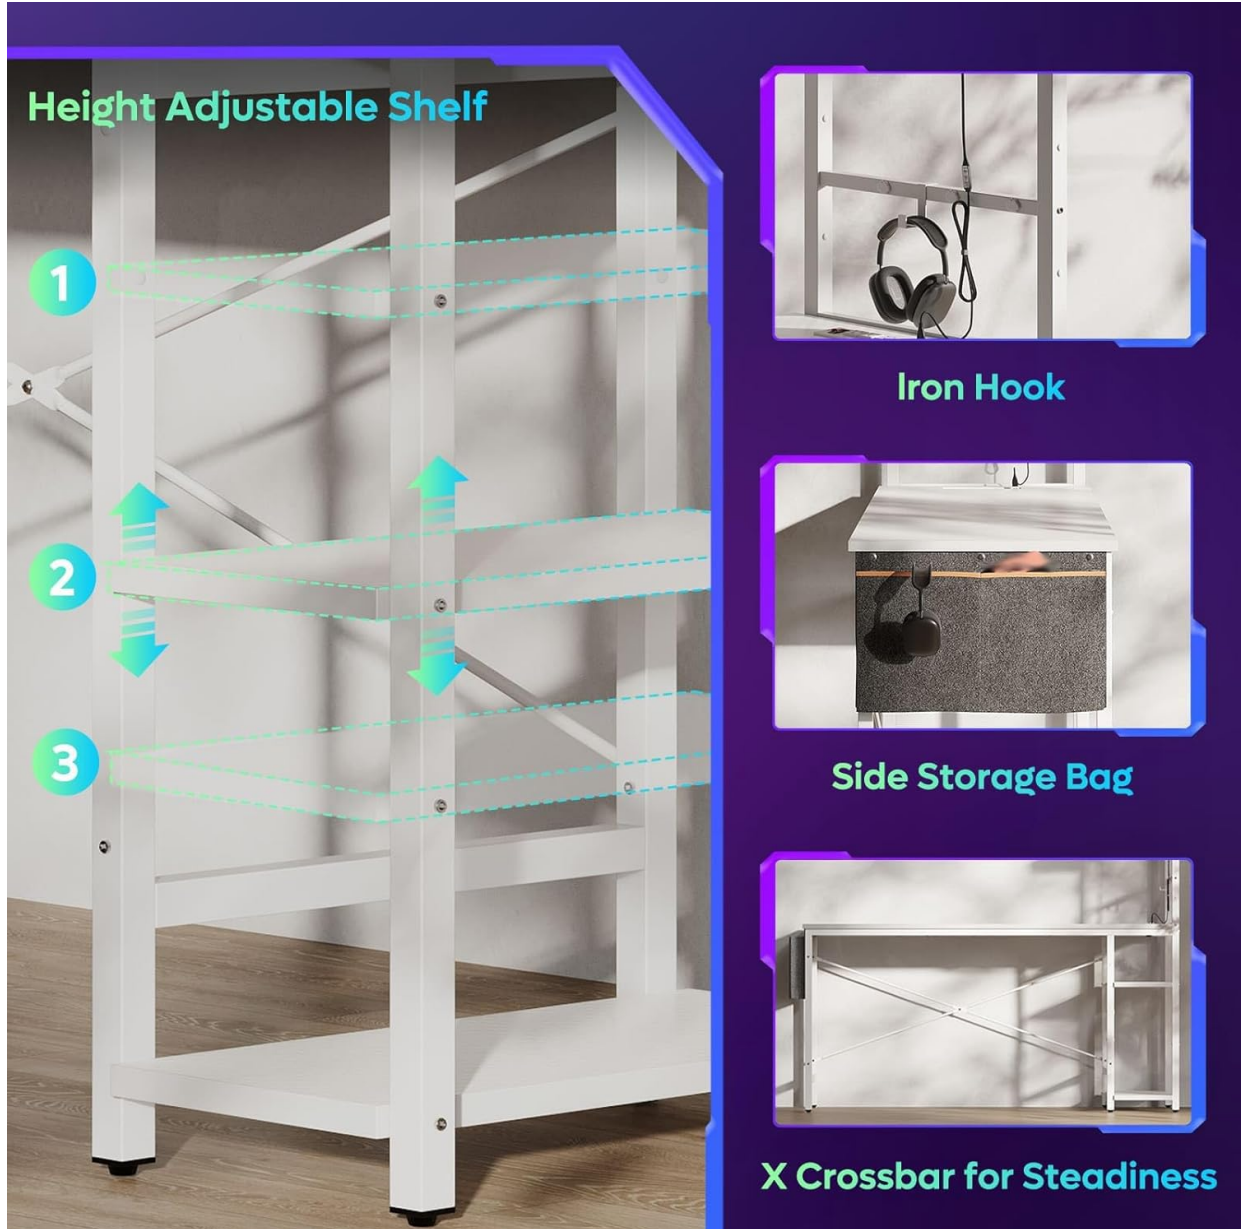

Model: H101116GUS

1. PRODUCT OVERVIEW

The Bestier 61-inch Gaming Desk is designed to enhance your gaming or work setup with integrated power solutions, dynamic LED lighting, and versatile storage options. This manual provides essential information for assembly, operation, and maintenance to ensure optimal use of your desk.

Image 1: Bestier 61-Inch Gaming Desk in a typical setup, showcasing its features.

2. KEY FEATURES

- **Integrated Power Outlets:** Features 4 AC outlets (120V/12A, 1500W) and 2 USB charging ports (5V 2.2A) for convenient device power.
- **Dynamic LED Lighting:** Equipped with LED lights offering 7 color selections and 22 dynamic modes, controllable via integrated buttons.
- **Reversible Shelves:** Storage shelves can be installed on either the left or right side to suit user preference.

- **Adjustable Shelf Height:** The second shelf is adjustable to 3 different heights, accommodating various computer towers or gaming consoles.
- **Storage Accessories:** Includes a side storage bag for cables and small items, and a headset hook.
- **Durable Construction:** Built with a steel frame and X-Crossbar for enhanced stability and long-lasting durability.
- **Stylish Finish:** Features a sleek 3D carbon fiber finish and is made with CARB P2 Class Board for quality and reduced formaldehyde emissions.

Image 2: Detailed view of the adjustable shelf, headset hook, side storage bag, and X-crossbar for stability.

Image 3: Integrated power outlets and LED light control panel.

3. SETUP AND ASSEMBLY

Assembly is required for this product. Please follow the instructions provided in the included manual carefully. It is recommended that 2 people assemble the desk for ease and safety.