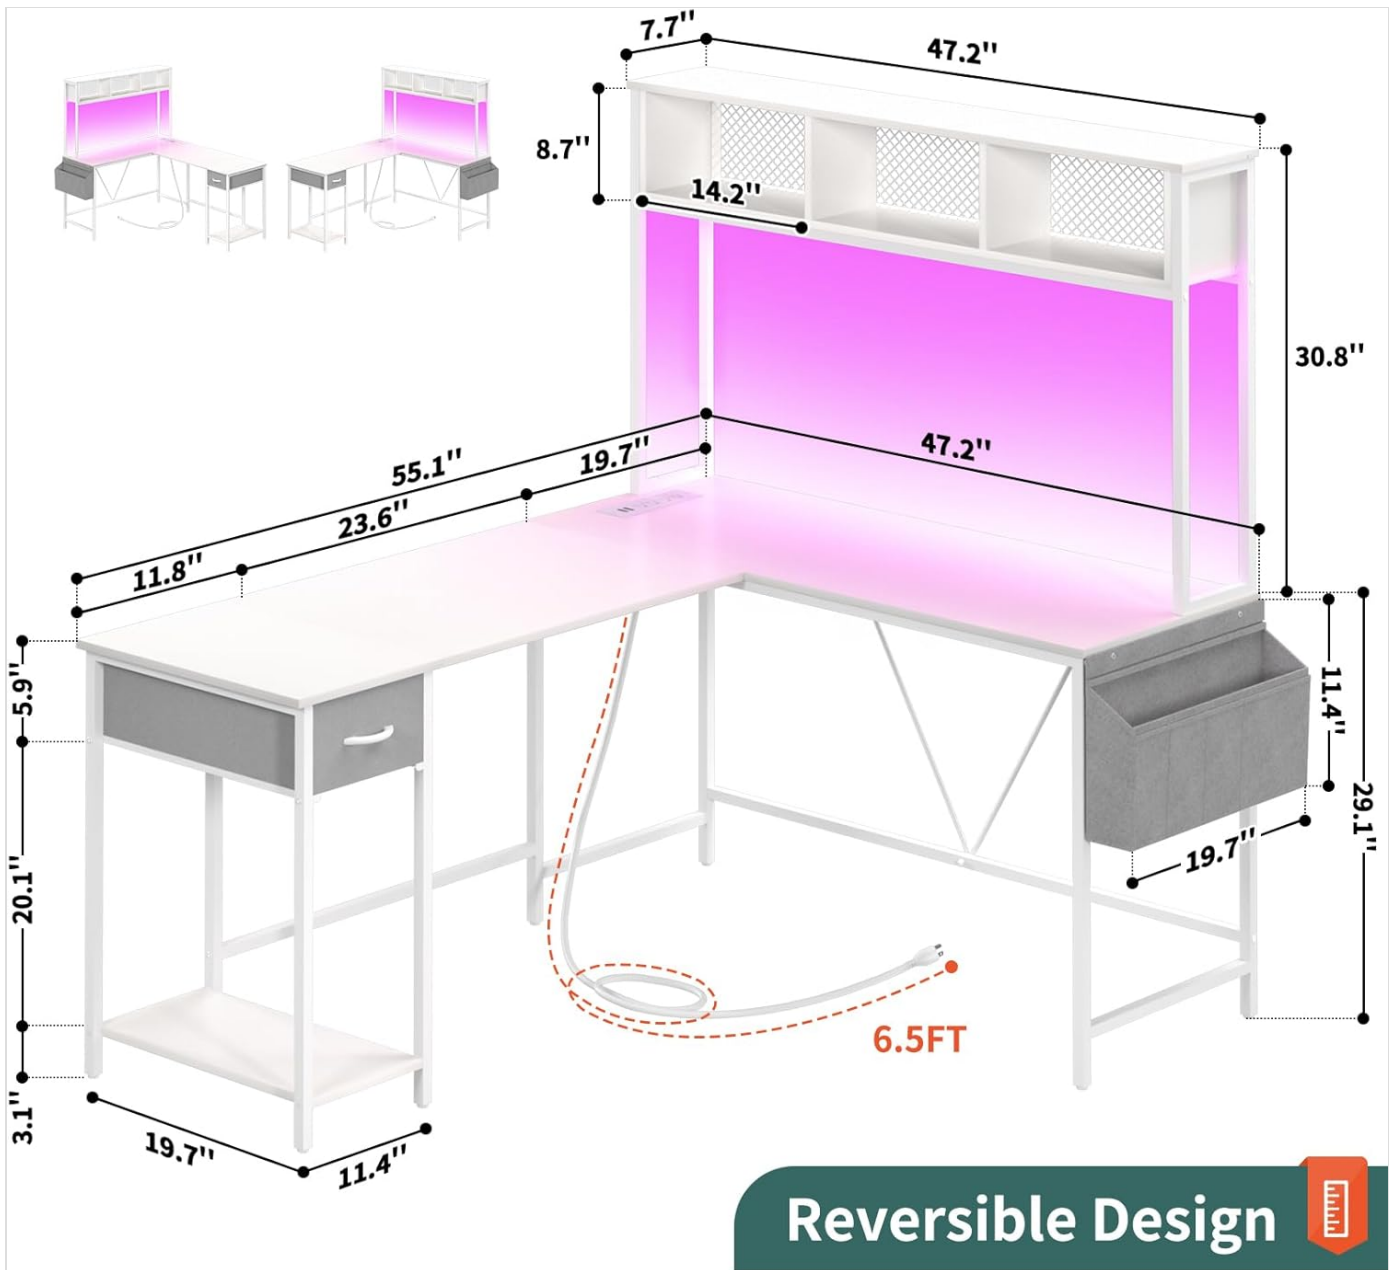

- **CPU Stand:** A dedicated lower shelf to house your computer tower.
- **Integrated Power Outlet:** Features 4 AC outlets and 2 USB ports for convenient device charging.
- **Smart LED Light Strip:** RGB lighting with various modes, app/remote control, and music sync function.
- **Sturdy Metal Frame:** Durable 0.8-inch steel frame with V-shaped design for enhanced stability.
- **Adjustable Foot Pads:** For leveling the desk on uneven surfaces.

Figure 3.1: Overall view of the Yoobure L Shaped Gaming Desk, showcasing its L-shape, top hutch, and integrated features.

Figure 3.2: Detailed view of the desk's storage solutions, including the top hutch, fabric drawer, storage bag, and CPU stand.

4.1 Reversible Design

A key feature of this desk is its reversible design. The top hutch and the side with the fabric drawer/CPU stand can be configured on either the left or right side of the L-shape, allowing you to maximize your space and adapt to your specific needs. Decide on your preferred orientation before beginning assembly.

Figure 4.1: Dimensional diagram illustrating the reversible design, allowing the hutch and storage side to be installed on either the left or right.

4.2 Assembly Tips

- Unpack all components and verify against the parts list in your assembly manual.
- Lay out all parts on a clean, soft surface to prevent scratches.
- Do not fully tighten screws until all components are loosely assembled, then tighten them securely.
- It is recommended for one person to assemble this desk.