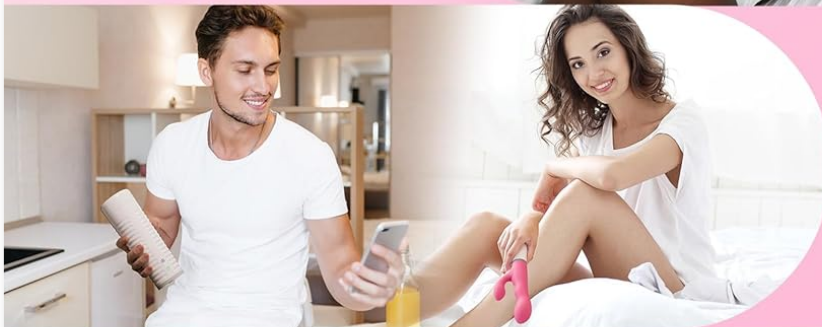

Unique Sync Technology

Sync with Lovense Max 2/Calor/Mission 2/another
Nora over any distance

Image: A couple engaging in remote interaction using LOVENSE devices, illustrating the unique sync technology that allows devices to respond to each other over any distance.

Unlimited Play Options

Couple play

Solo play

Long-distance play

Foreplay

Image: A collage depicting various usage scenarios for the LOVENSE devices, including couple play, solo play, long-distance play, and foreplay, showcasing their versatility.