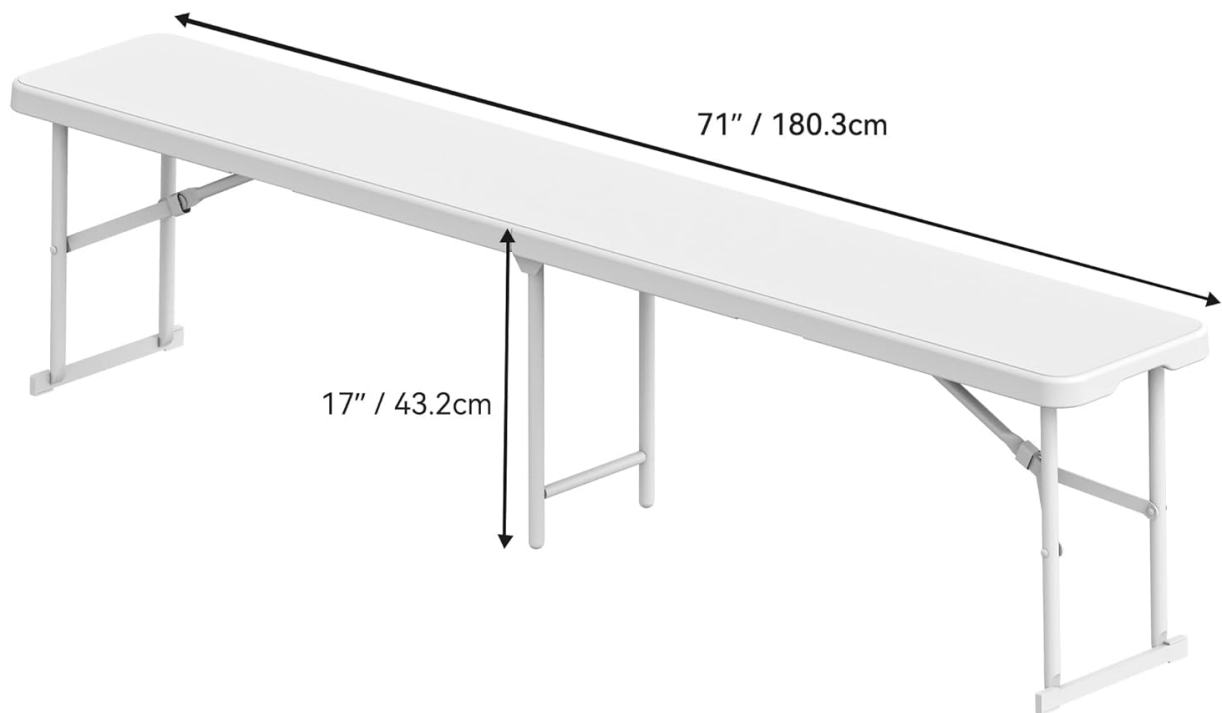

## 6. SPECIFICATIONS

Feature	Detail
---------	--------

Product Dimensions	71"D x 11"W x 17"H (180.3cm x 27.9cm x 43.2cm)
Color	White
Size	6 FT
Material	HDPE (High-Density Polyethylene) Resin
Frame Material	Alloy Steel
Maximum Weight Recommendation	330 Pounds (150 kg)
Seating Capacity	8 Adults
Item Weight	30.4 pounds (13.8 kg)
Model Number	MAYIHtMf2l
UPC	840332324968

## Product size

Image: Visual representation of the YITAHOME 6FT Folding Bench with key dimensions.