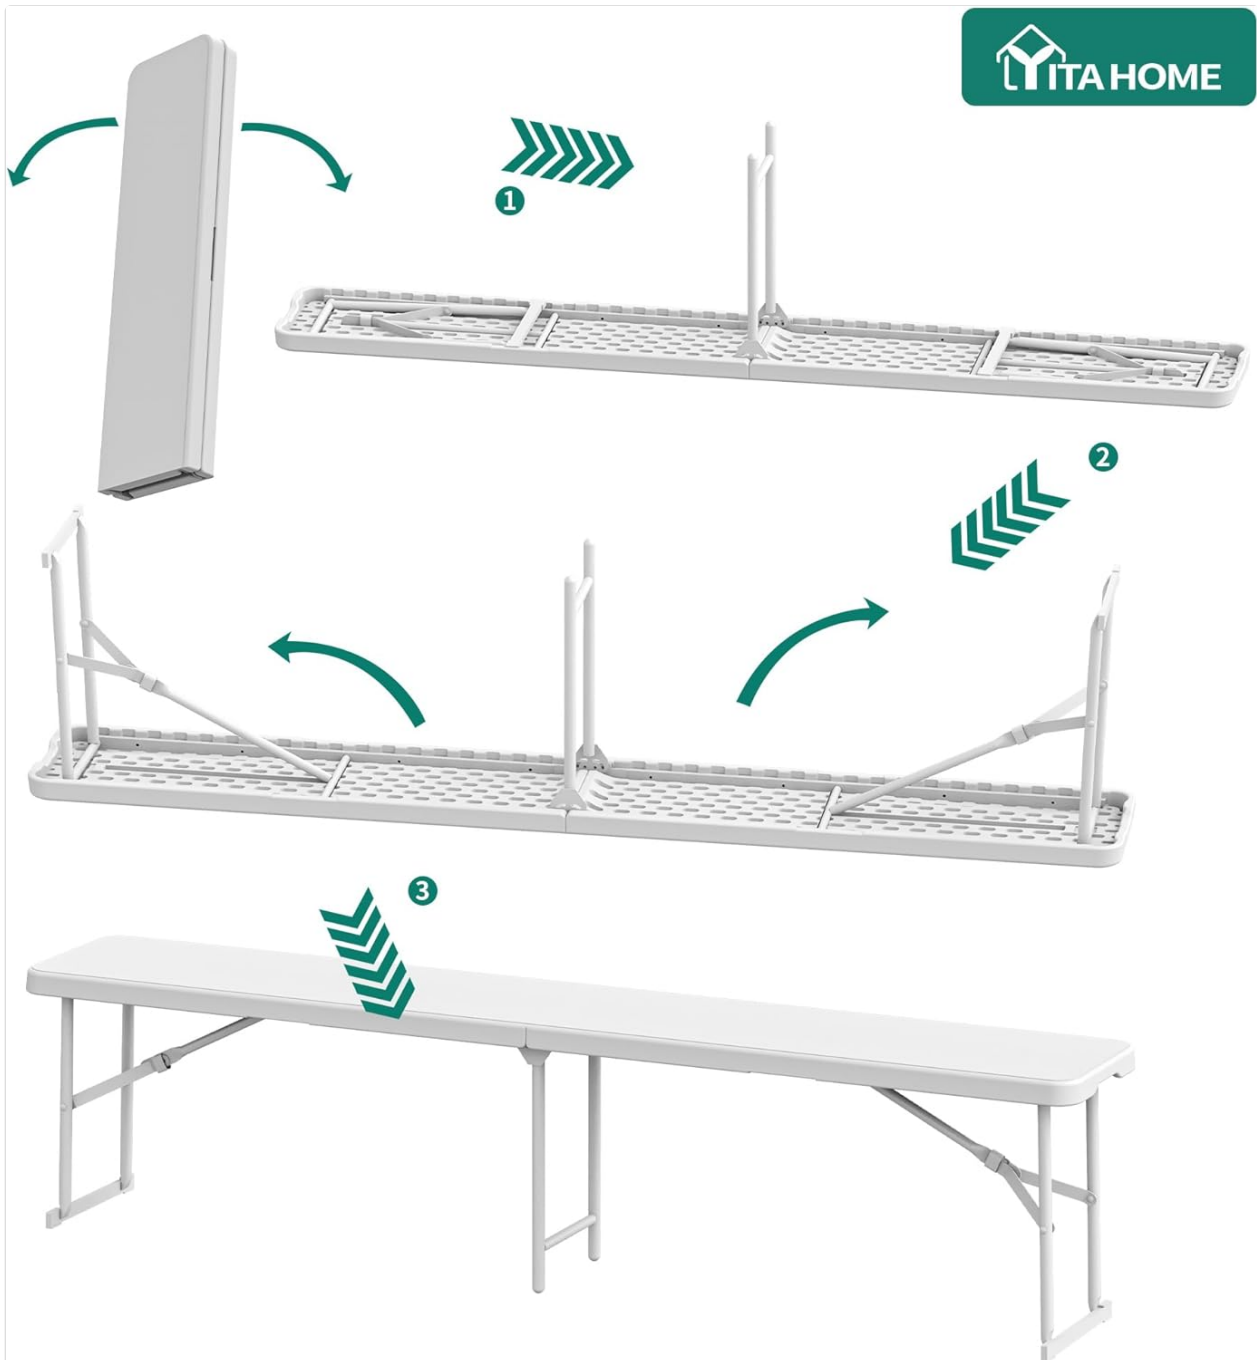

## 2. SETUP AND ASSEMBLY

The YITAHOME 6FT Folding Bench is designed for quick and easy setup. Follow these steps to unfold and prepare your bench for use:

1. Place the folded bench on a flat surface with the carrying handle facing upwards.
2. Gently unfold the bench by pulling the two halves apart.
3. Extend the legs outwards from the underside of the bench.
4. Locate the security lock and fixing buckles on the leg supports. Push the leg supports until they click into place, ensuring the locking mechanisms are fully engaged. This secures the legs in their open position.
5. Repeat for all leg sets.
6. Carefully flip the bench upright.

To fold the bench for storage, reverse these steps, ensuring to disengage the security locks before folding the legs inward.

Image: Step-by-step guide for unfolding the YITAHOME 6FT Folding Bench.

## 3. OPERATING INSTRUCTIONS

The YITAHOME 6FT Folding Bench is designed for versatile use in various indoor and outdoor settings.

- **Seating:** The bench is spacious enough to accommodate up to 8 adults comfortably.
- **Portability:** The lightweight design (30.42 lbs) and built-in carrying handle allow for effortless transport and storage.