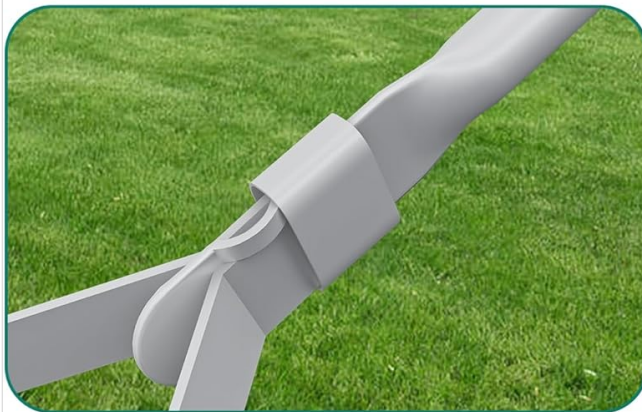

ROUND CORNER

Table corners are rounded to prevent damage

FRAME LOCK

Protect your safety from bench collapsing

Image: Detailed view of the bench's features including the HDPE anti-UV desktop, rounded corners for safety, and the frame lock for stability.

5. TROUBLESHOOTING

If you encounter any issues with your YITAHOME folding bench, consider the following common solutions:

- **Bench is unstable:** Ensure all leg locking mechanisms are fully engaged. Check that the bench is placed on a flat and even surface.
- **Difficulty folding/unfolding:** Verify that no debris is obstructing the folding mechanism. Ensure the security locks are properly disengaged before attempting to fold. Apply gentle, even pressure.
- **Damaged parts:** If any part of the bench appears damaged or broken, discontinue use immediately. Contact customer support for assistance.

6. SPECIFICATIONS

Feature	Detail