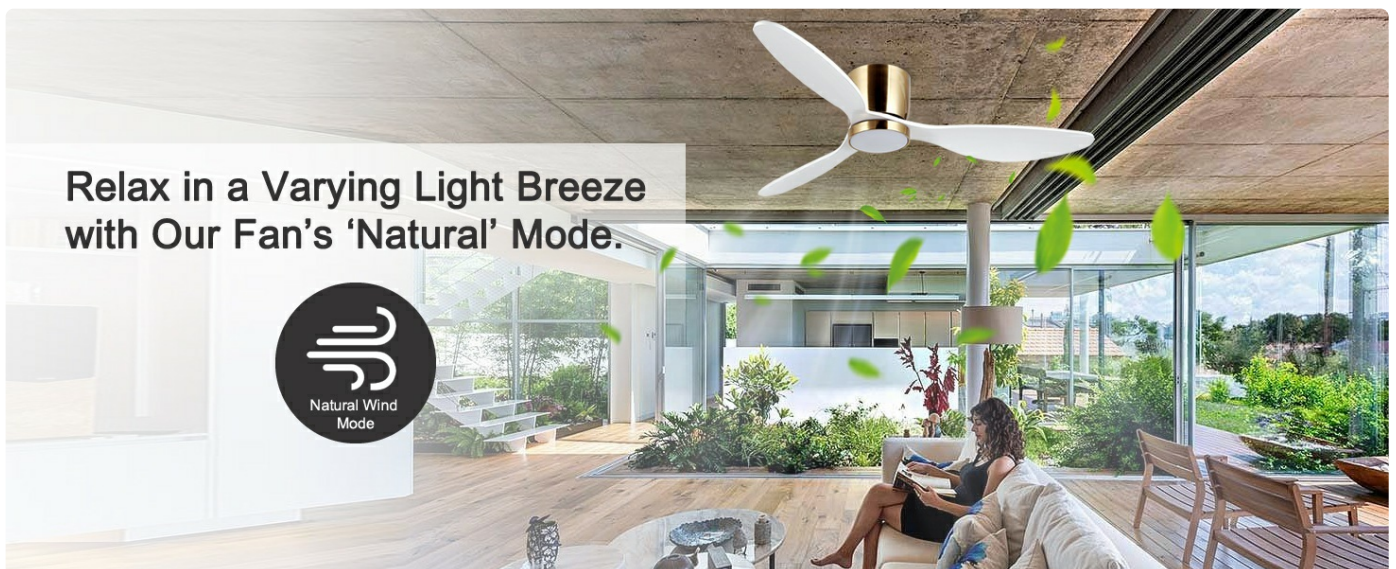

## 6-Speed Reversible DC Motor

Figure 8: Reversible Quiet DC Motor Ceiling Fan. This image illustrates the fan's dual-direction functionality, showing airflow for both summer mode (downdraft) and winter mode (updraft).

Figure 9: Natural Wind Mode. This image depicts the fan's 'Natural Wind Mode', designed to simulate a varying light breeze for enhanced comfort.