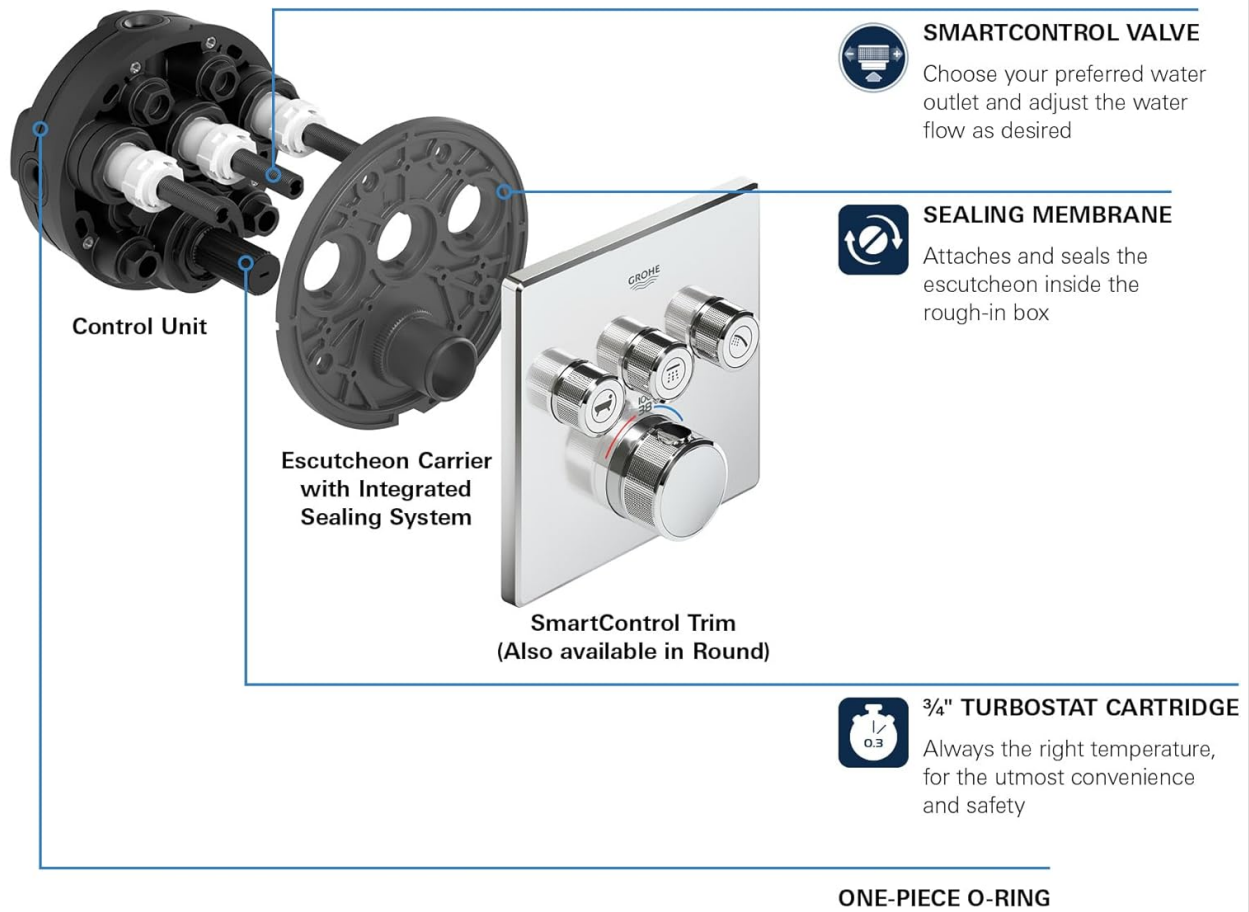

3. Product Overview and Components

The Grohtherm SmartControl trim features a metal wall plate, clear and interchangeable symbols for customized configurations, and a knurled surface on the controls for improved grip. Temperature indication is clearly marked for ease of use.

Internally, the system comprises a control unit, an escutcheon carrier with an integrated sealing system, the SmartControl trim, a SmartControl valve for water outlet selection and flow adjustment, a sealing membrane, and a 3/4" Turbostat cartridge for consistent temperature regulation.

TECHNOLOGY – WHAT'S INSIDE

Figure 2: GROHE SmartControl Technology - Internal Components. An exploded view illustrating the control unit, escutcheon carrier, SmartControl trim, SmartControl valve, sealing membrane, and Turbostat cartridge.

4. Installation Prerequisites

The GROHE Grohtherm Thermostatic Valve Trim requires the GROHE Rapido SmartBox (model 35601000) for proper installation and functionality. This rough-in box is essential for the system to operate correctly. Additionally, you will need to select up to three water outlets such as a shower head, hand shower, body spray, or bath filler, depending on your desired configuration.