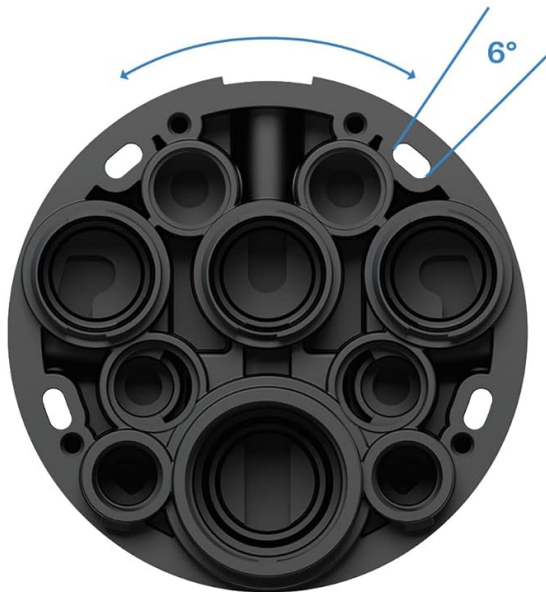

TECHNOLOGY – WHAT'S INSIDE

Figure 2: GROHE SmartControl Technology - Internal Components. An exploded view illustrating the control unit, escutcheon carrier, SmartControl trim, SmartControl valve, sealing membrane, and Turbostat cartridge.

Body Spray

Bath Filler

=

Figure 3: Required Components for Installation. This image shows the SmartControl Trim, the Rapido SmartBox Rough-In, and various optional water outlets including a shower head, hand shower, body spray, and bath filler.

5. Setup and Installation

Installation should be performed by a qualified professional. The GROHE QuickFix installation system is designed to streamline the process. The escutcheon carrier features slotted fixation holes, allowing for angle adjustment of up to 6 degrees. This feature helps compensate for rough-in installations that may not be perfectly level.

ANGLE ADJUSTABLE

GROHE

Angle Adjustable Up To 6°

Slotted fixation holes in Escutcheon Carrier allow trim to be angle adjusted up to 6°

Easy solution for when rough is not completely level

Figure 4: Angle Adjustable Escutcheon Carrier. This image displays the escutcheon carrier with its slotted fixation holes, which enable up to 6 degrees of angle adjustment for the trim, ensuring a level appearance even with imperfect rough-in conditions.