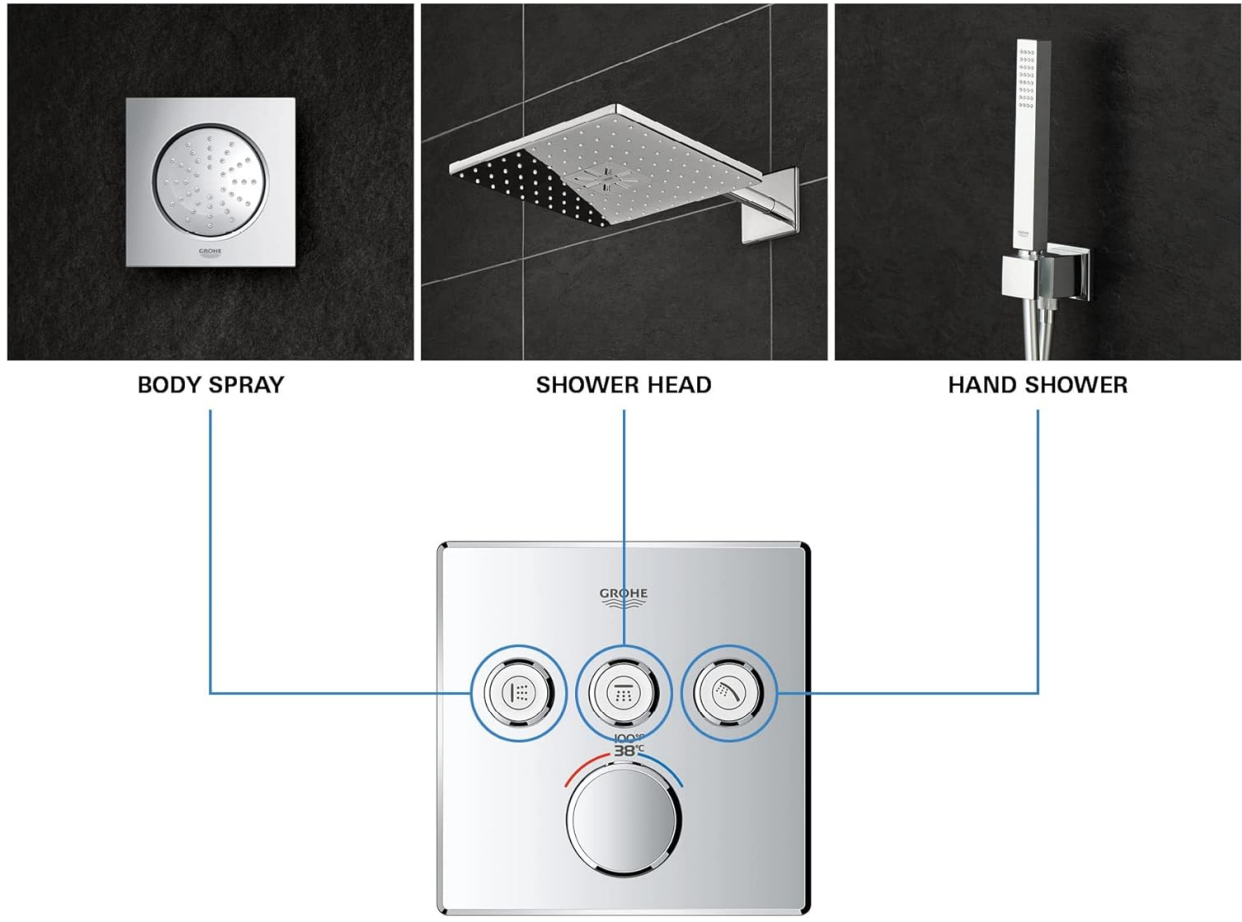

6. Operating Instructions

The SmartControl system allows for individual or simultaneous operation of up to three water outlets. Each button corresponds to a specific outlet (e.g., body spray, shower head, hand shower).

- **To Activate/Deactivate an Outlet:** Push the corresponding button.
- **To Adjust Water Volume:** Turn the activated button clockwise to increase volume and counter-clockwise to decrease volume.
- **Temperature Control:** The main rotary control adjusts the water temperature. The GROHE SafeStop button allows you to set a maximum temperature of 100°F (38°C) to prevent accidental scalding.

3 BUTTONS, 3 CONNECTIONS, 3 LEVELS OF ENJOYMENT

Figure 5: SmartControl Functionality and Connections. This image illustrates the three system control buttons and their typical connections to a body spray, shower head, and hand shower, demonstrating the system's triple-function capability.