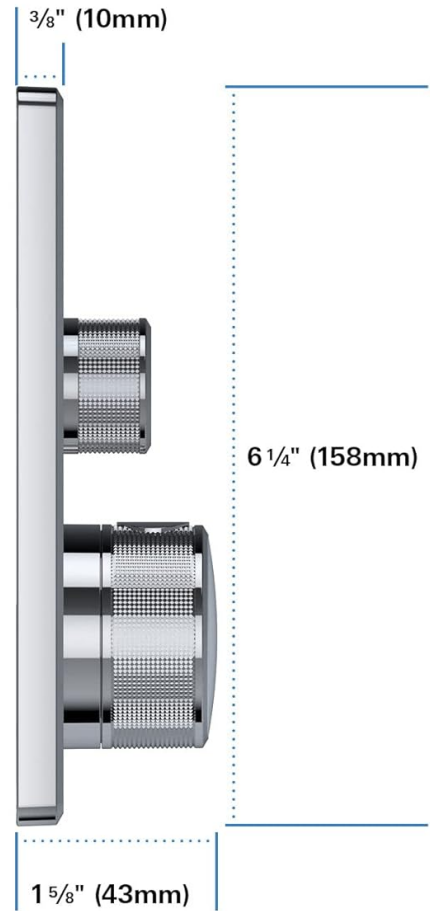

3. Product Overview and Components

The Grohtherm SmartControl trim features a metal wall plate, clear and interchangeable symbols for customized configurations, and a knurled surface on the controls for improved grip. Temperature indication is clearly marked for ease of use.

SLIM DESIGN TRIMS FEATURING UP TO THREE SMARTCONTROLS

GROHE SmartControl® Triple Function Thermostatic Trim

Figure 1: GROHE SmartControl Ergonomics and Haptics. This image highlights the metal wall plate, interchangeable symbols, clear symbols for user guidance, temperature indication, and the knurled surface for enhanced grip.

Internally, the system comprises a control unit, an escutcheon carrier with an integrated sealing system, the SmartControl trim, a SmartControl valve for water outlet selection and flow adjustment, a sealing membrane, and a 3/4" Turbostat cartridge for consistent temperature regulation.

TECHNOLOGY – WHAT'S INSIDE

Figure 2: GROHE SmartControl Technology - Internal Components. An exploded view illustrating the control unit, escutcheon carrier, SmartControl trim, SmartControl valve, sealing membrane, and Turbostat cartridge.