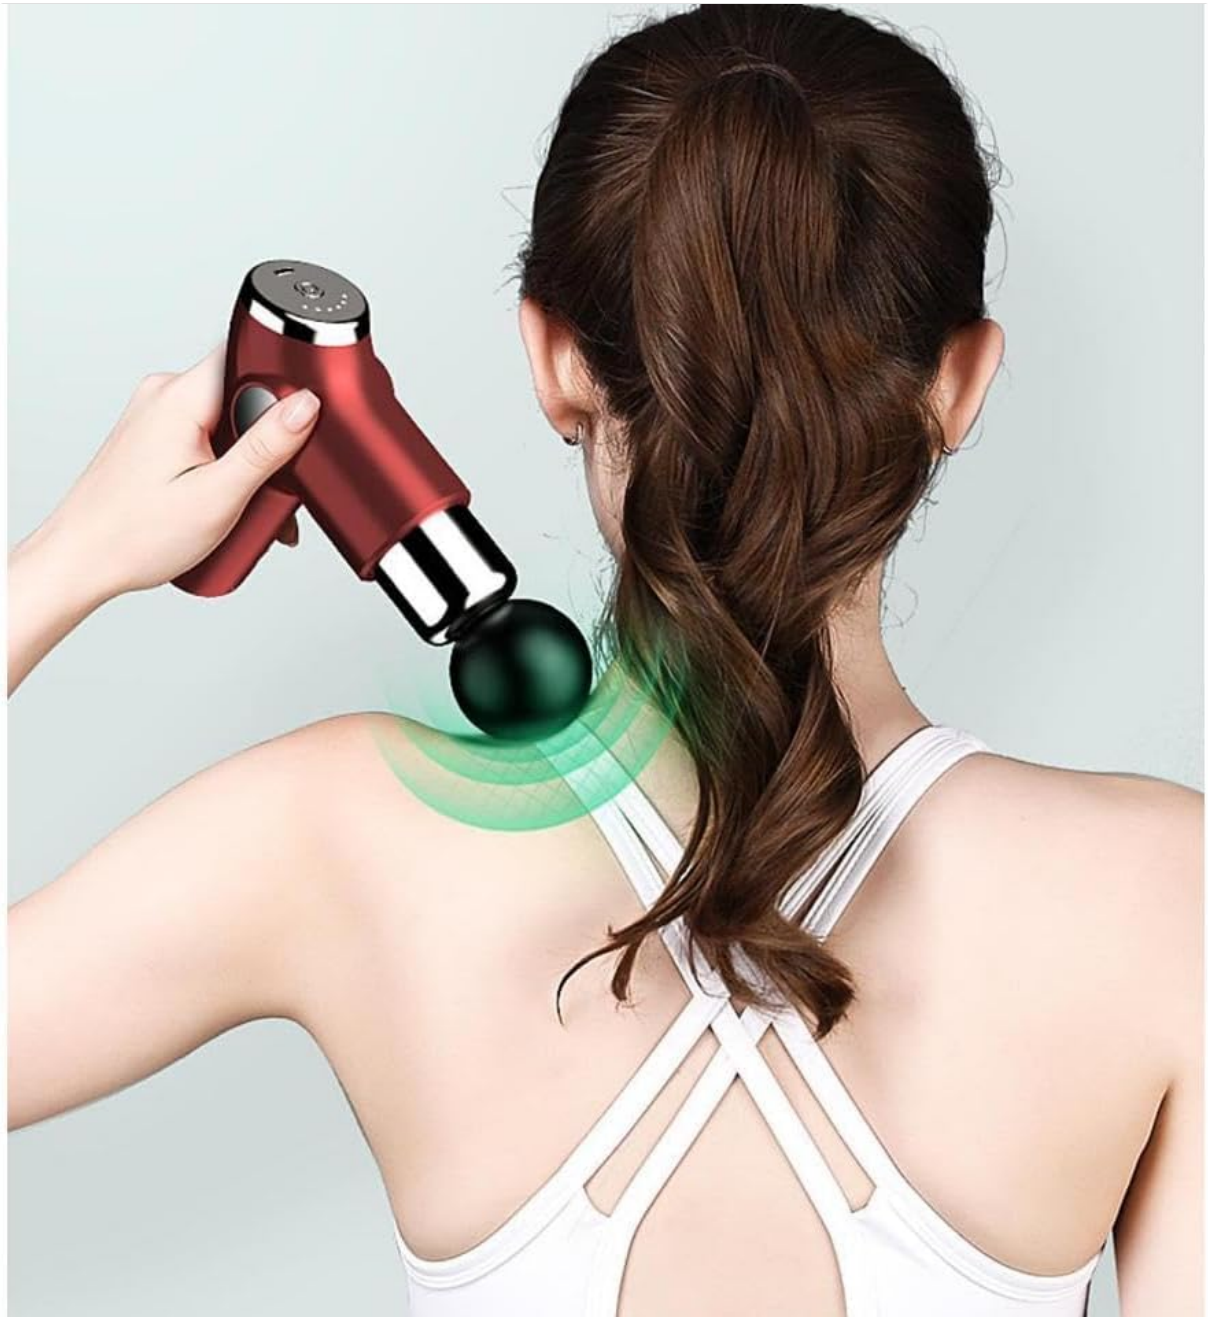

3. PACKAGE CONTENTS

Verify that all items are present:

- ZhenBaoTian Mini Fascia Gun KH-515
- 4 Massage Head Attachments
- USB Charging Cable

Image 2: ZhenBaoTian Mini Fascia Gun with four different massage head attachments displayed below it. The attachments include a spherical head, a U-shaped head, a flat head, and a bullet head.

Image 3: Close-up of the ZhenBaoTian Mini Fascia Gun's digital display showing battery level and speed settings. The display indicates energy consumption stability, enduring endurance, and safety circuit features.

4.2 Attaching Massage Heads

To attach a massage head, gently push the desired head into the front opening of the device until it is securely in place. To remove, pull the head straight out.

- **Spherical Head:** Suitable for large muscle groups like arms, back, hips, thighs, calves.
- **U-shaped Head:** Suitable for neck and spine.
- **Flat Head:** Suitable for all parts of the body, for relaxation and shaping.
- **Bullet Head:** Suitable for deep tissue, trigger points, and small muscle areas.