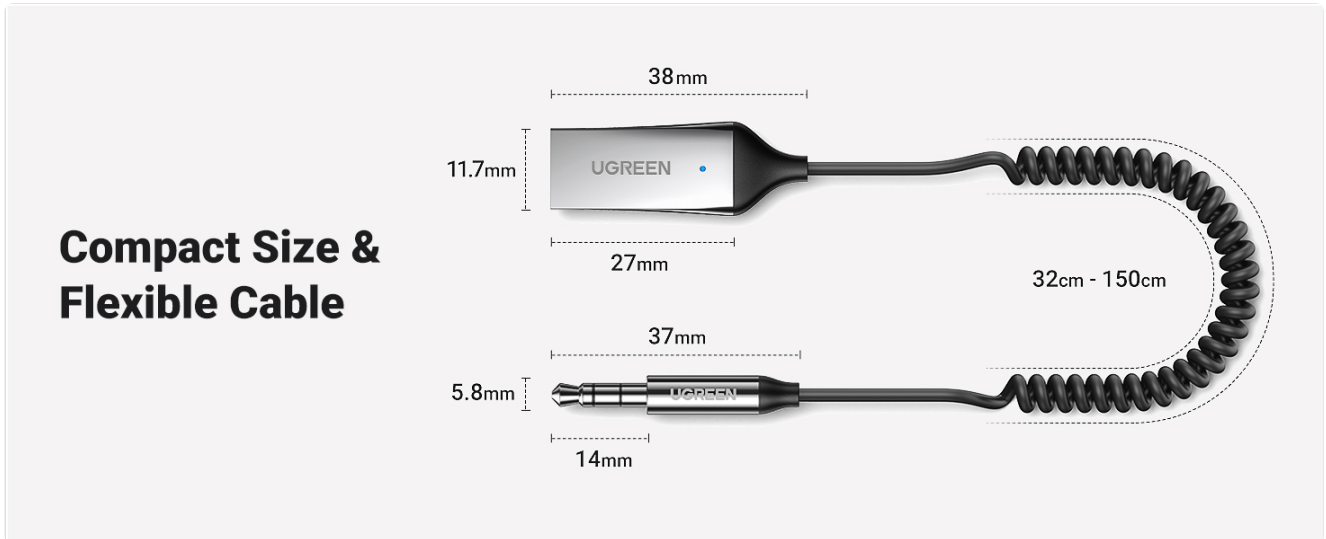

2. **Activate Bluetooth:** On your smartphone or other audio device, go to the Bluetooth settings and ensure Bluetooth is enabled.
3. **Pair the Device:** Look for "UGREEN-XXXX" (where XXXX is a unique identifier) in the list of available Bluetooth devices and select it to pair. A successful connection will be indicated by the adapter's LED light.
4. **Play Audio:** Once paired, you can now stream audio from your device to your car's speakers or home audio system.

Image 2.1: Visual guide for connecting the UGREEN Bluetooth adapter. Step 1 shows inserting the 3.5mm and USB connectors, Step 2 shows activating Bluetooth on a phone, and Step 3 shows playing music.

The adapter is designed to automatically reconnect to the last paired device when powered on. It can also remember up to five devices and allows two devices to be connected simultaneously, enabling seamless switching between them.

3. OPERATING INSTRUCTIONS

3.1 Audio Streaming

After successful pairing, audio from your connected device will be transmitted wirelessly to your car or home audio system. Adjust volume directly from your connected device or your audio system.