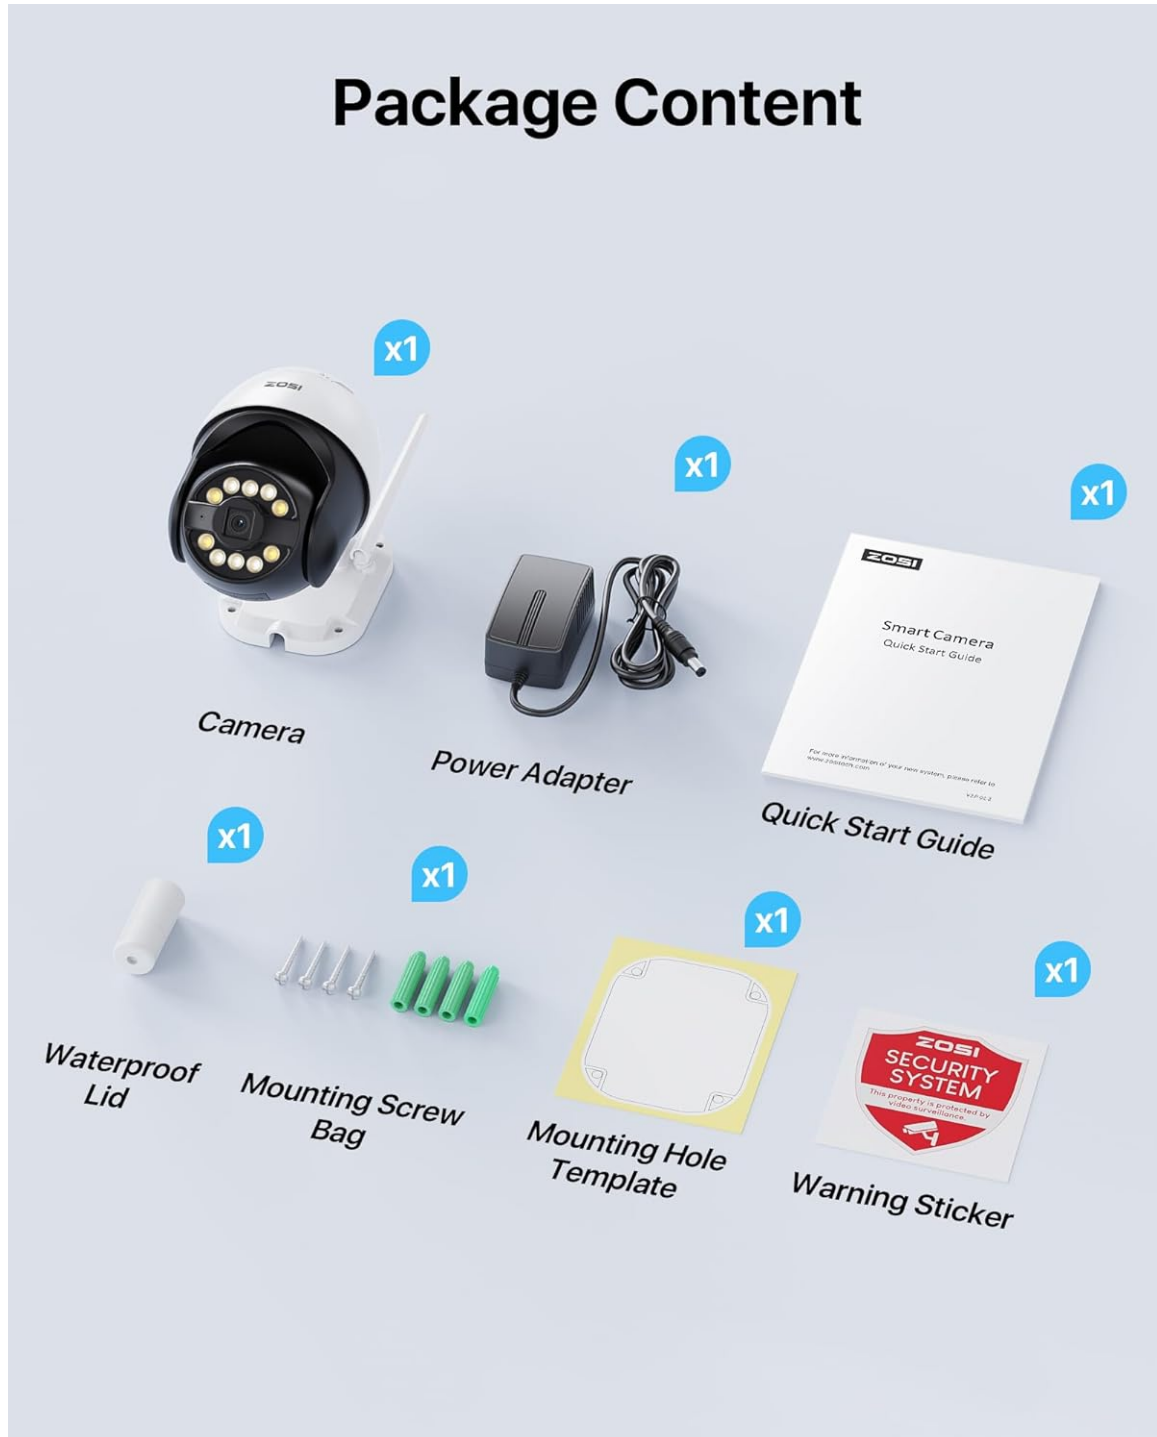

1.1 Key Features

- **4K 8MP Super HD Resolution:** Delivers superior image quality with high-sensitivity sensors for exceptional low-light performance.
- **Intelligent AI Detection:** Accurately identifies people, vehicles, pets, and packages, reducing false alarms.
- **Pan & Tilt Functionality:** Offers a wide 355-degree horizontal and 140-degree vertical rotation for comprehensive coverage and auto-tracking.
- **Color Night Vision:** Provides clear, full-color video even in low-light conditions using warm lights, alongside traditional infrared night vision.
- **Two-Way Audio:** Built-in speaker and microphone allow for real-time communication or pre-recorded voice alerts.
- **Flexible Storage:** Supports Micro SD card (up to 128GB, not included) and optional cloud storage.
- **Weatherproof Design:** IP66 rated for reliable outdoor use in various weather conditions.

1.2 Package Contents

Please check the package for the following items:

- 1 x ZOSI C296 WiFi Camera
- 1 x Power Adapter
- 1 x Quick Start Guide
- 1 x Waterproof Lid
- 1 x Mounting Screw Bag
- 1 x Mounting Hole Template
- 1 x Warning Sticker

Package Content

Image: ZOSI C296 Package Contents. This image displays all items included in the product box, such as the camera, power adapter, quick start guide, mounting accessories, and warning sticker.

1. Attach the installation sticker to the desired mounting location.
2. Drill holes as indicated on the sticker and insert the rubber plugs.
3. Fix the camera to the mounting sticker using the provided screws. Adjust the camera to the desired angle.