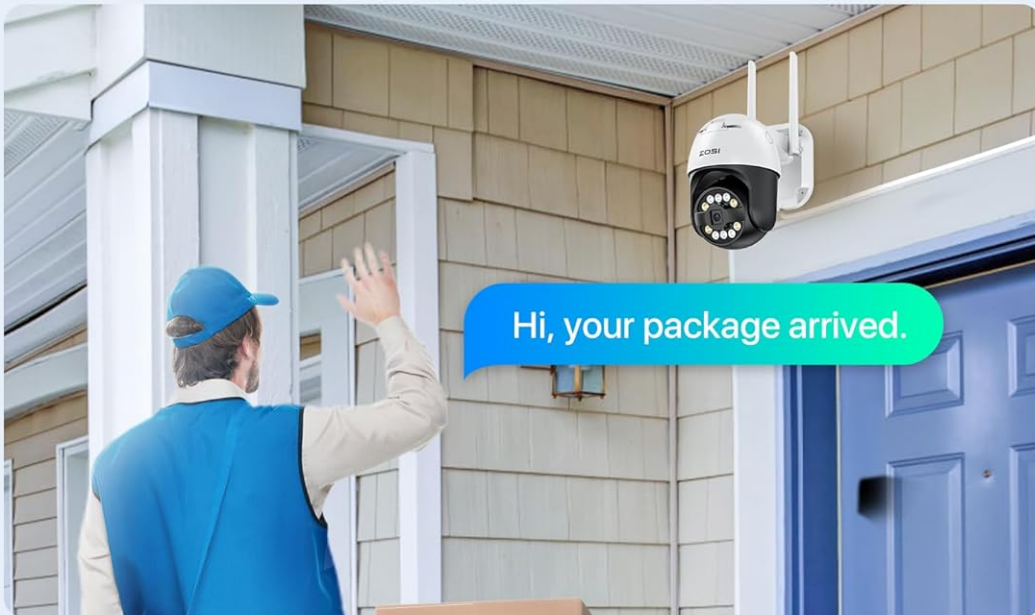

3.5 Two-Way Talk

Engage in real-time conversations with visitors or deter intruders using the built-in speaker and microphone. You can also use preset or personalized voice messages.

Instant Interaction via 2-Way Audio

Microphone

Speaker

Image: ZOSI C296 Two-Way Audio Interaction. This image depicts a delivery person at a door and a user interacting via the ZOSI Smart app, demonstrating the two-way audio feature.

3.6 Storage Options

**30-Day
Free Trial**
Encrypted Cloud

Image: ZOSI C296 Local and Cloud Storage. This image highlights the camera's support for Micro SD card storage (up to 128GB) and a 30-day free trial for encrypted cloud storage.