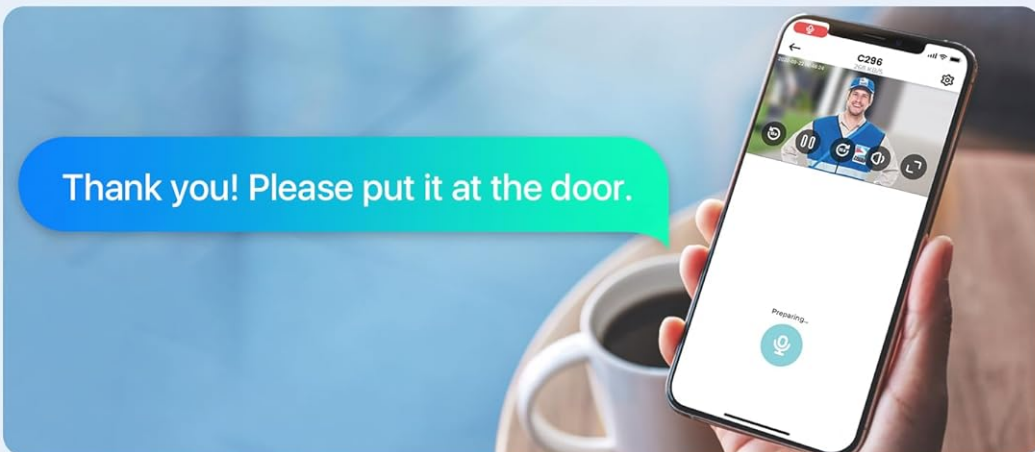

Microphone

Speaker

Image: ZOSI C296 Two-Way Audio Interaction. This image depicts a delivery person at a door and a user interacting via the ZOSI Smart app, demonstrating the two-way audio feature.

3.6 Storage Options