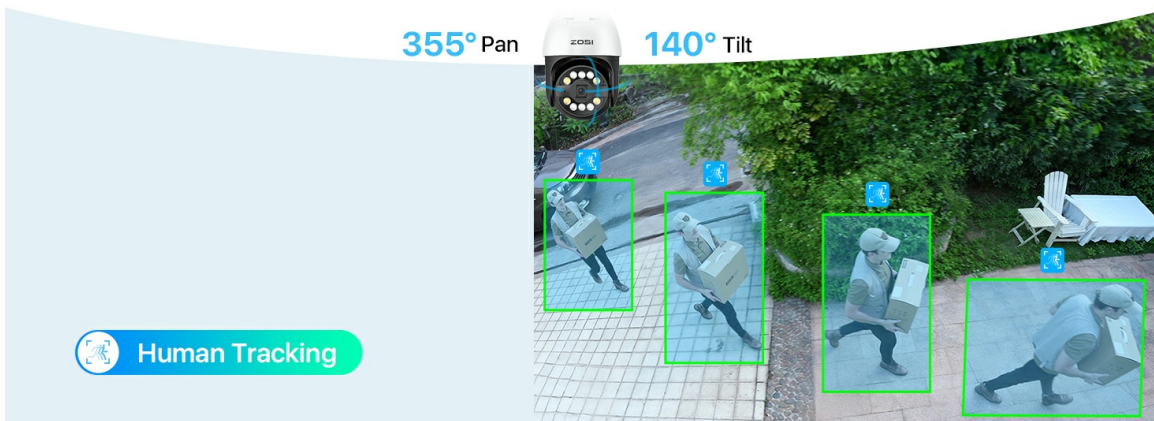

Accurately Detect & Auto Track

355°
Pan

140°
Tilt

Image: ZOSI C296 Pan and Tilt with Human Tracking. This image illustrates the camera's 355-degree pan and 140-degree tilt capabilities, along with its human tracking feature, showing green boxes around detected individuals.

Image: ZOSI C296 AI-Powered Human Detection. This image shows the camera's interface highlighting human detection, with a person walking in a garden area outlined by a green box.

Image: ZOSI C296 AI-Powered Vehicle Detection. This image demonstrates the camera's vehicle detection capability, with a car in a driveway outlined by a green box.