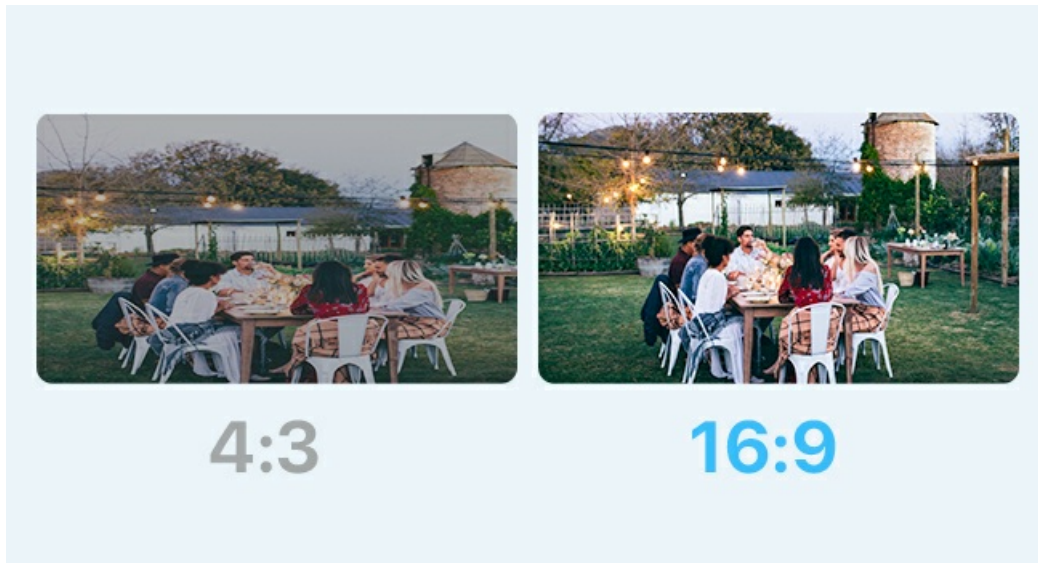

The camera is IP66 weatherproof, designed to withstand rain and snow. However, ensure all cable connections are properly sealed using the provided waterproof lid to prevent water ingress.

Image: ZOSI C296 Weatherproof Design. This image shows the camera mounted outdoors, with rain falling, illustrating its IP66 weatherproof rating.