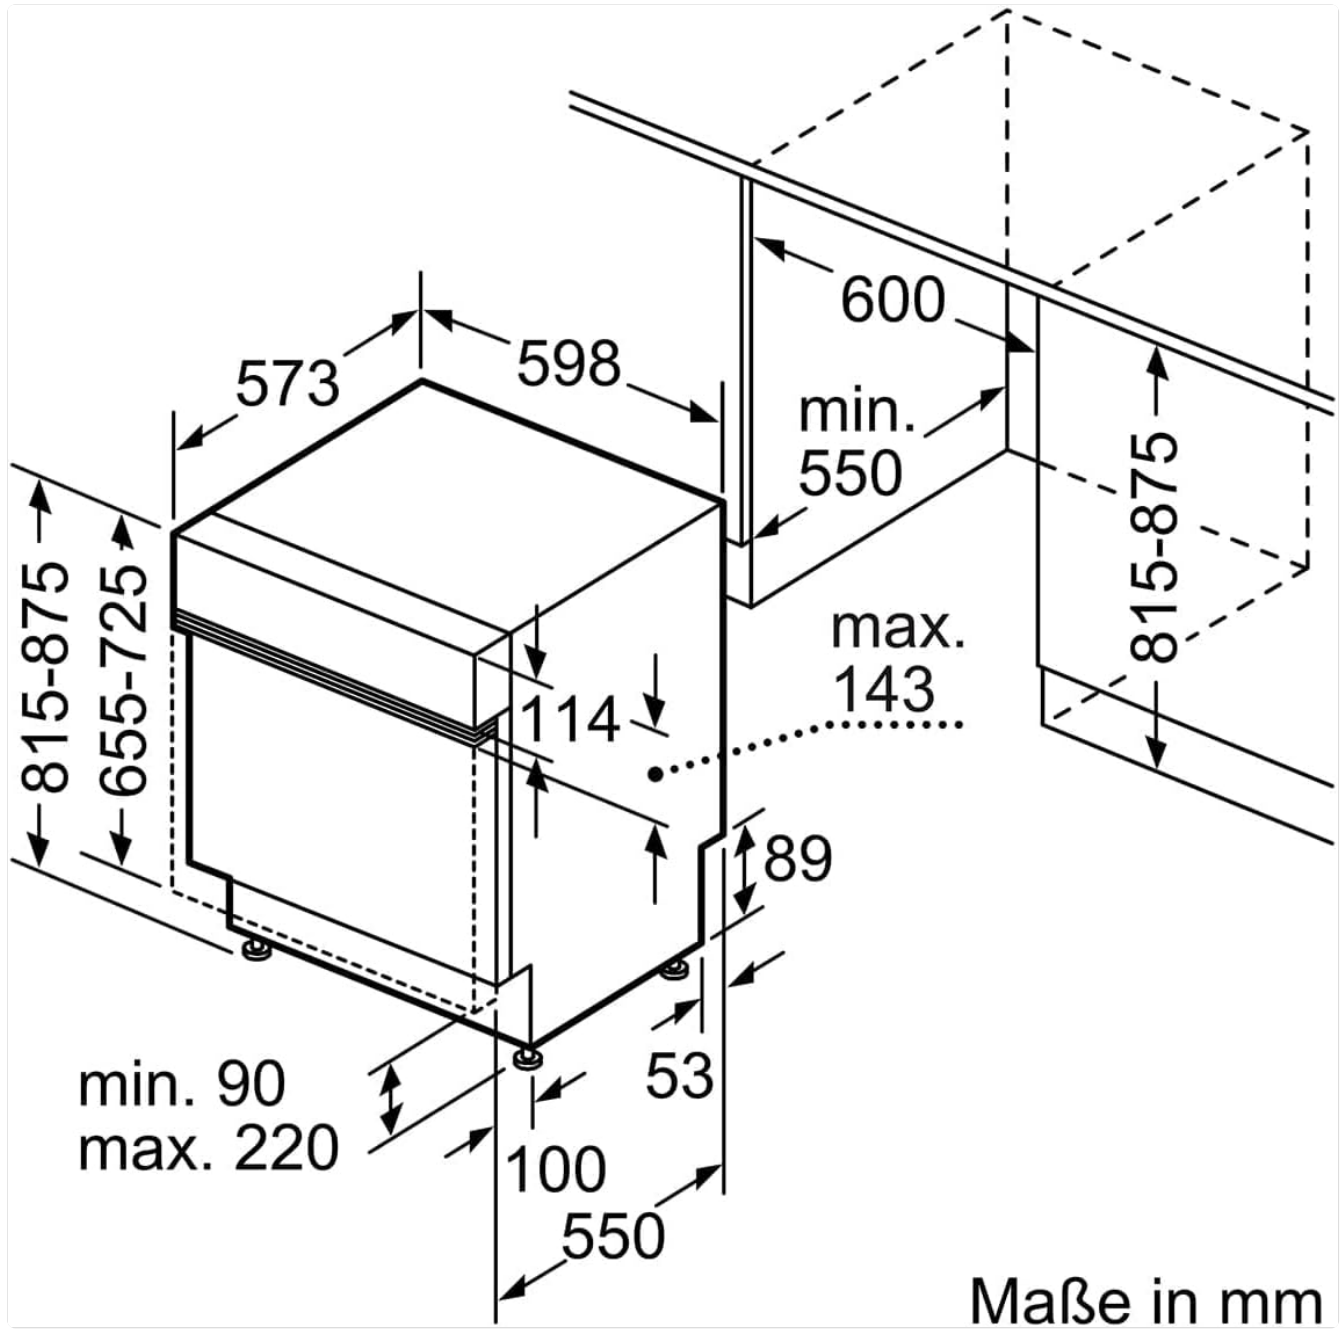

Dimensions and Placement

Ensure that the installation space meets the required dimensions for the appliance. The dishwasher measures 81.5 cm (H) x 59.8 cm (W) x 57.3 cm (D).

Figure 2: Detailed dimensions for installation (all measurements in mm).