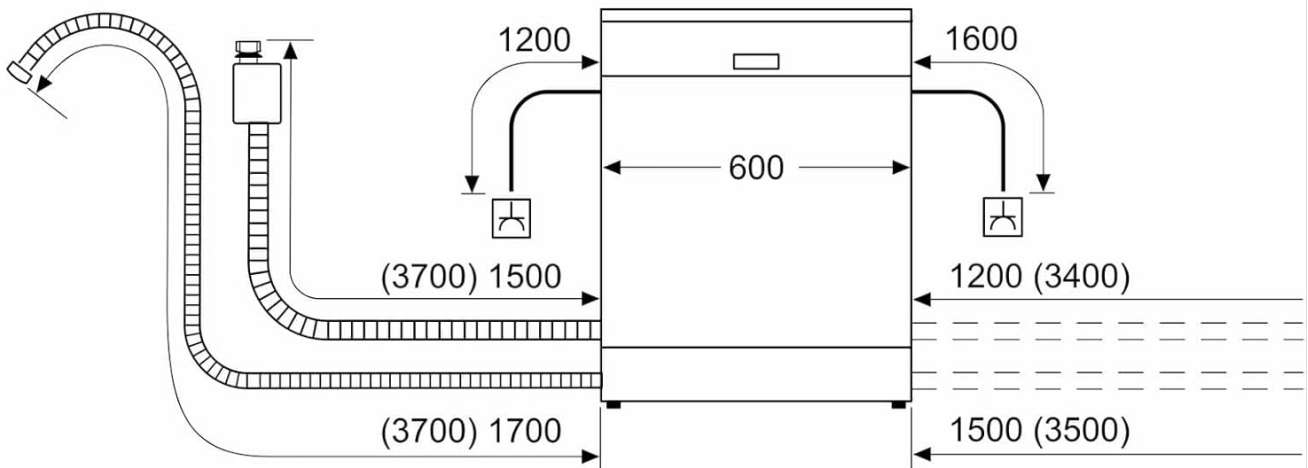

Dimensions and Placement

Ensure that the installation space meets the required dimensions for the appliance. The dishwasher measures 81.5 cm (H) x 59.8 cm (W) x 57.3 cm (D).

Figure 2: Detailed dimensions for installation (all measurements in mm).

Connections

Connect the dishwasher to the water supply (inlet hose), drainage (drain hose), and power supply (power cable). Ensure all connections are secure and free from leaks.

Maße in mm

⚡ Steckdose

() Werte mit Verlängerungssatz