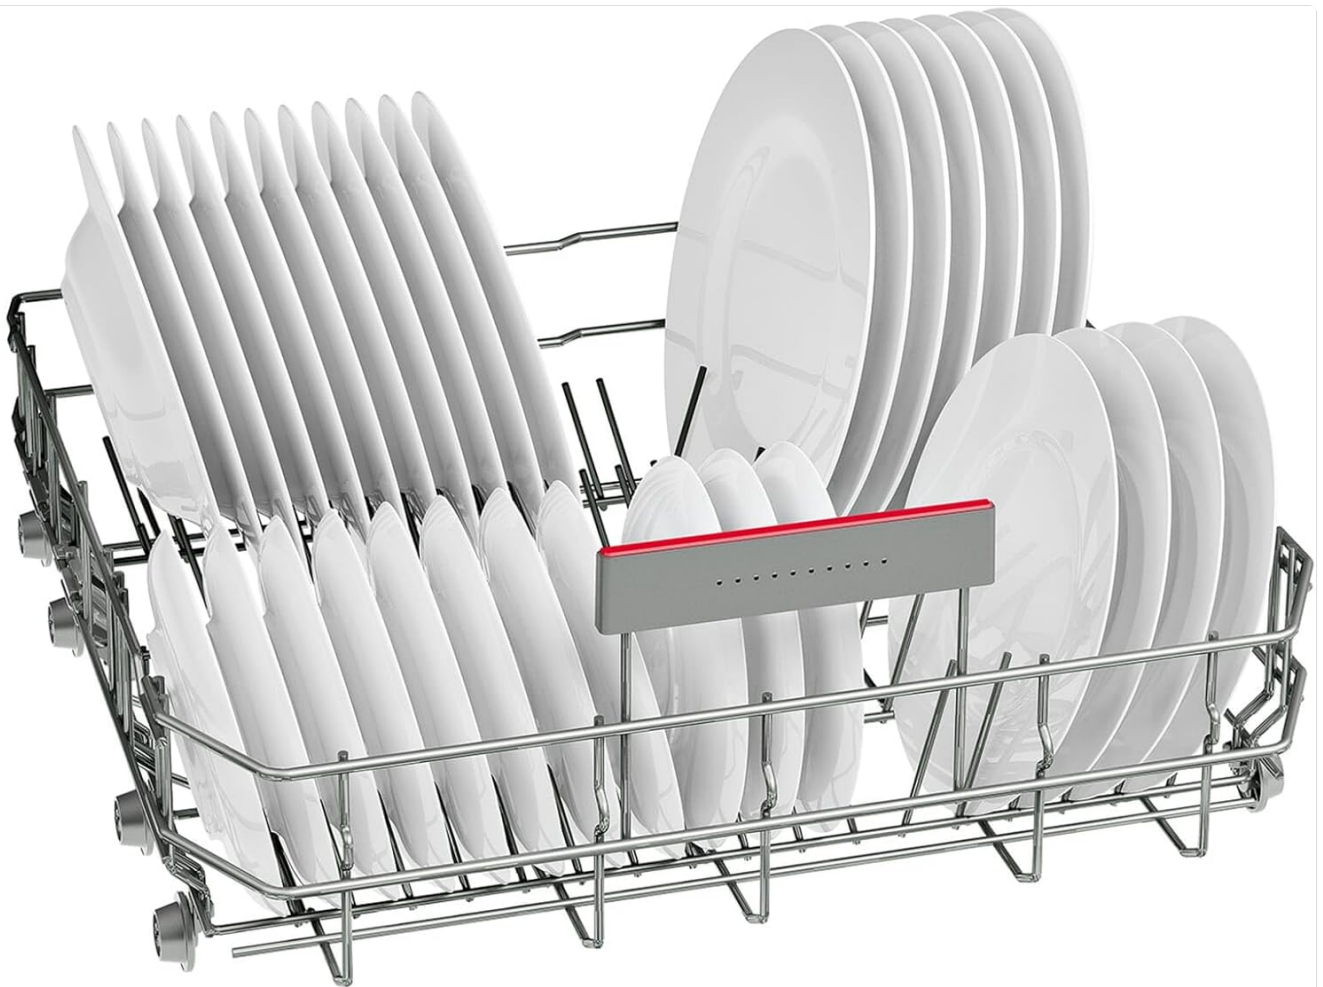

Loading the Dishwasher

The VarioFlex basket system and VarioDrawer offer flexible loading options:

- **VarioFlex Basket System:** Provides flexibility for various dish sizes.
- **Rackmatic:** Adjust the height of the upper basket to accommodate taller items below or above.
- **VarioDrawer:** A dedicated third loading level for cutlery and small kitchen utensils.
- Foldable tines in both upper and lower baskets (4x in lower) for versatile loading.

- Cup shelves (2 pieces) in the upper basket.

Dieses Szenebild ist beispielhaft. Alle Informationen entnehmen Sie bitte der Artikelbeschreibung.

Figure 5: Rackmatic feature for adjustable upper basket height.