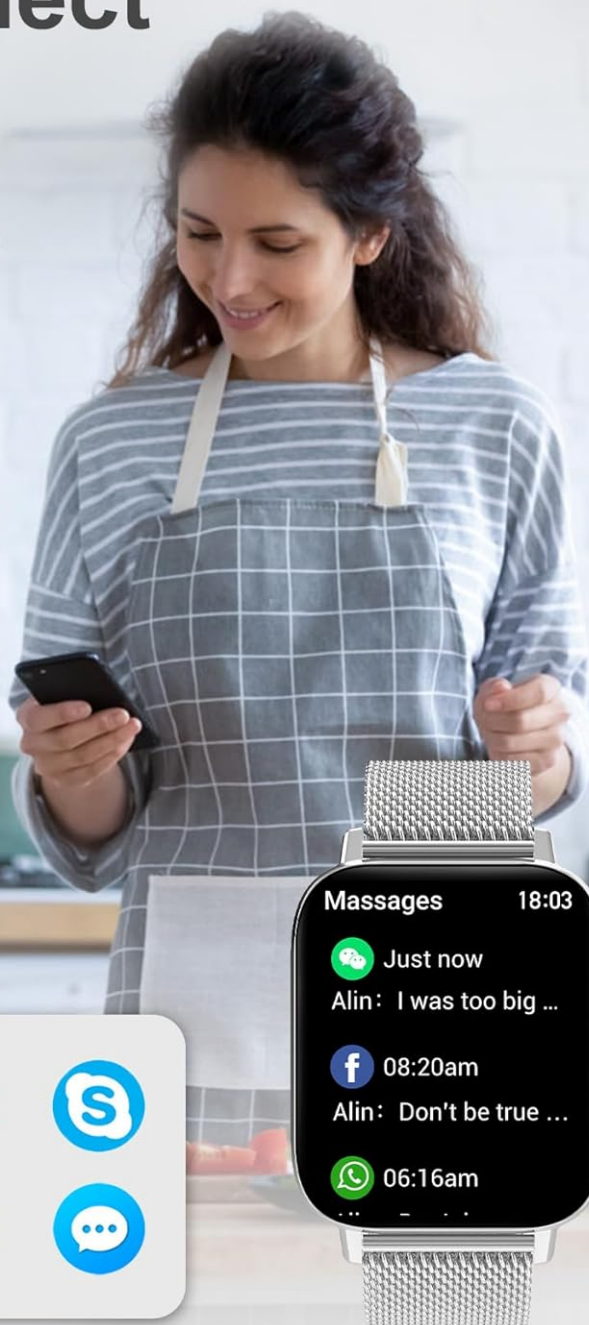

Always Connect Stay Online

Message Notification
Bluetooth Call and AI Voice

A smartwatch displaying a call notification for 'Olivia' at 18:01. To the left of the watch are three icons: a yellow phone icon labeled 'Dial', a blue person icon labeled 'Contact Person', and a green grid icon labeled 'Call Records'.

A smartwatch displaying a voice assistant interface. The watch screen shows the text 'Hi, what do i need help?'. To the right of the watch are three voice activation buttons: 'Hey Google' with the Google Assistant logo, 'Hey Siri' with the Siri logo, and 'Hey Bixby' with the Bixby logo.

A grid of ten social media and messaging app icons arranged in two rows of five. The top row includes WhatsApp, Instagram, Twitter, a green phone icon, and Snapchat. The bottom row includes a purple speech bubble icon, Telegram, Facebook, a yellow speech bubble icon, and another Snapchat icon.