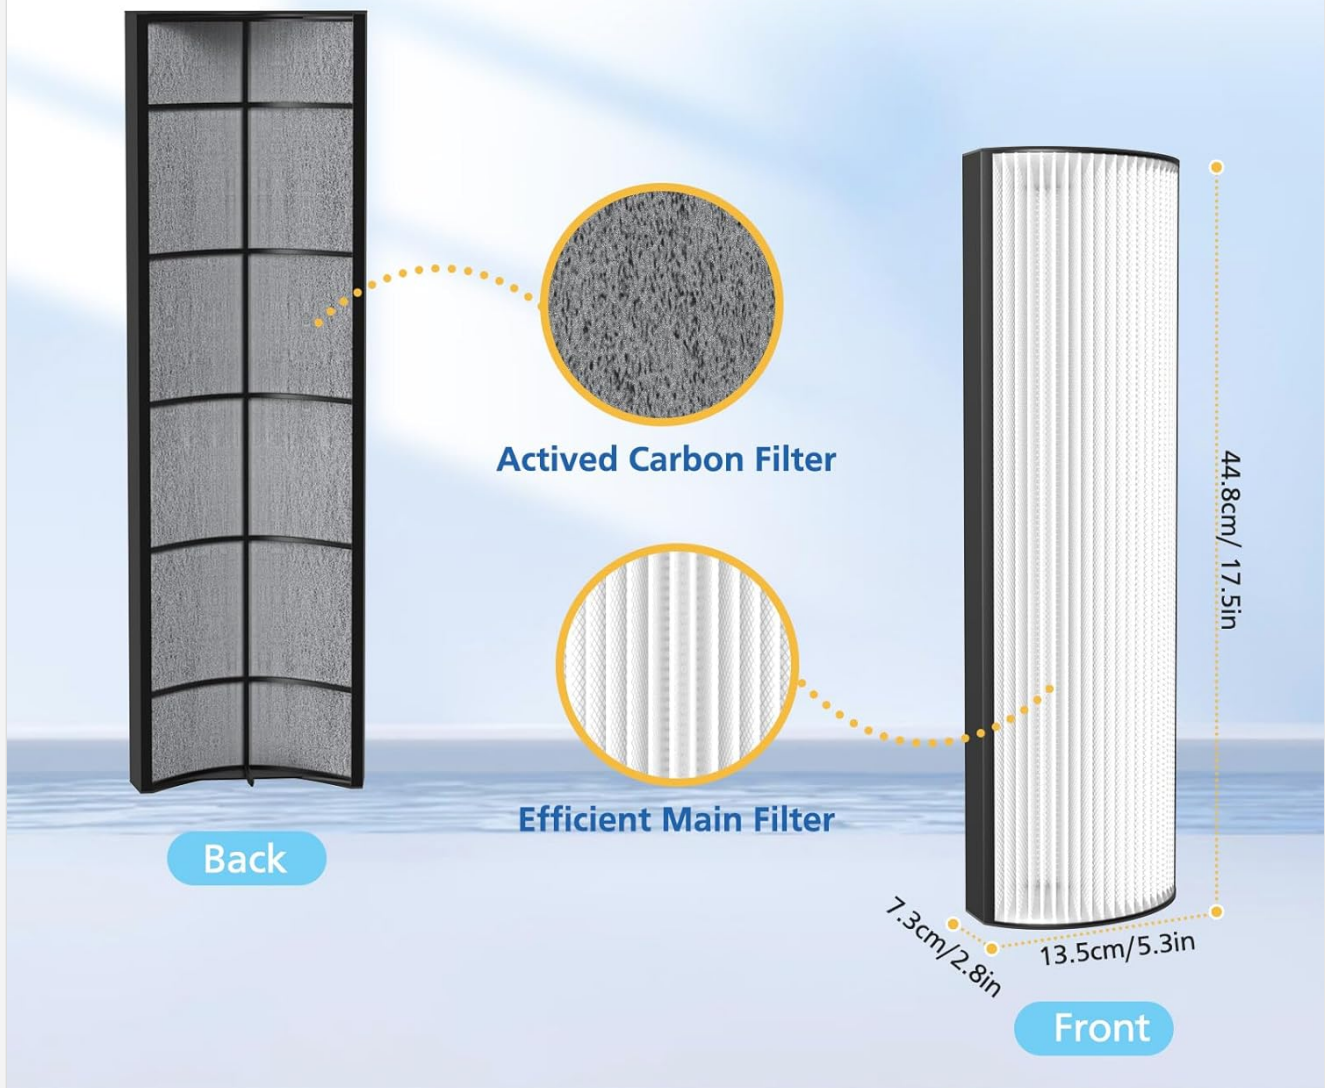

The folded HEPA filter increases the surface area and allows for more efficient particle capture while maintaining good airflow through the filter.

Image: A close-up view of the TPP440F filter, detailing its front (HEPA) and back (activated carbon) components, along with its precise dimensions.