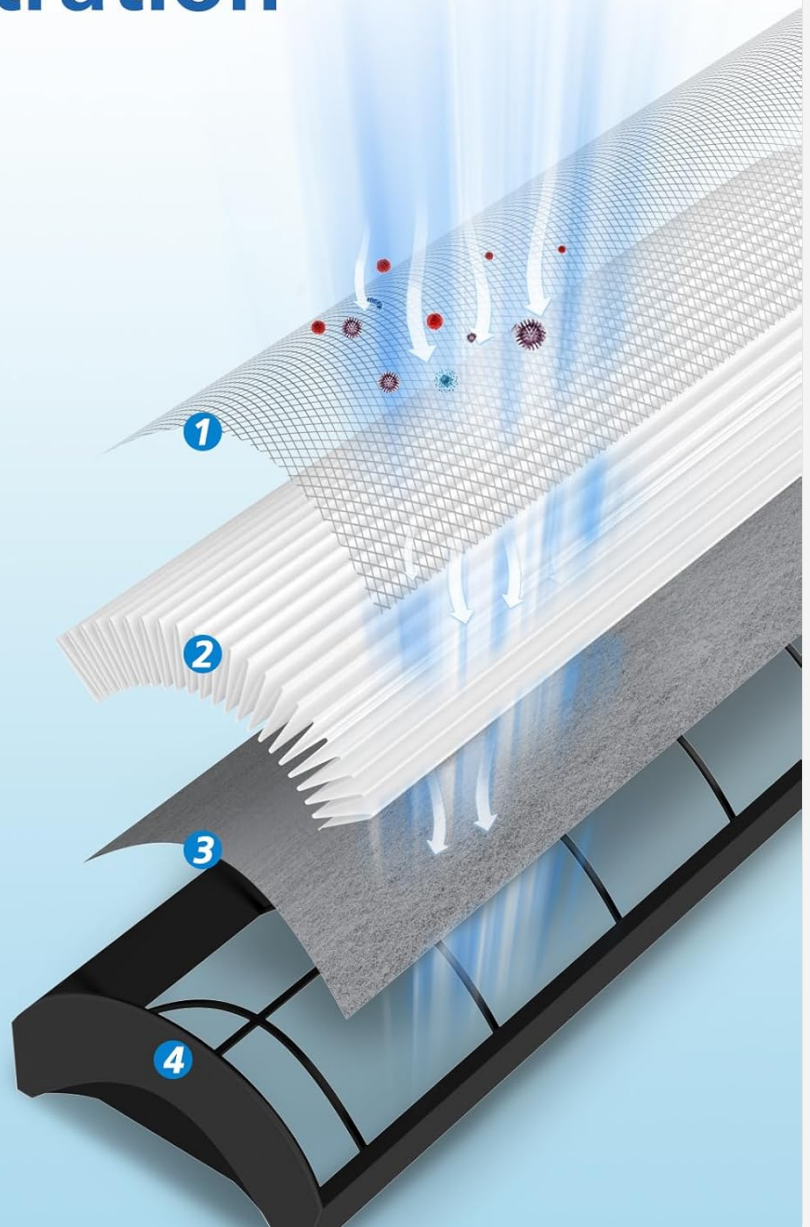

99.97%

0.3-micron
airborne particles

Neutralize

household odors

- 1**
Pre-Filter
Lint, Hair, Fur
- 2**
HEPA Filter
Dust, Pet Dander, Pollen
- 3**
Activated Carbon Filter
Smoke Smell, Pet Odors,
Cooking Fumes
- 4**
Bracket Layer

Image: A detailed diagram explaining the four layers of filtration within the JORAIR replacement filter, from pre-filter to activated carbon.

Say Goodbye to Air Pollution

Filters out 99.97% fiber, dust, pet dander, wildfire smoke, pollen, odor, cooking smell, vocs

Image: An illustration highlighting the filter's effectiveness in removing various airborne pollutants like pollen, smoke, and pet dander, contributing to a healthier indoor atmosphere.

TPP440F Replacement Filter Details

The folded HEPA filter increases the surface area and allows for more efficient particle capture while maintaining good airflow through the filter.

Image: A close-up view of the TPP440F filter, detailing its front (HEPA) and back (activated carbon) components, along with its precise dimensions.