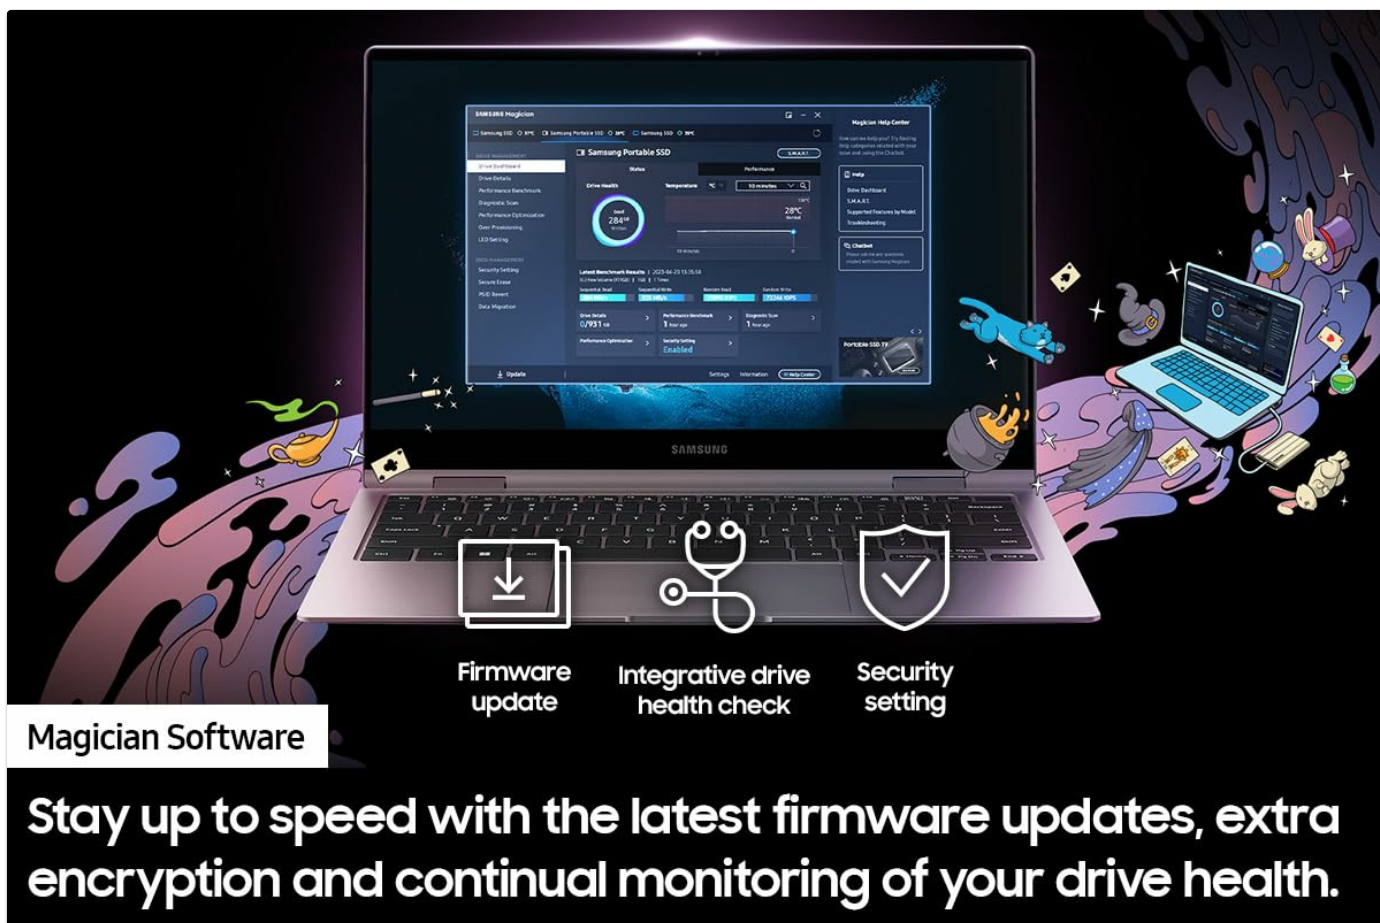

## SETUP

---

The SAMSUNG T9 Portable SSD is designed for plug-and-play convenience across various devices. Follow these steps for initial setup:

1. **Connect the SSD:** Use the provided USB-C to USB-C cable or USB-C to USB-A cable to connect the T9 Portable SSD to your host device (PC, Mac, gaming console, iPhone 15/16, or tablet). Ensure the connection is secure.
2. **Initial Recognition:** Upon first connection, your operating system may prompt you to select a file system format (e.g., Mac, PC, Android). Select the appropriate option for your system to allow the drive to format itself. This step is crucial for optimal performance and compatibility.
3. **Accessing the Drive:** Once formatted, the drive will appear as an external storage device on your system. You can now drag and drop files, or use it as a target for applications requiring high-speed storage.